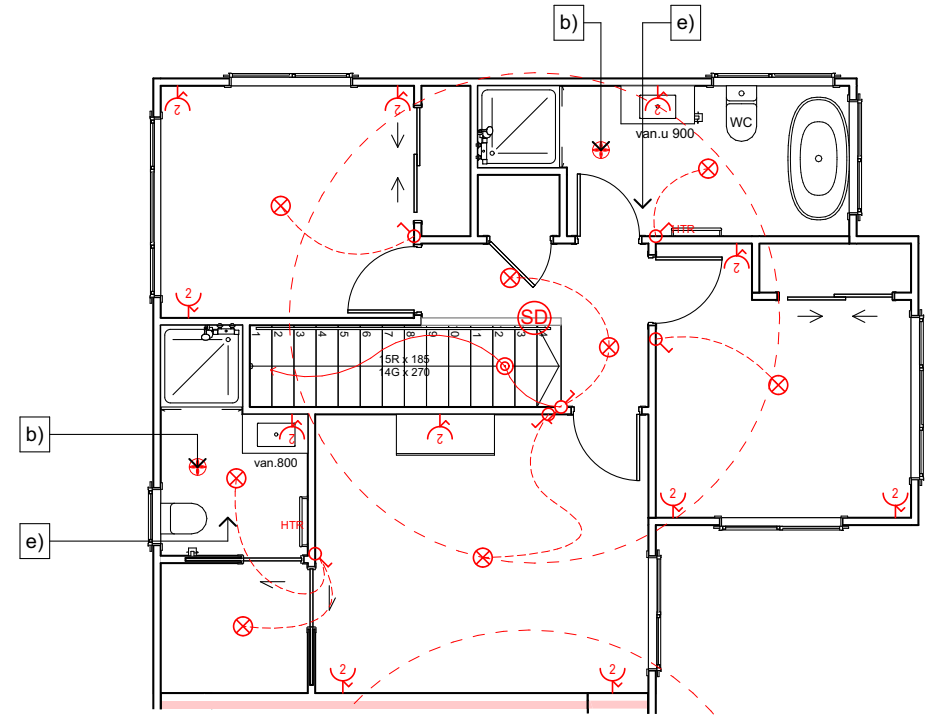

**Lot 10**

**41-43 Main Rd**

**WAINUIOMATA**

1 North-West Elevation

2 North-East Elevation

3 South-East Elevation

4 South-West Elevation

Lot 10 Ground floor area: 77.61 m<sup>2</sup>  
 First floor area: 58.58 m<sup>2</sup>  
**Total Floor area: 136.19 m<sup>2</sup>**

Lot 10 Ground floor area: 77.61 m<sup>2</sup>  
 First floor area: 58.58 m<sup>2</sup>  
**Total Floor area: 136.19 m<sup>2</sup>**

Lower Electrical Plan

Upper Electrical Plan

	Meter box - Internal Smart Meter		Ceiling mounted exhaust fan, Manrose Pro-series 150mm SFLP150T.		Recessed Downlight
	Distribution board		Hot water cylinder, New Electric.		Security Lighting
	Ceiling mounted light, owner to specify.		Smoke alarms - refer to notes		Data outlet.
	Two way light switch. 1m above floor level TBC.		Heat Pump, owner to confirm		TV outlet
	One way light switch. 1m above floor level TBC.		Rangehood, to be installed to extract a minimum 1,920L/H to suit open plan kitchen, lounge & dining area.		Fibre
	Heated towel rail, built in timer, install switch at comfortable height to owner.		Powerpoint.		