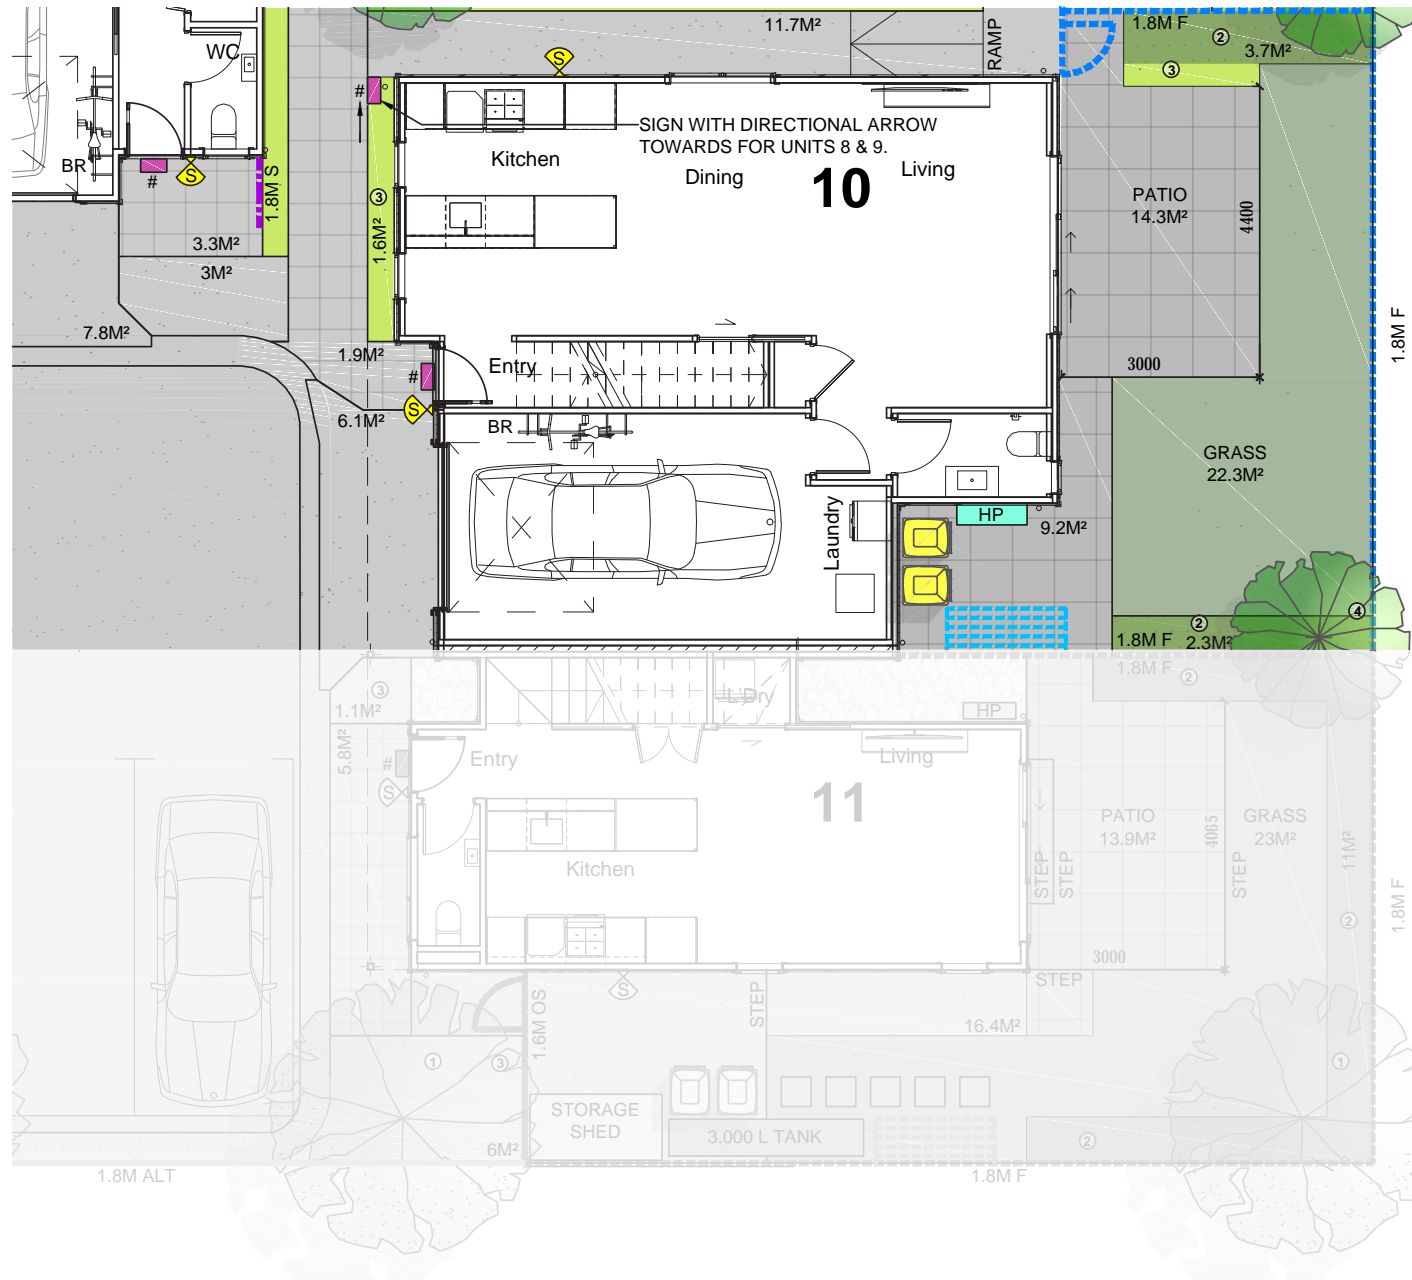

**Lot 10**

**41-43 Main Rd**

**WAINUIOMATA**

1 North-West Elevation

2 North-East Elevation

3 South-East Elevation

4 South-West Elevation

Lot 10 Ground floor area: 77.61 m<sup>2</sup>  
 First floor area: 58.58 m<sup>2</sup>  
**Total Floor area: 136.19 m<sup>2</sup>**

Lot 10 Ground floor area: 77.61 m<sup>2</sup>  
 First floor area: 58.58 m<sup>2</sup>  
**Total Floor area: 136.19 m<sup>2</sup>**

Lower Electrical Plan

Upper Electrical Plan

	Meter box - Internal Smart Meter		Ceiling mounted exhaust fan, Manrose Pro-series 150mm SFLP150T.		Recessed Downlight
	Distribution board		Hot water cylinder, New Electric.		Security Lighting
	Ceiling mounted light, owner to specify.		Smoke alarms - refer to notes		Data outlet.
	Two way light switch. 1m above floor level TBC.		Heat Pump, owner to confirm		TV outlet
	One way light switch. 1m above floor level TBC.		Rangehood, to be installed to extract a minimum 1,920L/H to suit open plan kitchen, lounge & dining area.		Fibre
	Heated towel rail, built in timer, install switch at comfortable height to owner.		Powerpoint.		