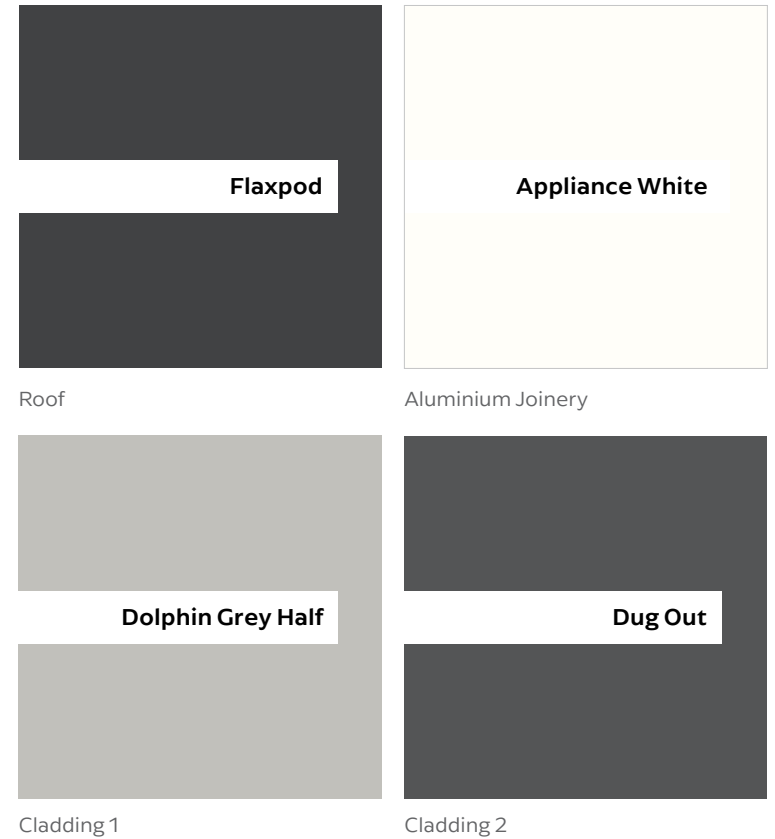

	Product	Colour/Finish
<b>EXTERIOR</b>		
Roof	Colorsteel Corrugated	Flaxpod
Fascia/Barge Boards	Timber, painted	Wattyl Enclose Half
Spouting	Colorsteel	Flaxpod
Downpipes	Marley PVC Coloured (Retention tanks)	Ironsand
Retention Tanks	TBC	TBC
Soffits/Eaves	Painted	Wattyl Enclose Half
Cladding 1	Linea weatherboard, painted	Wattyl Dolphin Grey Half
Cladding 2	Window facings, boxed corners, (verandah beam and posts if applicable), painted	Wattyl Enclose Half
Concrete Letterbox	Nil	
Garage Door	Dominator Milano Smooth	Flaxpod
Garage Door Reveal	Timber, painted	Wattyl Enclose Half
Aluminium Joinery (with clear glass)	Powdercoated	Appliance White
(Residential Hardware to all aluminium joinery is colour matched to joinery)		
Front Door	Vertical Groove	Flaxpod
Front Door Handle	Residential Lever Hardware	Powdercoat finish matched to door

*All colour swatches are indicative only*