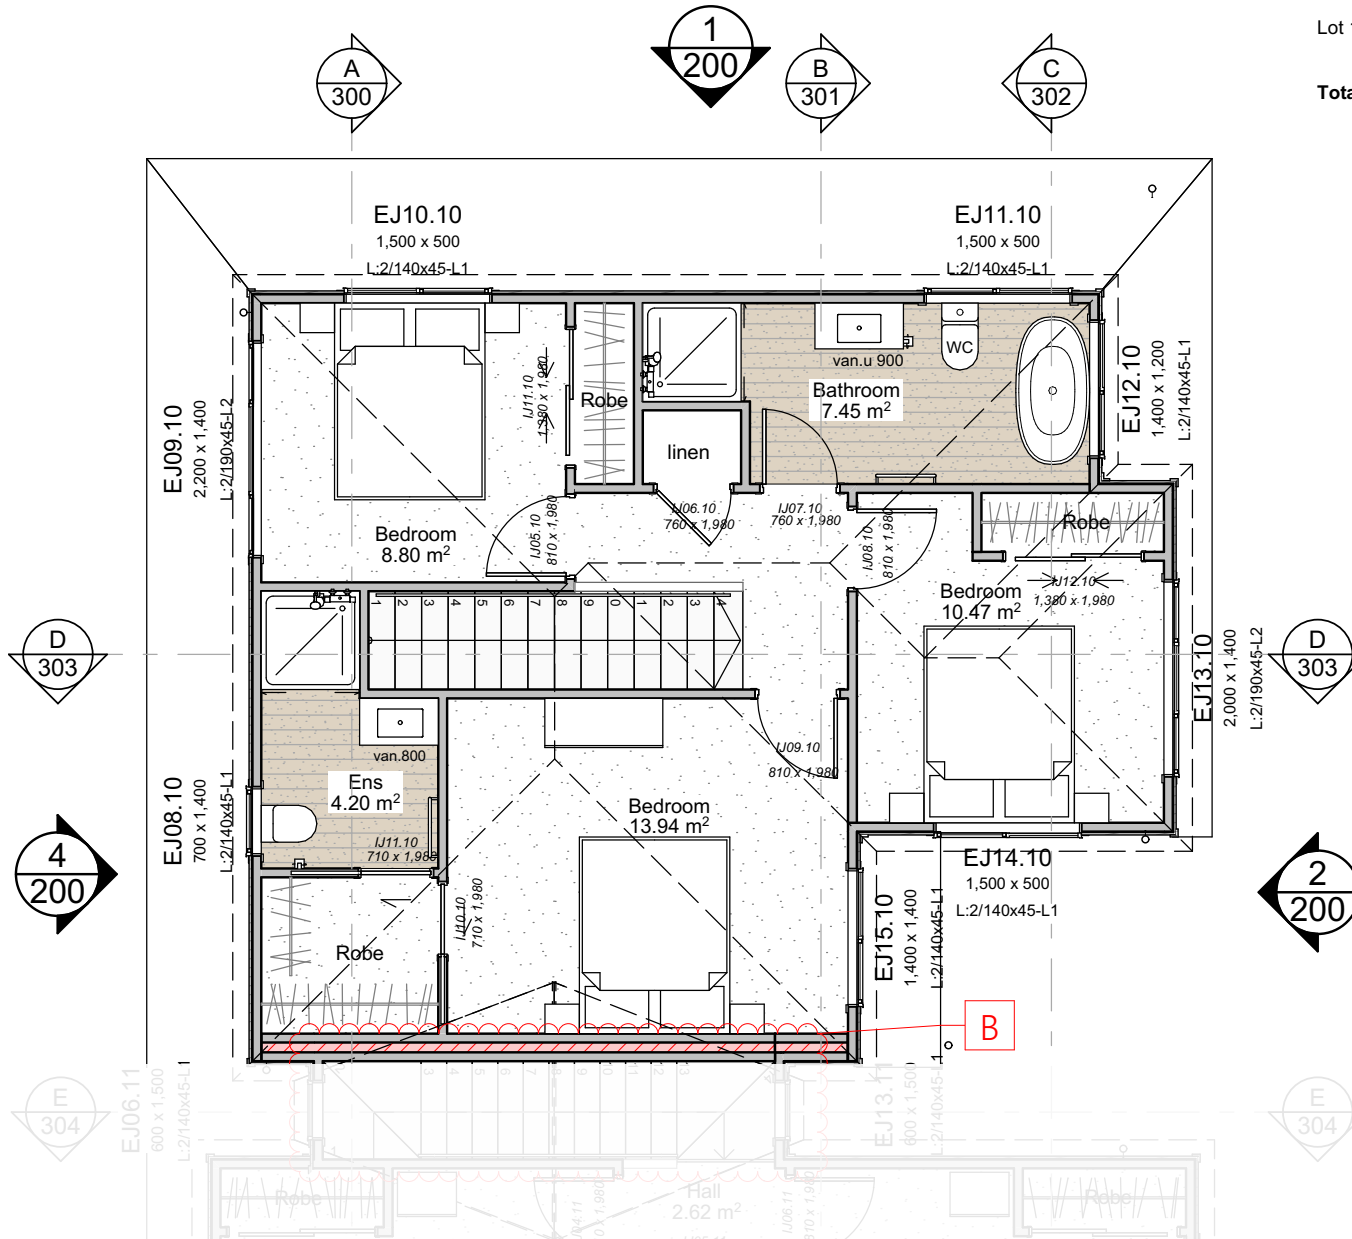

**Lot 10**

**41-43 Main Rd**

**WAINUIOMATA**

1 North-West Elevation

2 North-East Elevation

3 South-East Elevation

4 South-West Elevation

Lot 10 Ground floor area: 77.61 m<sup>2</sup>  
 First floor area: 58.58 m<sup>2</sup>  
**Total Floor area: 136.19 m<sup>2</sup>**

Lot 10 Ground floor area: 77.61 m<sup>2</sup>  
 First floor area: 58.58 m<sup>2</sup>  
**Total Floor area: 136.19 m<sup>2</sup>**

Lower Electrical Plan

Upper Electrical Plan

	Meter box - Internal Smart Meter		Ceiling mounted exhaust fan, Manrose Pro-series 150mm SFLP150T.		Recessed Downlight
	Distribution board		Hot water cylinder, New Electric.		Security Lighting
	Ceiling mounted light, owner to specify.		Smoke alarms - refer to notes		Data outlet.
	Two way light switch. 1m above floor level TBC.		Heat Pump, owner to confirm		TV outlet
	One way light switch. 1m above floor level TBC.		Rangehood, to be installed to extract a minimum 1,920L/H to suit open plan kitchen, lounge & dining area.		Fibre
	Heated towel rail, built in timer, install switch at comfortable height to owner.		Powerpoint.		