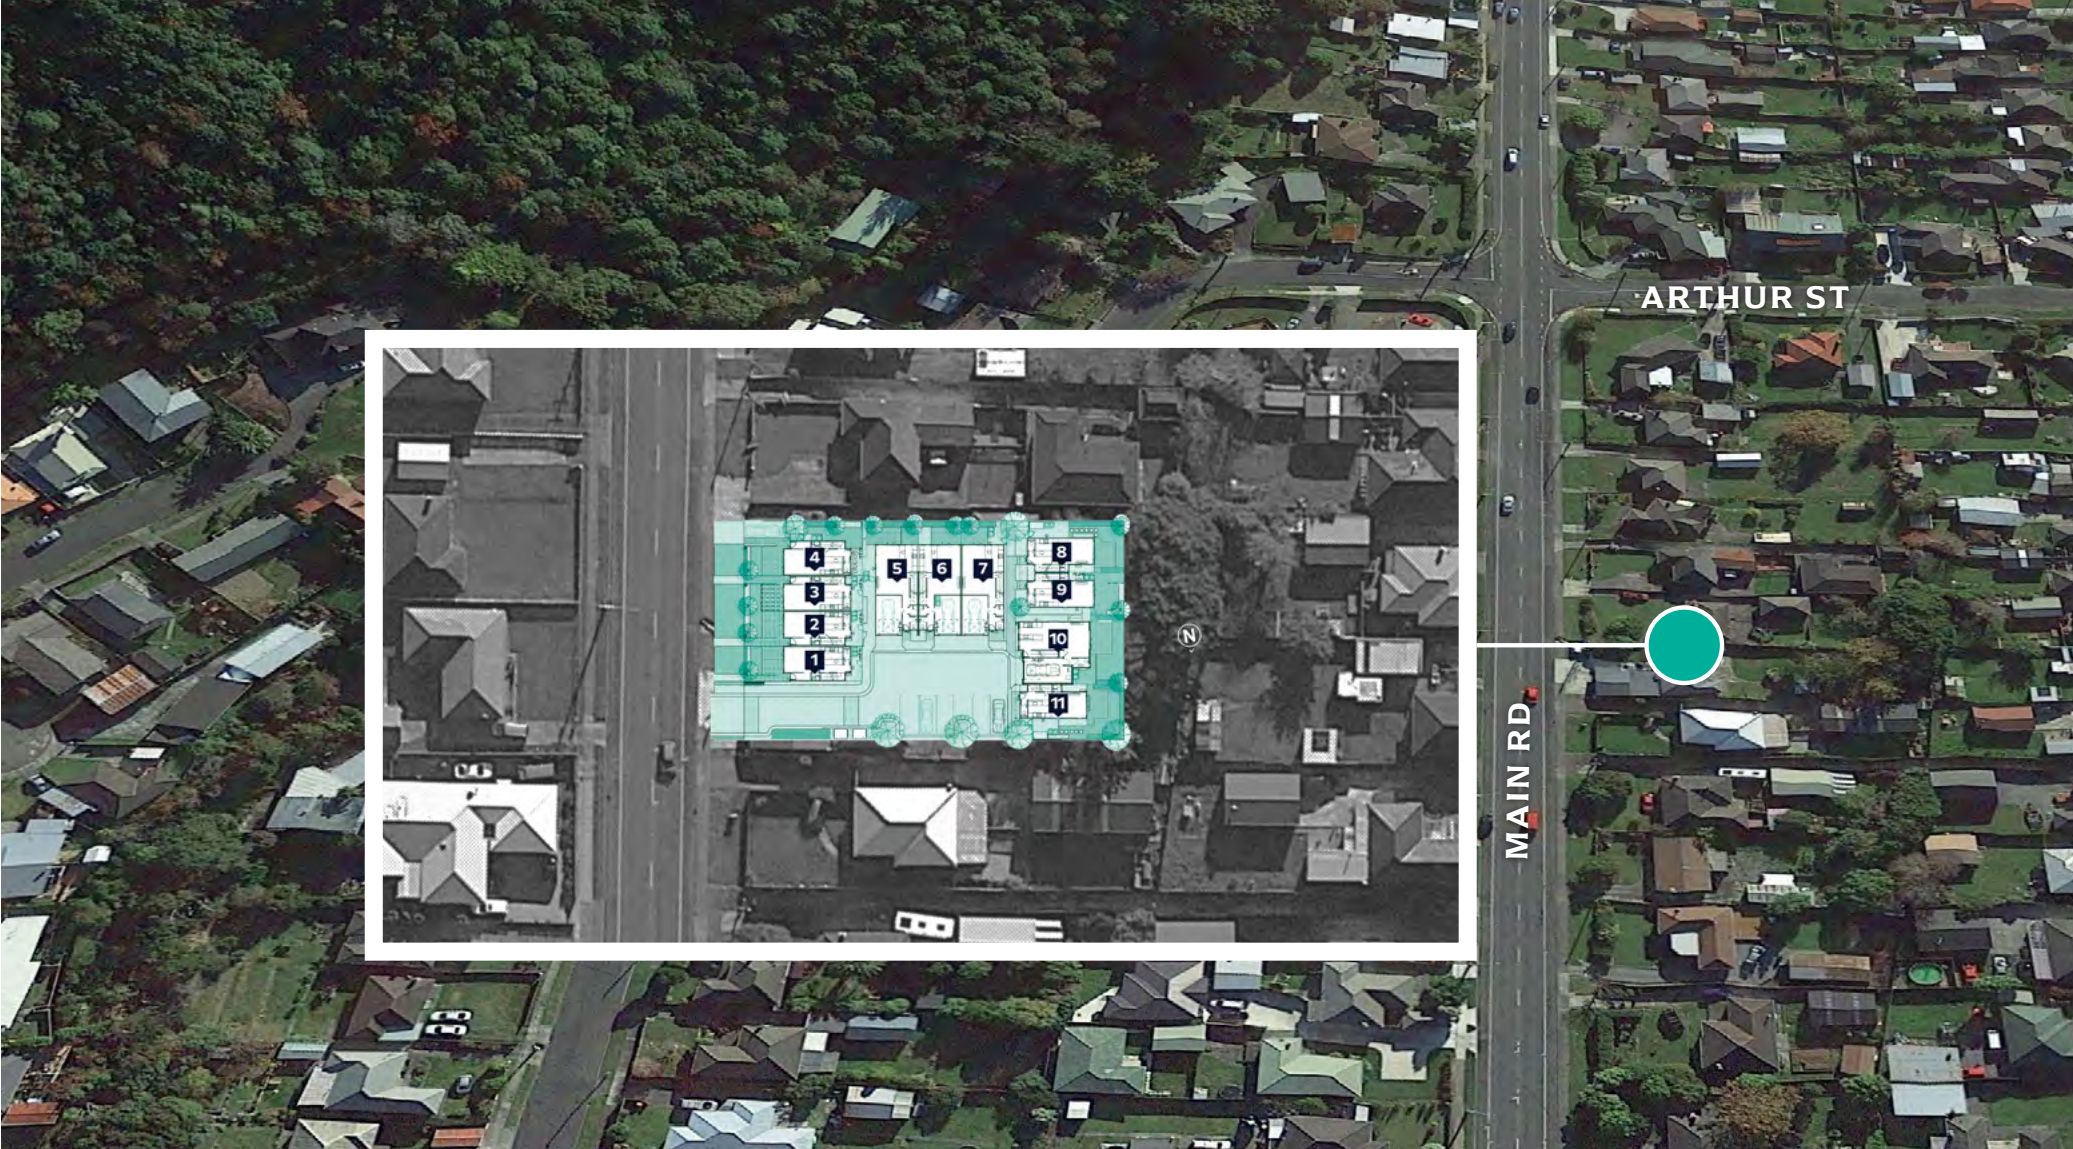

**Lot 10**

**41-43 Main Rd**

**WAINUIOMATA**

1 North-West Elevation

2 North-East Elevation

3 South-East Elevation

4 South-West Elevation

Lot 10 Ground floor area: 77.61 m<sup>2</sup>  
 First floor area: 58.58 m<sup>2</sup>  
**Total Floor area: 136.19 m<sup>2</sup>**

Lot 10 Ground floor area: 77.61 m<sup>2</sup>  
 First floor area: 58.58 m<sup>2</sup>  
**Total Floor area: 136.19 m<sup>2</sup>**

Lower Electrical Plan

Upper Electrical Plan

	Meter box - Internal Smart Meter		Ceiling mounted exhaust fan, Manrose Pro-series 150mm SFLP150T.		Recessed Downlight
	Distribution board		Hot water cylinder, New Electric.		Security Lighting
	Ceiling mounted light, owner to specify.		Smoke alarms - refer to notes		Data outlet.
	Two way light switch. 1m above floor level TBC.		Heat Pump, owner to confirm		TV outlet
	One way light switch. 1m above floor level TBC.		Rangehood, to be installed to extract a minimum 1,920L/H to suit open plan kitchen, lounge & dining area.		Fibre
	Heated towel rail, built in timer, install switch at comfortable height to owner.		Powerpoint.		