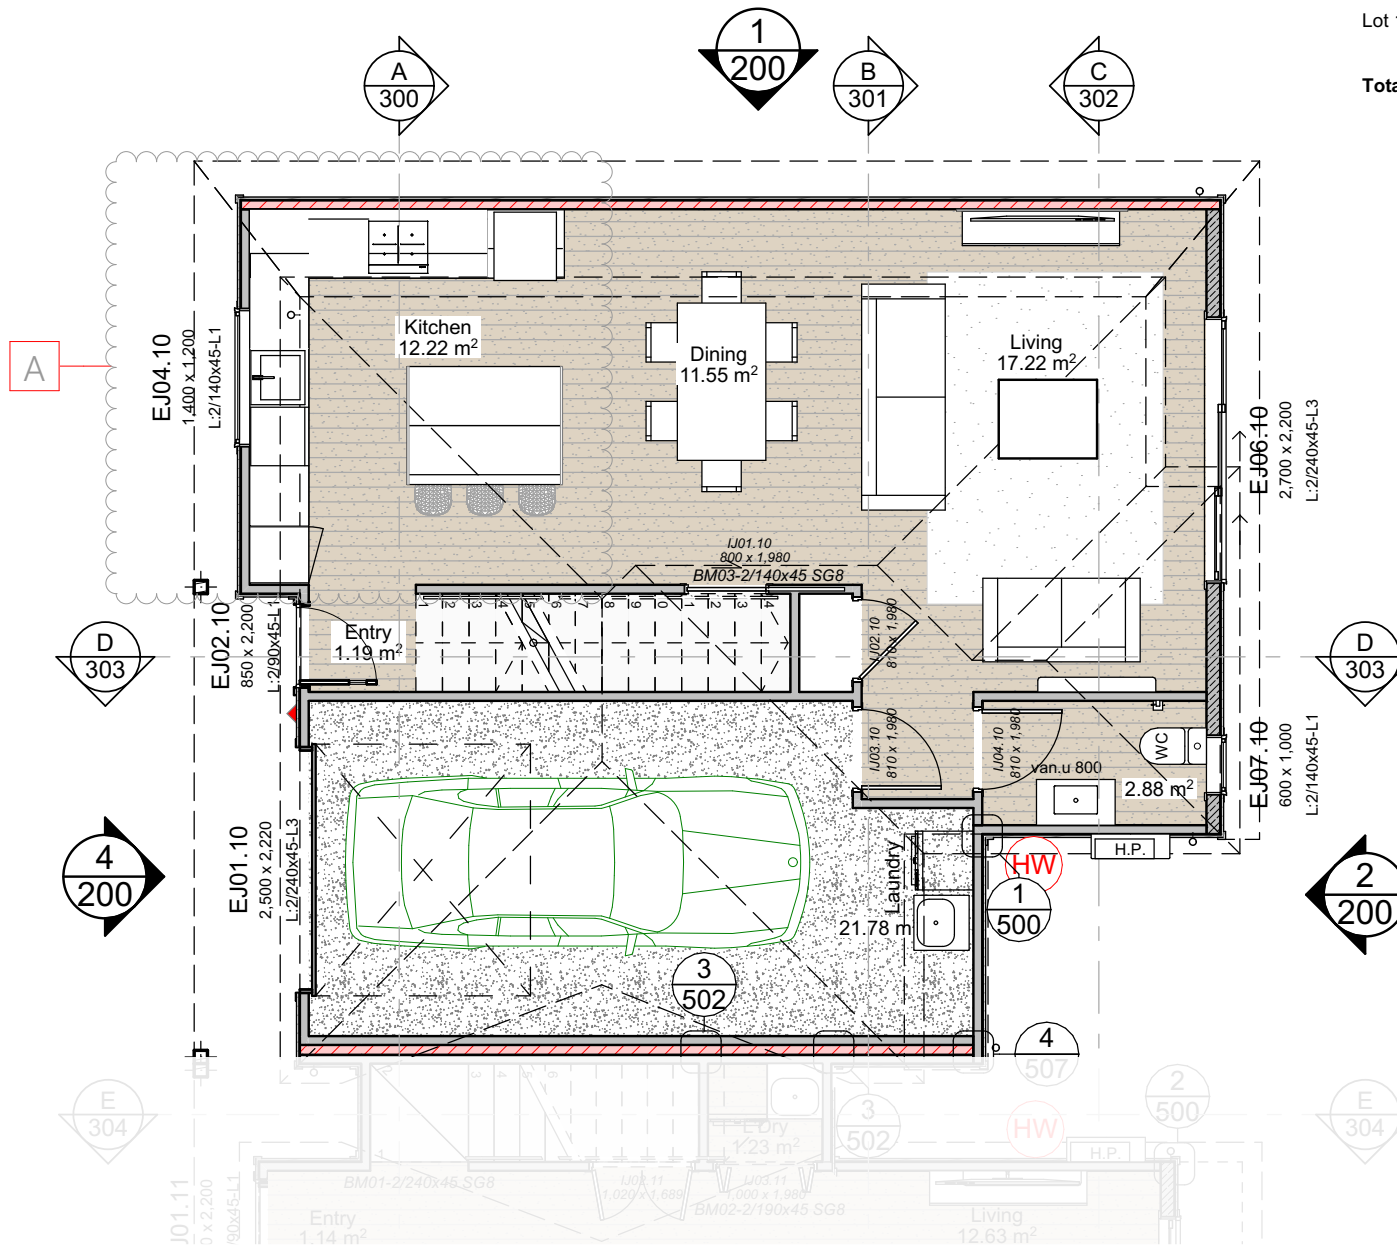

**Lot 10**

**41-43 Main Rd**

**WAINUIOMATA**

1 North-West Elevation

2 North-East Elevation

3 South-East Elevation

4 South-West Elevation

Lot 10 Ground floor area: 77.61 m<sup>2</sup>  
 First floor area: 58.58 m<sup>2</sup>  
**Total Floor area: 136.19 m<sup>2</sup>**

Lot 10 Ground floor area: 77.61 m<sup>2</sup>  
 First floor area: 58.58 m<sup>2</sup>  
**Total Floor area: 136.19 m<sup>2</sup>**

Lower Electrical Plan

Upper Electrical Plan

	Meter box - Internal Smart Meter		Ceiling mounted exhaust fan, Manrose Pro-series 150mm SFLP150T.		Recessed Downlight
	Distribution board		Hot water cylinder, New Electric.		Security Lighting
	Ceiling mounted light, owner to specify.		Smoke alarms - refer to notes		Data outlet.
	Two way light switch. 1m above floor level TBC.		Heat Pump, owner to confirm		TV outlet
	One way light switch. 1m above floor level TBC.		Rangehood, to be installed to extract a minimum 1,920L/H to suit open plan kitchen, lounge & dining area.		Fibre
	Heated towel rail, built in timer, install switch at comfortable height to owner.		Powerpoint.		