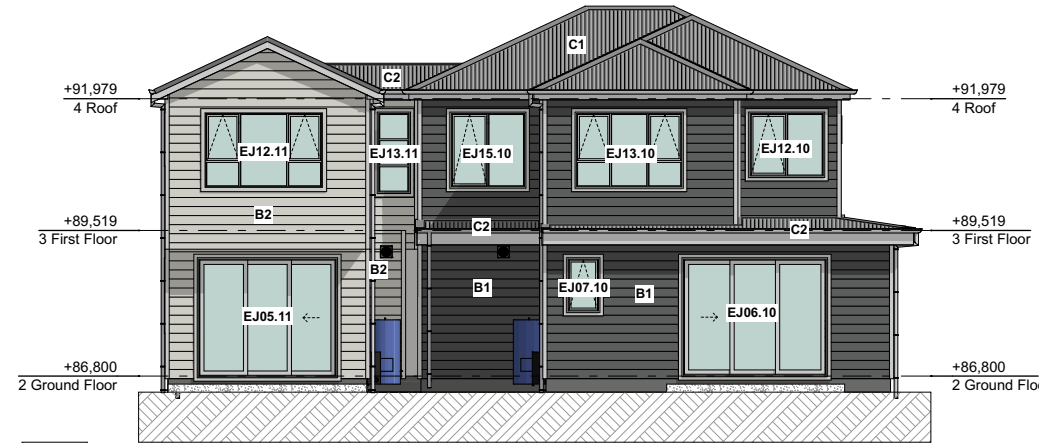

**Lot 10**

**41-43 Main Rd**

**WAINUIOMATA**

1 North-West Elevation

2 North-East Elevation

3 South-East Elevation

4 South-West Elevation

Lot 10 Ground floor area: 77.61 m<sup>2</sup>  
 First floor area: 58.58 m<sup>2</sup>  
**Total Floor area: 136.19 m<sup>2</sup>**

Lot 10 Ground floor area: 77.61 m<sup>2</sup>  
 First floor area: 58.58 m<sup>2</sup>  
**Total Floor area: 136.19 m<sup>2</sup>**

Lower Electrical Plan

Upper Electrical Plan

	Meter box - Internal Smart Meter		Ceiling mounted exhaust fan, Manrose Pro-series 150mm SFLP150T.		Recessed Downlight
	Distribution board		Hot water cylinder, New Electric.		Security Lighting
	Ceiling mounted light, owner to specify.		Smoke alarms - refer to notes		Data outlet.
	Two way light switch. 1m above floor level TBC.		Heat Pump, owner to confirm		TV outlet
	One way light switch. 1m above floor level TBC.		Rangehood, to be installed to extract a minimum 1,920L/H to suit open plan kitchen, lounge & dining area.		Fibre
	Heated towel rail, built in timer, install switch at comfortable height to owner.		Powerpoint.		