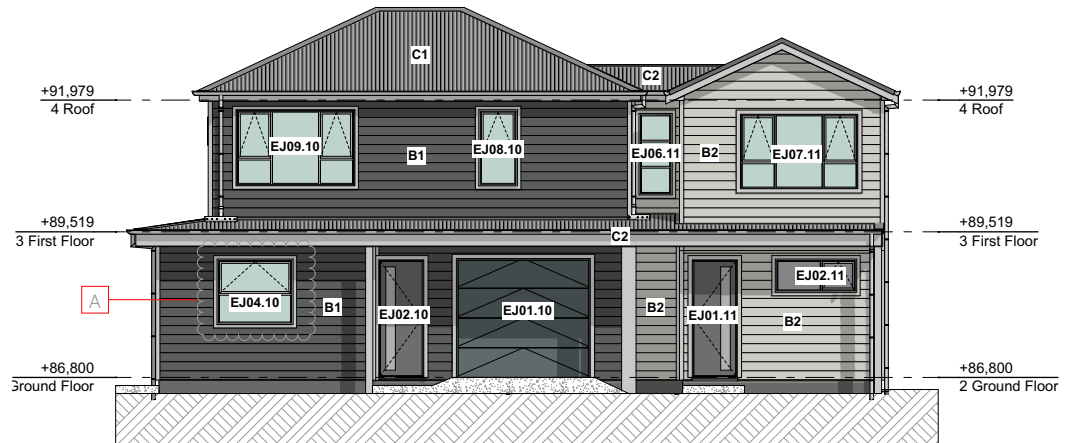

**Lot 10**

**41-43 Main Rd**

**WAINUIOMATA**

1 North-West Elevation

2 North-East Elevation

3 South-East Elevation

4 South-West Elevation

Lot 10 Ground floor area: 77.61 m<sup>2</sup>  
 First floor area: 58.58 m<sup>2</sup>  
**Total Floor area: 136.19 m<sup>2</sup>**

Lot 10 Ground floor area: 77.61 m<sup>2</sup>  
 First floor area: 58.58 m<sup>2</sup>  
**Total Floor area: 136.19 m<sup>2</sup>**

Lower Electrical Plan

Upper Electrical Plan

	Meter box - Internal Smart Meter		Ceiling mounted exhaust fan, Manrose Pro-series 150mm SFLP150T.		Recessed Downlight
	Distribution board		Hot water cylinder, New Electric.		Security Lighting
	Ceiling mounted light, owner to specify.		Smoke alarms - refer to notes		Data outlet.
	Two way light switch. 1m above floor level TBC.		Heat Pump, owner to confirm		TV outlet
	One way light switch. 1m above floor level TBC.		Rangehood, to be installed to extract a minimum 1,920L/H to suit open plan kitchen, lounge & dining area.		Fibre
	Heated towel rail, built in timer, install switch at comfortable height to owner.		Powerpoint.		