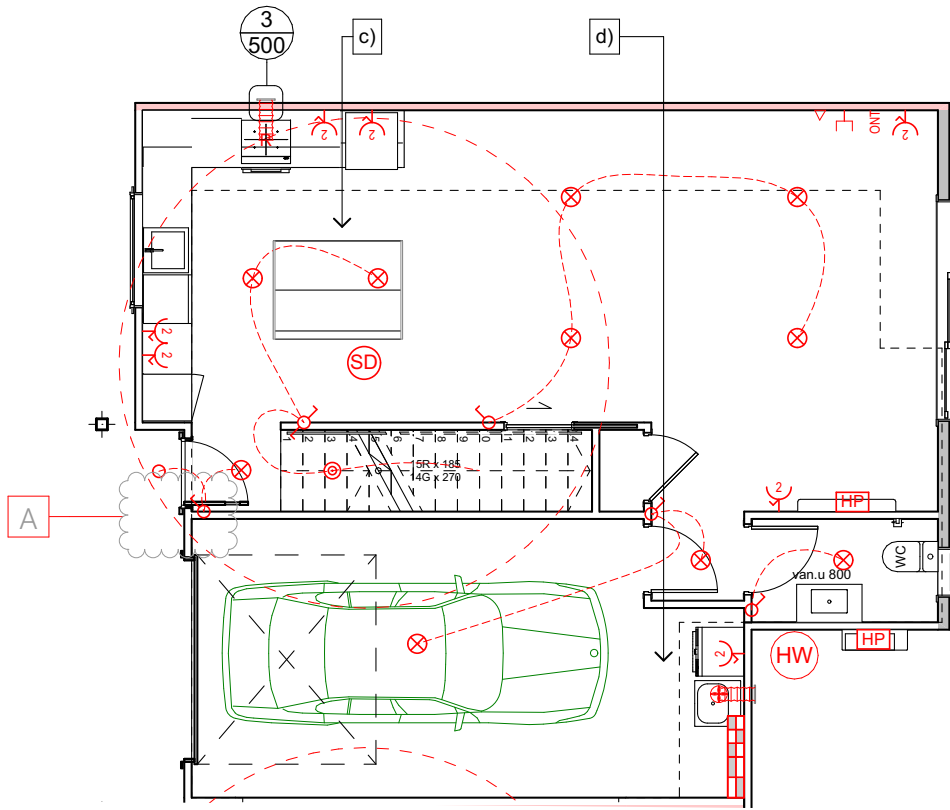

**Lot 10**

**41-43 Main Rd**

**WAINUIOMATA**

1 North-West Elevation

2 North-East Elevation

3 South-East Elevation

4 South-West Elevation

Lot 10 Ground floor area: 77.61 m<sup>2</sup>  
 First floor area: 58.58 m<sup>2</sup>  
**Total Floor area: 136.19 m<sup>2</sup>**

Lot 10 Ground floor area: 77.61 m<sup>2</sup>  
 First floor area: 58.58 m<sup>2</sup>  
**Total Floor area: 136.19 m<sup>2</sup>**

Lower Electrical Plan

Upper Electrical Plan

	Meter box - Internal Smart Meter		Ceiling mounted exhaust fan, Manrose Pro-series 150mm SFLP150T.		Recessed Downlight
	Distribution board		Hot water cylinder, New Electric.		Security Lighting
	Ceiling mounted light, owner to specify.		Smoke alarms - refer to notes		Data outlet.
	Two way light switch. 1m above floor level TBC.		Heat Pump, owner to confirm		TV outlet
	One way light switch. 1m above floor level TBC.		Rangehood, to be installed to extract a minimum 1,920L/H to suit open plan kitchen, lounge & dining area.		Fibre
	Heated towel rail, built in timer, install switch at comfortable height to owner.		Powerpoint.		