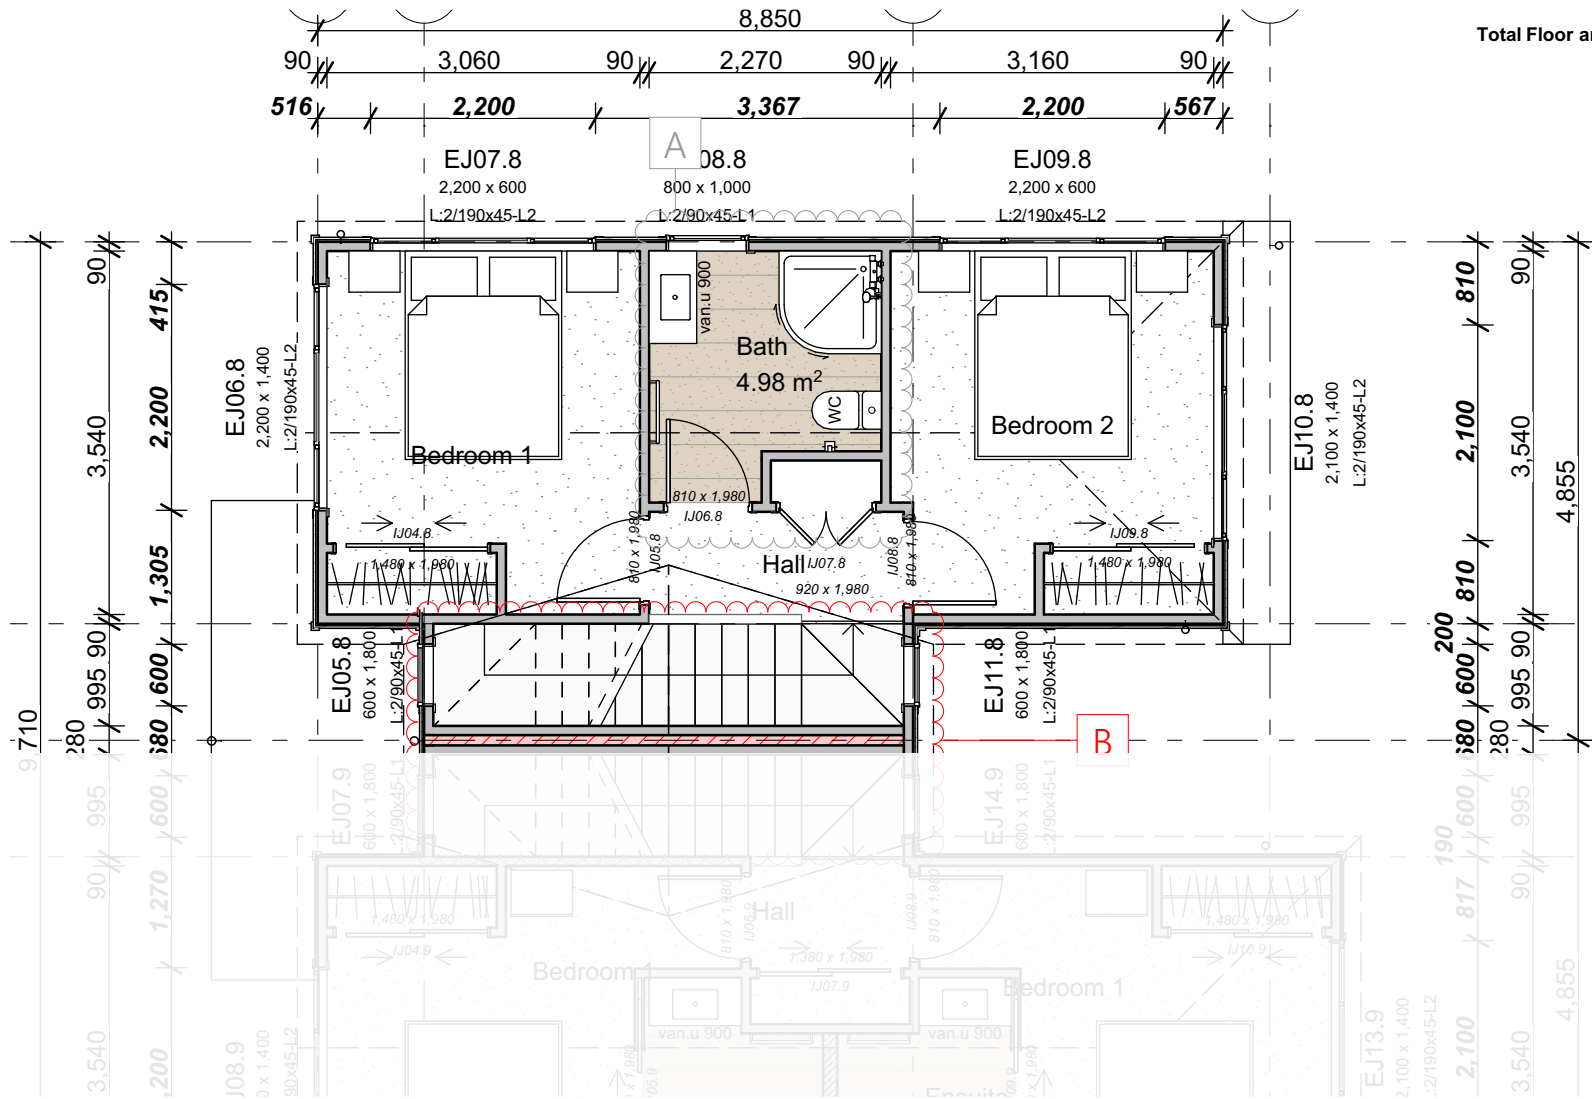

**Lot 8**

**41-43 Main Rd**

**WAINUIOMATA**

1 North-West Elevation

2 North-East Elevation

3 South-East Elevation

4 South-West Elevation

Lot 8 Ground floor area: 39.82 m<sup>2</sup>  
 First floor area: 32.92 m<sup>2</sup>

**Total Floor area:** 72.74 m<sup>2</sup>

Lot 8	Ground floor area:	39.82 m <sup>2</sup>
	First floor area:	32.92 m <sup>2</sup>
<b>Total Floor area:</b>		<b>72.74 m<sup>2</sup></b>

Lower Electrical Plan

Upper Electrical Plan

	Meter box - Internal Smart Meter		Ceiling mounted exhaust fan, Manrose Pro-series 150mm SFLP150T.		Recessed Downlight
	Distribution board		Hot water cylinder, New Electric.		Security Lighting
	Ceiling mounted light, owner to specify.		Smoke alarms - refer to notes		Data outlet.
	Two way light switch, 1m above floor level TBC.		Heat Pump, owner to confirm		TV outlet
	One way light switch, 1m above floor level TBC.		Rangehood, to be installed to extract a minimum 1,920L/H to suit open plan kitchen, lounge & dining area.		Fibre
	Heated towel rail, built in timer, install switch at comfortable height to owner.		Powerpoint.		