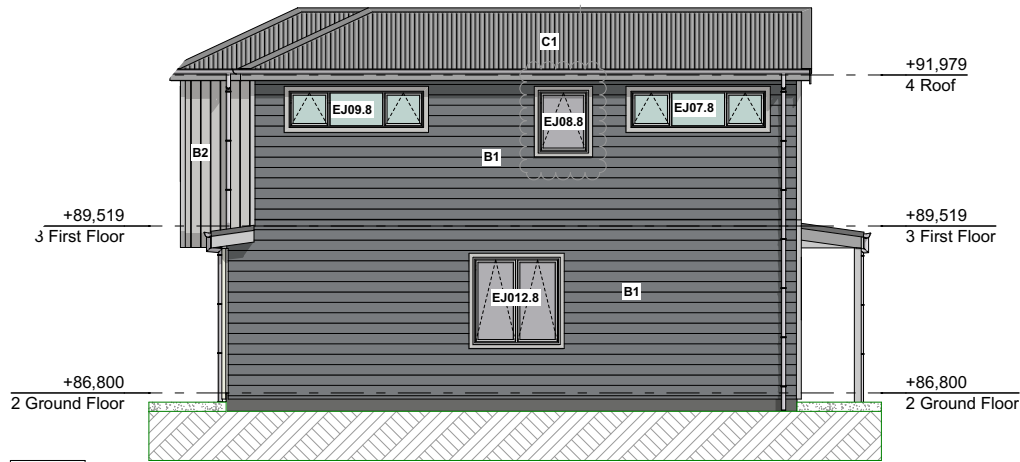

**Lot 8**

**41-43 Main Rd**

**WAINUIOMATA**

1 North-West Elevation

2 North-East Elevation

3 South-East Elevation

4 South-West Elevation

Lot 8 Ground floor area: 39.82 m<sup>2</sup>  
 First floor area: 32.92 m<sup>2</sup>

**Total Floor area:** 72.74 m<sup>2</sup>

Lot 8	Ground floor area:	39.82 m <sup>2</sup>
	First floor area:	32.92 m <sup>2</sup>
<b>Total Floor area:</b>		<b>72.74 m<sup>2</sup></b>

Lower Electrical Plan

Upper Electrical Plan

	Meter box - Internal Smart Meter		Ceiling mounted exhaust fan, Manrose Pro-series 150mm SFLP150T.		Recessed Downlight
	Distribution board		Hot water cylinder, New Electric.		Security Lighting
	Ceiling mounted light, owner to specify.		Smoke alarms - refer to notes		Data outlet.
	Two way light switch, 1m above floor level TBC.		Heat Pump, owner to confirm		TV outlet
	One way light switch, 1m above floor level TBC.		Rangehood, to be installed to extract a minimum 1,920L/H to suit open plan kitchen, lounge & dining area.		Fibre
	Heated towel rail, built in timer, install switch at comfortable height to owner.		Powerpoint.		