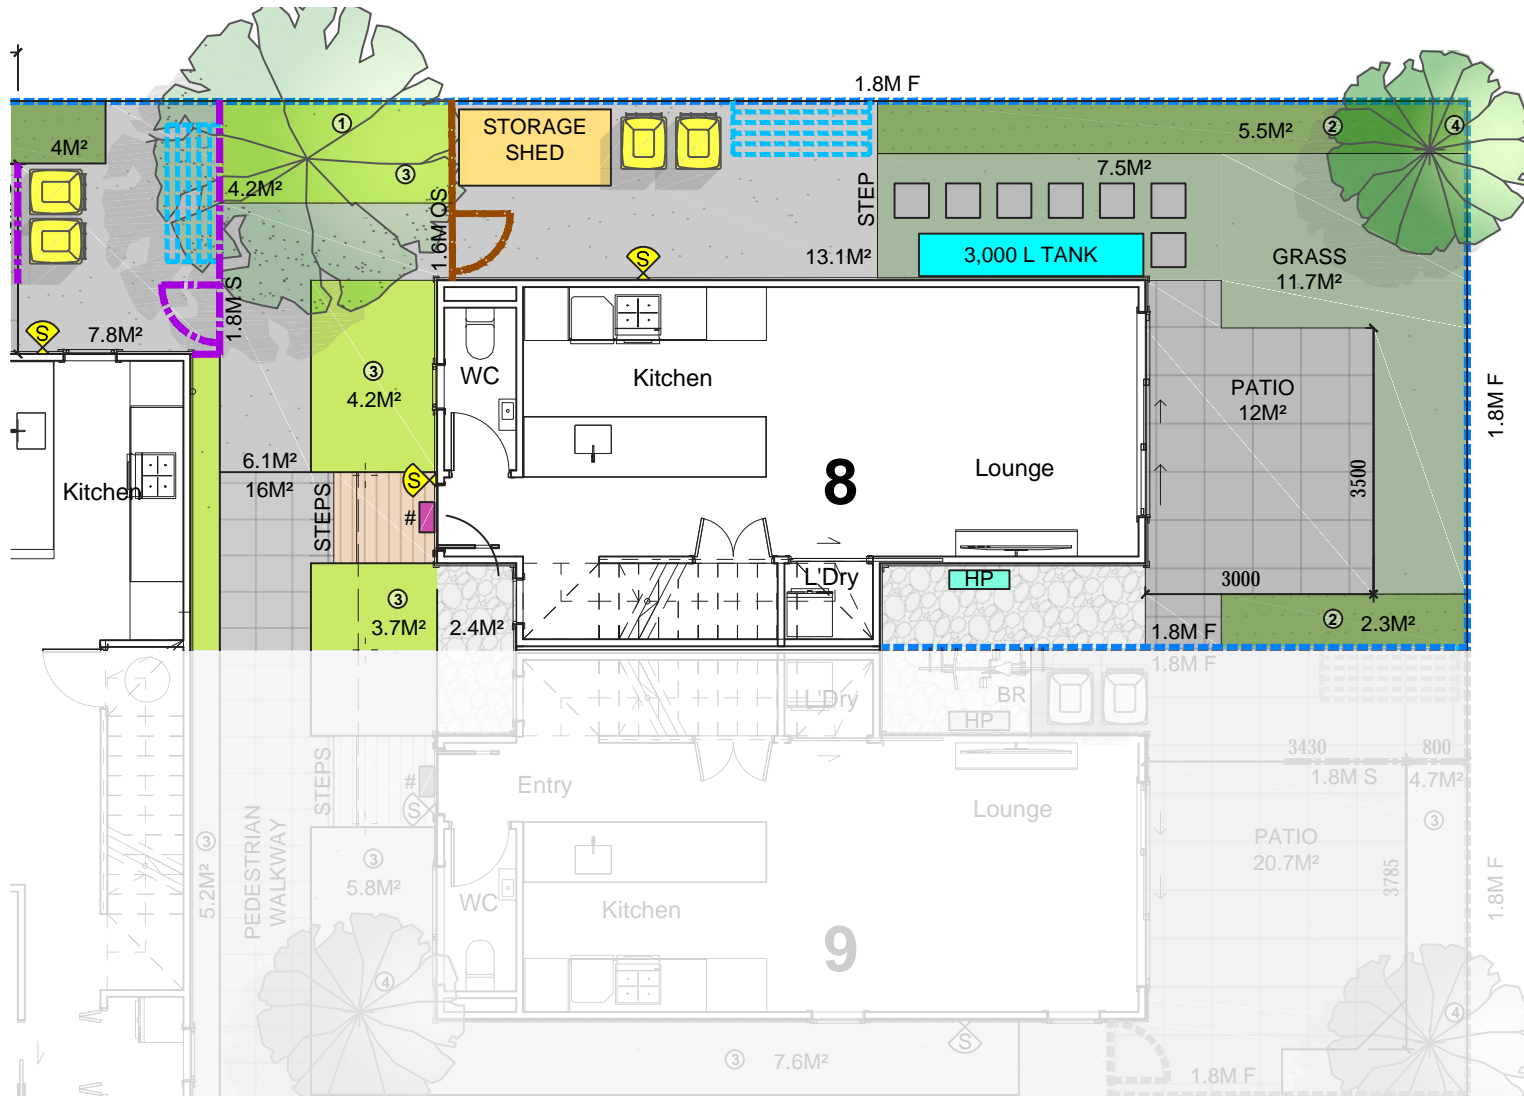

**Lot 8**

**41-43 Main Rd**

**WAINUIOMATA**

1 North-West Elevation

2 North-East Elevation

3 South-East Elevation

4 South-West Elevation

Lot 8 Ground floor area: 39.82 m<sup>2</sup>  
 First floor area: 32.92 m<sup>2</sup>

**Total Floor area:** 72.74 m<sup>2</sup>

Lot 8	Ground floor area:	39.82 m <sup>2</sup>
	First floor area:	32.92 m <sup>2</sup>
<b>Total Floor area:</b>		<b>72.74 m<sup>2</sup></b>

Lower Electrical Plan

Upper Electrical Plan

	Meter box - Internal Smart Meter		Ceiling mounted exhaust fan, Manrose Pro-series 150mm SFLP150T.		Recessed Downlight
	Distribution board		Hot water cylinder, New Electric.		Security Lighting
	Ceiling mounted light, owner to specify.		Smoke alarms - refer to notes		Data outlet.
	Two way light switch, 1m above floor level TBC.		Heat Pump, owner to confirm		TV outlet
	One way light switch, 1m above floor level TBC.		Rangehood, to be installed to extract a minimum 1,920L/H to suit open plan kitchen, lounge & dining area.		Fibre
	Heated towel rail, built in timer, install switch at comfortable height to owner.		Powerpoint.		