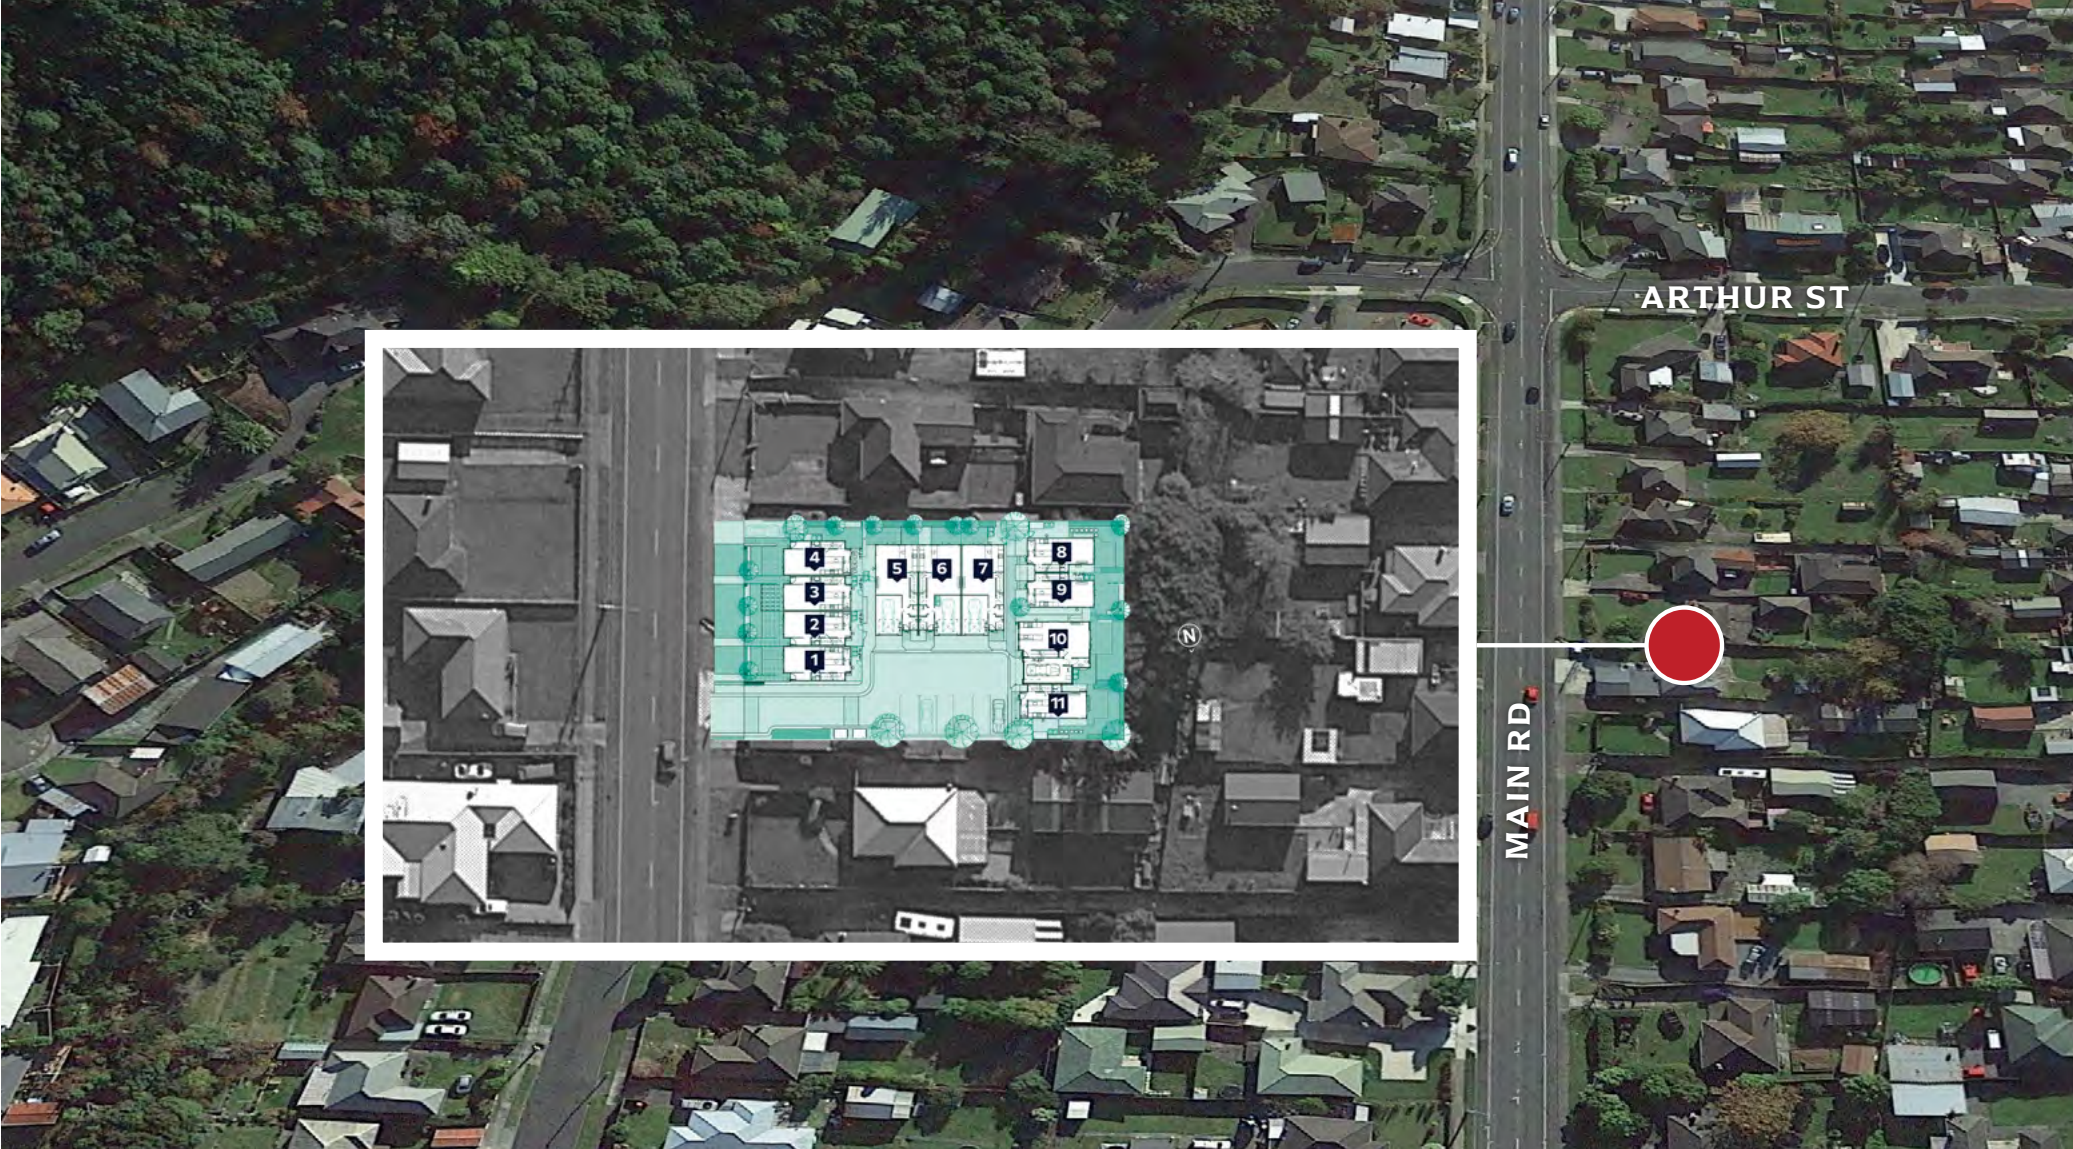

**Lot 8**

**41-43 Main Rd**

**WAINUIOMATA**

1 North-West Elevation

2 North-East Elevation

3 South-East Elevation

4 South-West Elevation

Lot 8 Ground floor area: 39.82 m<sup>2</sup>  
 First floor area: 32.92 m<sup>2</sup>

**Total Floor area:** 72.74 m<sup>2</sup>

Lot 8	Ground floor area:	39.82 m <sup>2</sup>
	First floor area:	32.92 m <sup>2</sup>
<b>Total Floor area:</b>		<b>72.74 m<sup>2</sup></b>

Lower Electrical Plan