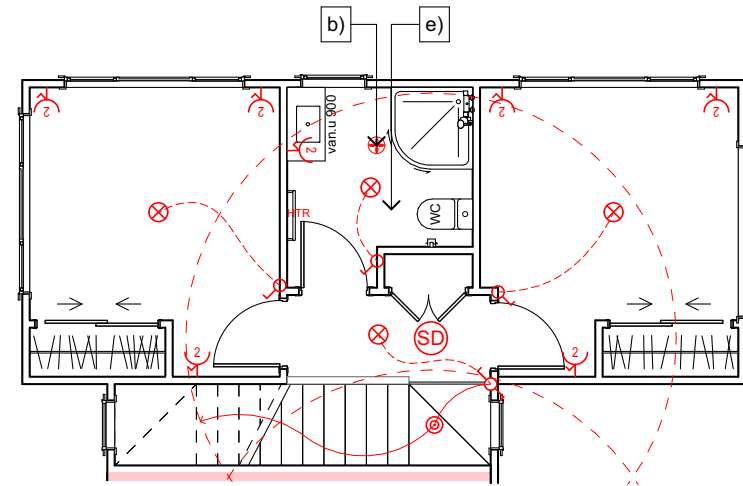

**Lot 8**

**41-43 Main Rd**

**WAINUIOMATA**

1 North-West Elevation

2 North-East Elevation

3 South-East Elevation

4 South-West Elevation

Lot 8 Ground floor area: 39.82 m<sup>2</sup>  
 First floor area: 32.92 m<sup>2</sup>

**Total Floor area:** 72.74 m<sup>2</sup>

Lot 8	Ground floor area:	39.82 m <sup>2</sup>
	First floor area:	32.92 m <sup>2</sup>
<b>Total Floor area:</b>		<b>72.74 m<sup>2</sup></b>

Lower Electrical Plan

Upper Electrical Plan

	Meter box - Internal Smart Meter		Ceiling mounted exhaust fan, Manrose Pro-series 150mm SFLP150T.		Recessed Downlight
	Distribution board		Hot water cylinder, New Electric.		Security Lighting
	Ceiling mounted light, owner to specify.		Smoke alarms - refer to notes		Data outlet.
	Two way light switch, 1m above floor level TBC.		Heat Pump, owner to confirm		TV outlet
	One way light switch, 1m above floor level TBC.		Rangehood, to be installed to extract a minimum 1,920L/H to suit open plan kitchen, lounge & dining area.		Fibre
	Heated towel rail, built in timer, install switch at comfortable height to owner.		Powerpoint.		