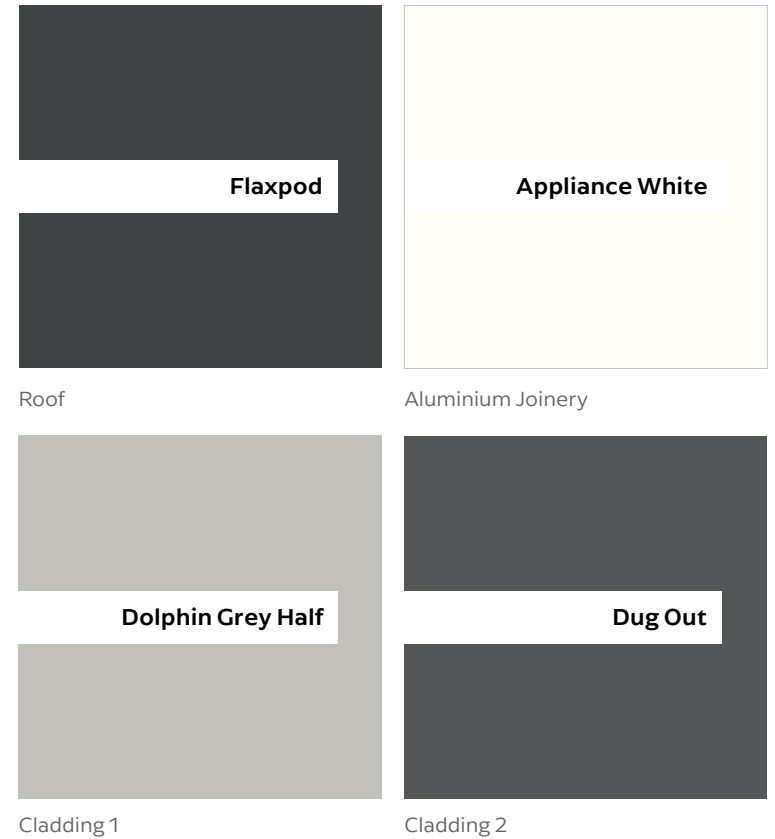

	Product	Colour/Finish
<b>EXTERIOR</b>		
Roof	Colorsteel Corrugated	Flaxpod
Fascia/Barge Boards	Timber, painted	Wattyl Enclose Half
Spouting	Colorsteel	Flaxpod
Downpipes	Marley PVC Coloured (Retention tanks)	Ironsand
Retention Tanks	TBC	TBC
Soffits/Eaves	Painted	Wattyl Enclose Half
Cladding 1	Linea weatherboard, painted	Wattyl Dolphin Grey Half
Cladding 2	Axon (vertical) cladding, painted	Wattyl Dug Out
Cladding 3	Window facings, boxed corners, (verandah beam and posts if applicable), painted	Wattyl Enclose Half
Concrete Letterbox	Nil	
Garage Door	Nil	
Garage Door Reveal	Nil	
Aluminium Joinery (with clear glass)	Powdercoated	Appliance White
(Residential Hardware to all aluminium joinery is colour matched to joinery)		
Front Door	Vertical Groove	Flaxpod
Front Door Handle	Residential Lever Hardware	Powdercoat finish matched to door

*All colour swatches are indicative only*