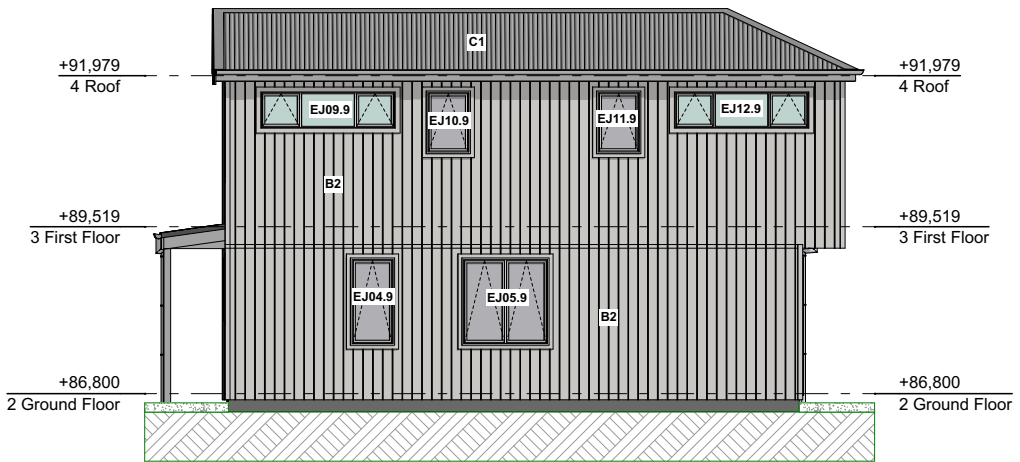

**Lot 8**

**41-43 Main Rd**

**WAINUIOMATA**

1 North-West Elevation

2 North-East Elevation

3 South-East Elevation

4 South-West Elevation

Lot 8 Ground floor area: 39.82 m<sup>2</sup>  
 First floor area: 32.92 m<sup>2</sup>

**Total Floor area:** 72.74 m<sup>2</sup>

Lot 8	Ground floor area:	39.82 m <sup>2</sup>
	First floor area:	32.92 m <sup>2</sup>
<b>Total Floor area:</b>		<b>72.74 m<sup>2</sup></b>

Lower Electrical Plan

Upper Electrical Plan

	Meter box - Internal Smart Meter		Ceiling mounted exhaust fan, Manrose Pro-series 150mm SFLP150T.		Recessed Downlight
	Distribution board		Hot water cylinder, New Electric.		Security Lighting
	Ceiling mounted light, owner to specify.		Smoke alarms - refer to notes		Data outlet.
	Two way light switch, 1m above floor level TBC.		Heat Pump, owner to confirm		TV outlet
	One way light switch, 1m above floor level TBC.		Rangehood, to be installed to extract a minimum 1,920L/H to suit open plan kitchen, lounge & dining area.		Fibre
	Heated towel rail, built in timer, install switch at comfortable height to owner.		Powerpoint.		