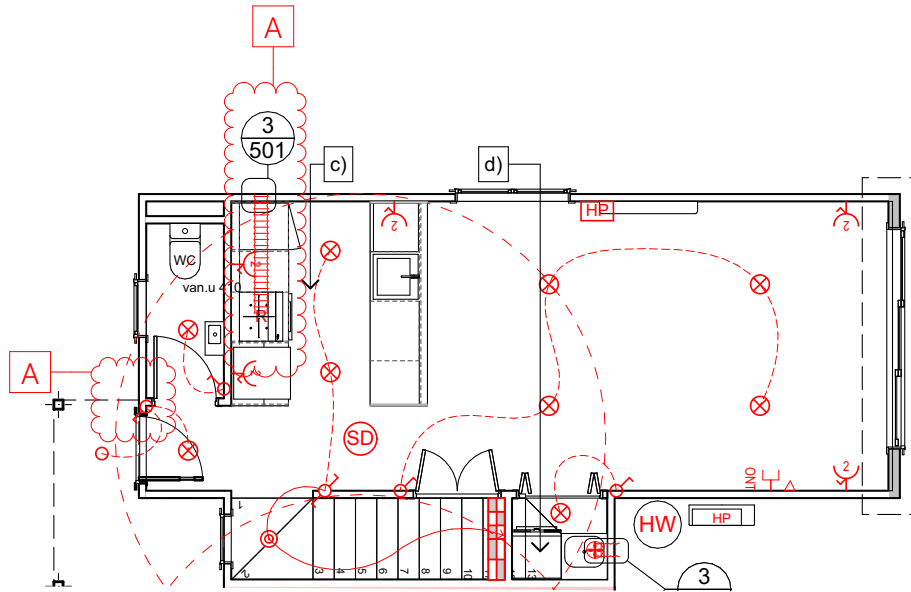

**Lot 8**

**41-43 Main Rd**

**WAINUIOMATA**

1 North-West Elevation

2 North-East Elevation

3 South-East Elevation

4 South-West Elevation

Lot 8 Ground floor area: 39.82 m<sup>2</sup>  
 First floor area: 32.92 m<sup>2</sup>

**Total Floor area:** 72.74 m<sup>2</sup>

Lot 8	Ground floor area:	39.82 m <sup>2</sup>
	First floor area:	32.92 m <sup>2</sup>
<b>Total Floor area:</b>		<b>72.74 m<sup>2</sup></b>

Lower Electrical Plan

Upper Electrical Plan

	Meter box - Internal Smart Meter		Ceiling mounted exhaust fan, Manrose Pro-series 150mm SFLP150T.		Recessed Downlight
	Distribution board		Hot water cylinder, New Electric.		Security Lighting
	Ceiling mounted light, owner to specify.		Smoke alarms - refer to notes		Data outlet.
	Two way light switch, 1m above floor level TBC.		Heat Pump, owner to confirm		TV outlet
	One way light switch, 1m above floor level TBC.		Rangehood, to be installed to extract a minimum 1,920L/H to suit open plan kitchen, lounge & dining area.		Fibre
	Heated towel rail, built in timer, install switch at comfortable height to owner.		Powerpoint.		