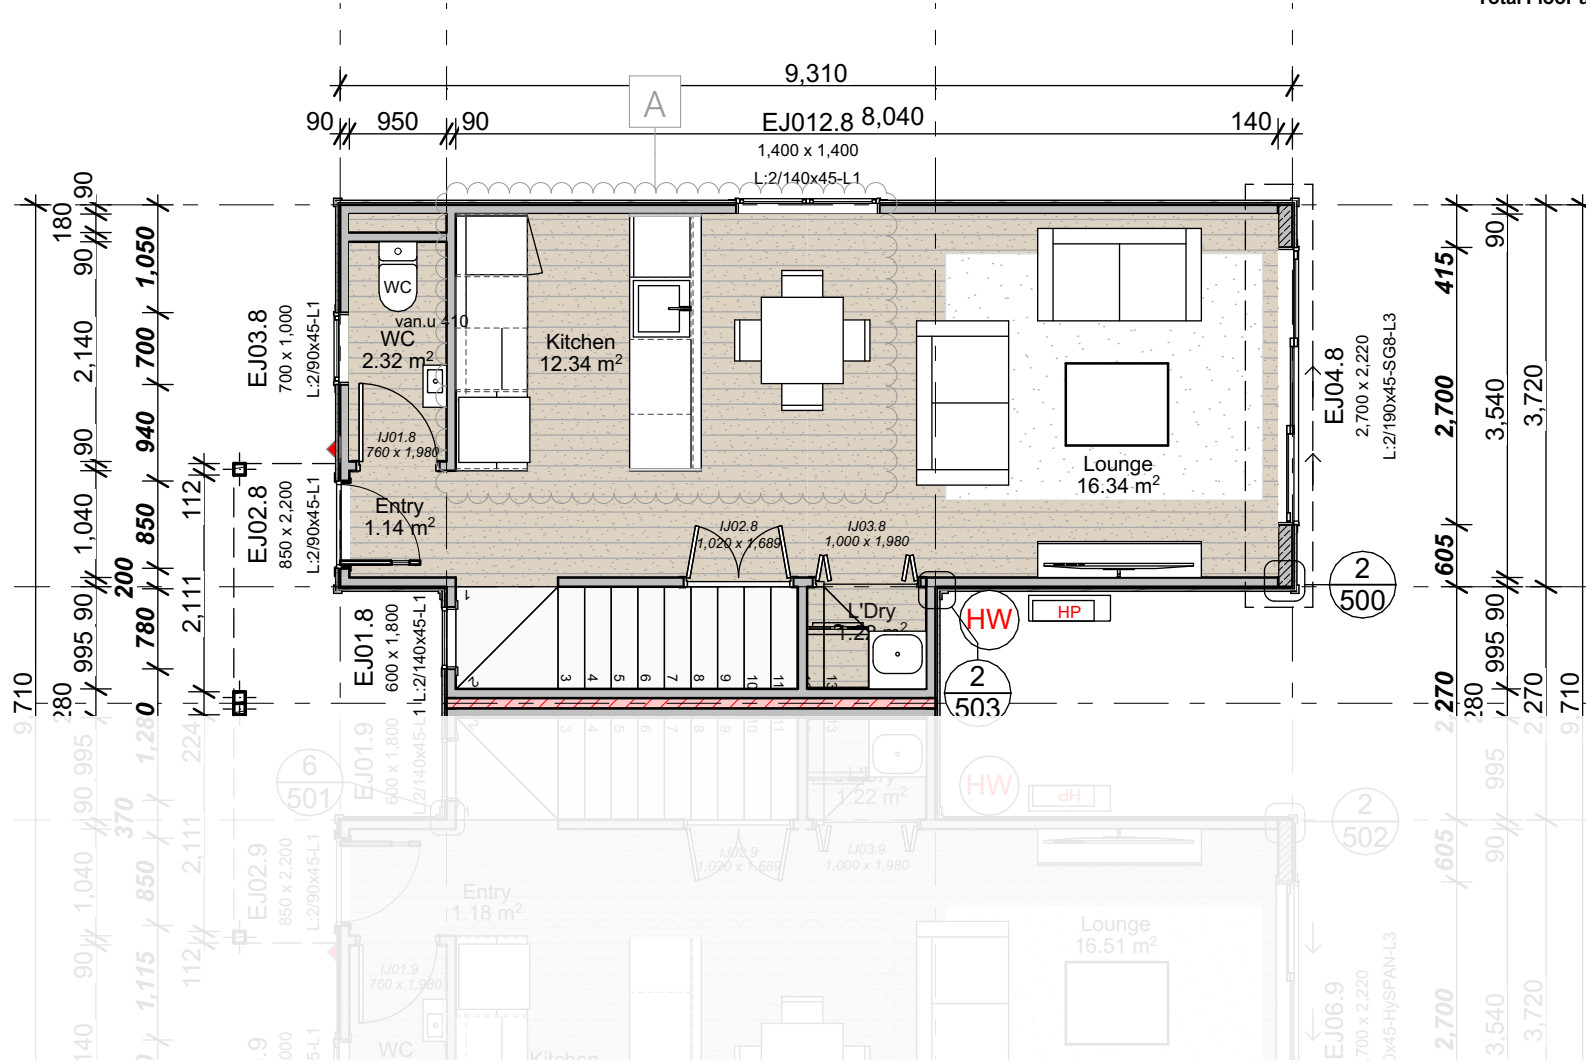

**Lot 8**

**41-43 Main Rd**

**WAINUIOMATA**

1 North-West Elevation

2 North-East Elevation

3 South-East Elevation

4 South-West Elevation

Lot 8 Ground floor area: 39.82 m<sup>2</sup>  
 First floor area: 32.92 m<sup>2</sup>

**Total Floor area:** 72.74 m<sup>2</sup>

Lot 8	Ground floor area:	39.82 m <sup>2</sup>
	First floor area:	32.92 m <sup>2</sup>
<b>Total Floor area:</b>		<b>72.74 m<sup>2</sup></b>

Lower Electrical Plan

Upper Electrical Plan

	Meter box - Internal Smart Meter		Ceiling mounted exhaust fan, Manrose Pro-series 150mm SFLP150T.		Recessed Downlight
	Distribution board		Hot water cylinder, New Electric.		Security Lighting
	Ceiling mounted light, owner to specify.		Smoke alarms - refer to notes		Data outlet.
	Two way light switch, 1m above floor level TBC.		Heat Pump, owner to confirm		TV outlet
	One way light switch, 1m above floor level TBC.		Rangehood, to be installed to extract a minimum 1,920L/H to suit open plan kitchen, lounge & dining area.		Fibre
	Heated towel rail, built in timer, install switch at comfortable height to owner.		Powerpoint.		