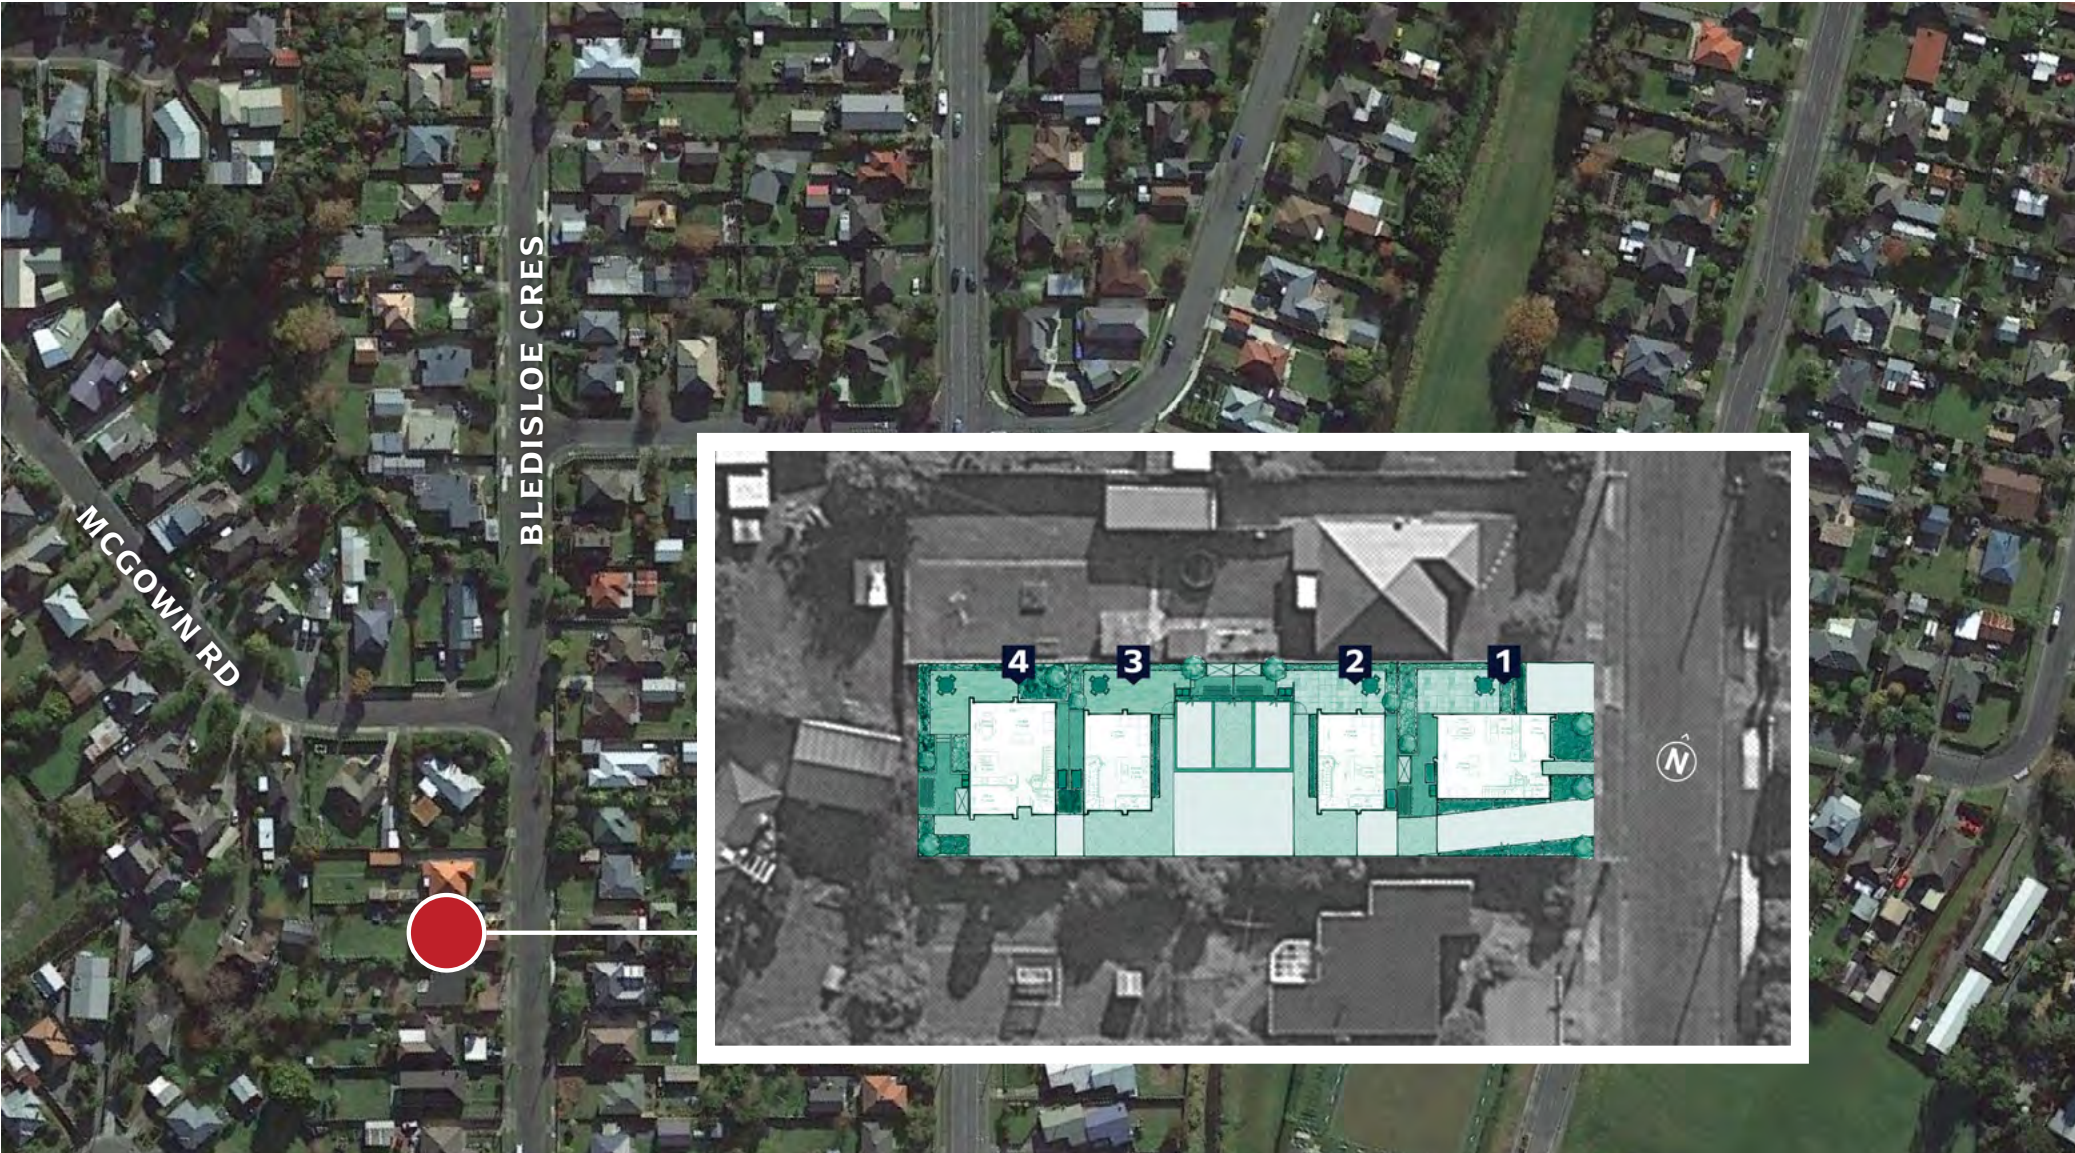

Lot 2

A modern two-story house with dark grey and white siding, a wooden fence, and landscaping. The house features a mix of dark grey horizontal siding and white vertical panels. It has several windows with dark frames and a small tree in the front yard. A wooden fence runs across the middle ground, and a paved driveway is visible on the right. The sky is blue with some clouds.

62 Bledisloe Cres
WAINUIOMATA

Lot 2

Lot 2

Lot 2

1 2 North Elevation

2 2 East Elevation

3 2 South Elevation

4 2 West Elevation