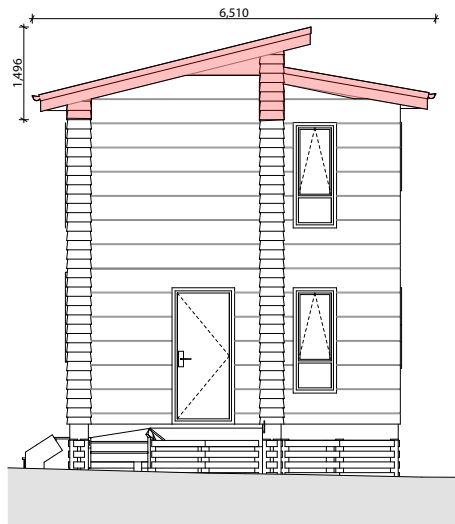

Lot 2

A modern two-story house with dark grey and white siding, a wooden fence, and landscaping. The house features a mix of dark grey horizontal siding and white vertical panels. It has several windows with dark frames and a small tree in the front yard. A wooden fence runs across the middle ground, and a paved driveway is visible on the right. The sky is blue with some clouds.

62 Bledisloe Cres
WAINUIOMATA

Lot 2

Lot 2

Lot 2

1 2 North Elevation

2 2 East Elevation

3 2 South Elevation

4 2 West Elevation

Proposed Lower Area = 39.25m²
 Proposed Upper Area = 41.68m²
 Proposed Floor Area = 80.93m²

Proposed Lower Area = 39.25m²
 Proposed Upper Area = 41.68m²
 Proposed Floor Area = 80.93m²

Lot 2

Lower Electrical Plan