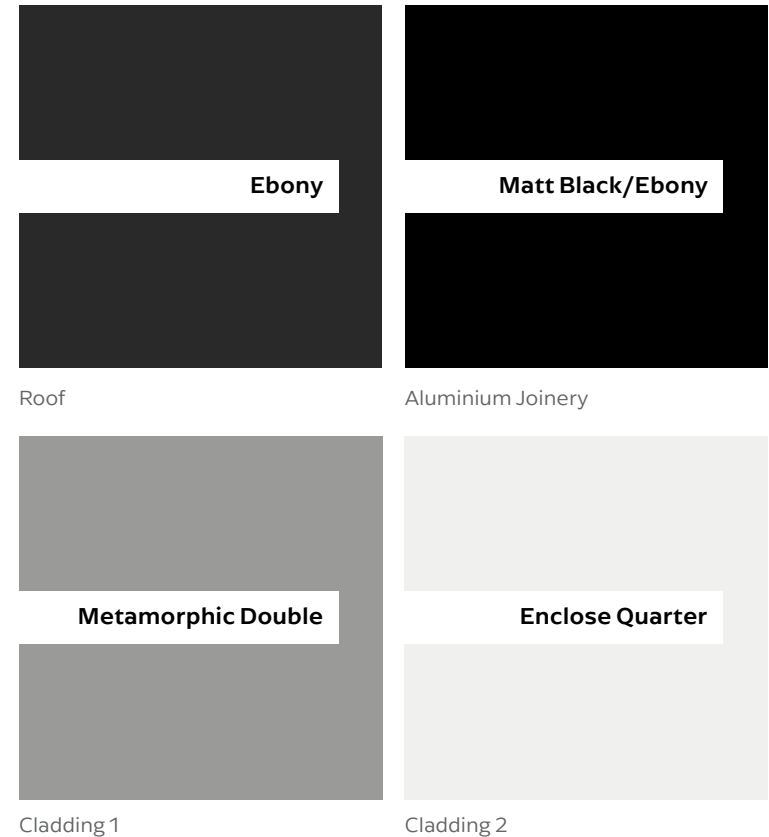

Lot 2

A modern two-story house with dark grey and white siding, a wooden fence, and landscaping. The house features a mix of dark grey horizontal siding and white vertical panels. It has several windows with dark frames and a small tree in the front yard. A wooden fence runs across the middle ground, and a paved driveway is visible on the right. The sky is blue with some clouds.

	Product	Colour/Finish
EXTERIOR		
Roof	Colorsteel Corrugated	Ebony
Fascia/Barge Boards	Timber, painted	Wattyl Enclose Quarter
Spouting	Colorsteel	Ebony
Downpipes	Colorsteel OR Marley PVC Colour (if retention tank)	Ebony OR Black
Retention Tank (if required)	Thintanks	Light Grey
Soffits	Painted	Wattyl Enclose Quarter
Cladding 1	Linea weatherboard, painted	Wattyl Metamorphic Double
Cladding 2	Stria (horizontal) cladding, painted	Wattyl Enclose Quarter
Concrete Letterbox	Painted	Wattyl Metamorphic Double
Garage Door	Nil	
Garage Door Reveal	Nil	
Aluminium Joinery (with clear glass)	Powdercoated	Matt Black/Ebony
Front Door	Vertical Groove	Black
Front Door Handle	Residential Lever Hardware	Powdercoat finish matched to door
(Residential Hardware to all aluminium joinery is colour matched to joinery)		

All colour swatches are indicative only