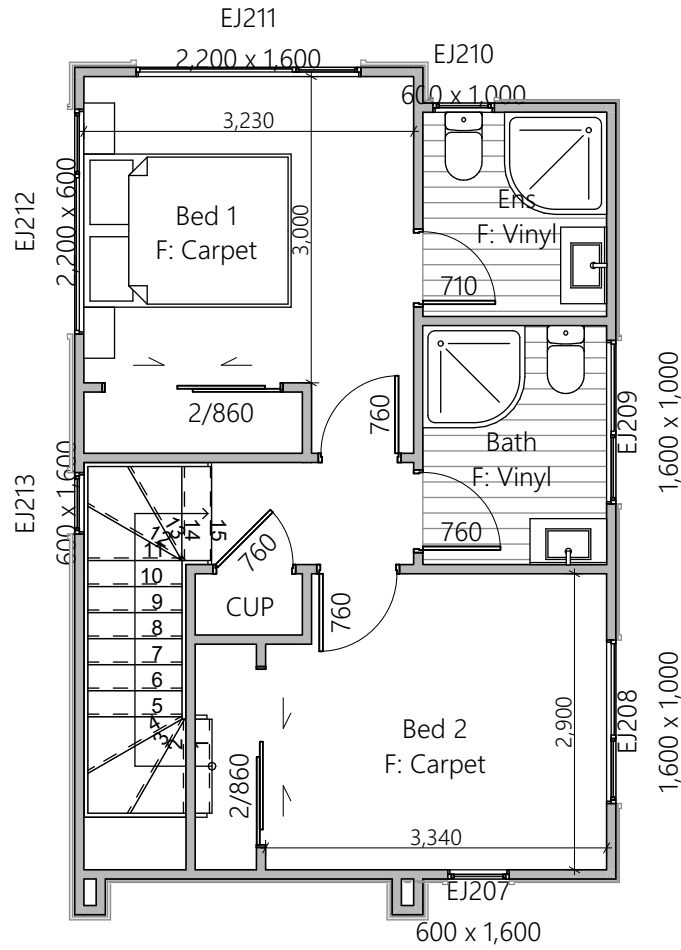

Lot 2

A modern two-story house with dark grey and white siding, a wooden fence, and landscaping. The house features a mix of dark grey horizontal siding and white vertical panels. It has several windows with dark frames and a small tree in the front yard. A wooden fence runs across the middle ground, and a paved driveway is visible on the right. The sky is blue with some clouds.

62 Bledisloe Cres
WAINUIOMATA

Lot 2

Lot 2

Lot 2

1 2 North Elevation

2 2 East Elevation

3 2 South Elevation

4 2 West Elevation

Proposed Lower Area = 39.25m²
 Proposed Upper Area = 41.68m²
 Proposed Floor Area = 80.93m²

Proposed Lower Area = 39.25m²
 Proposed Upper Area = 41.68m²
 Proposed Floor Area = 80.93m²

Lot 2

Lower Electrical Plan