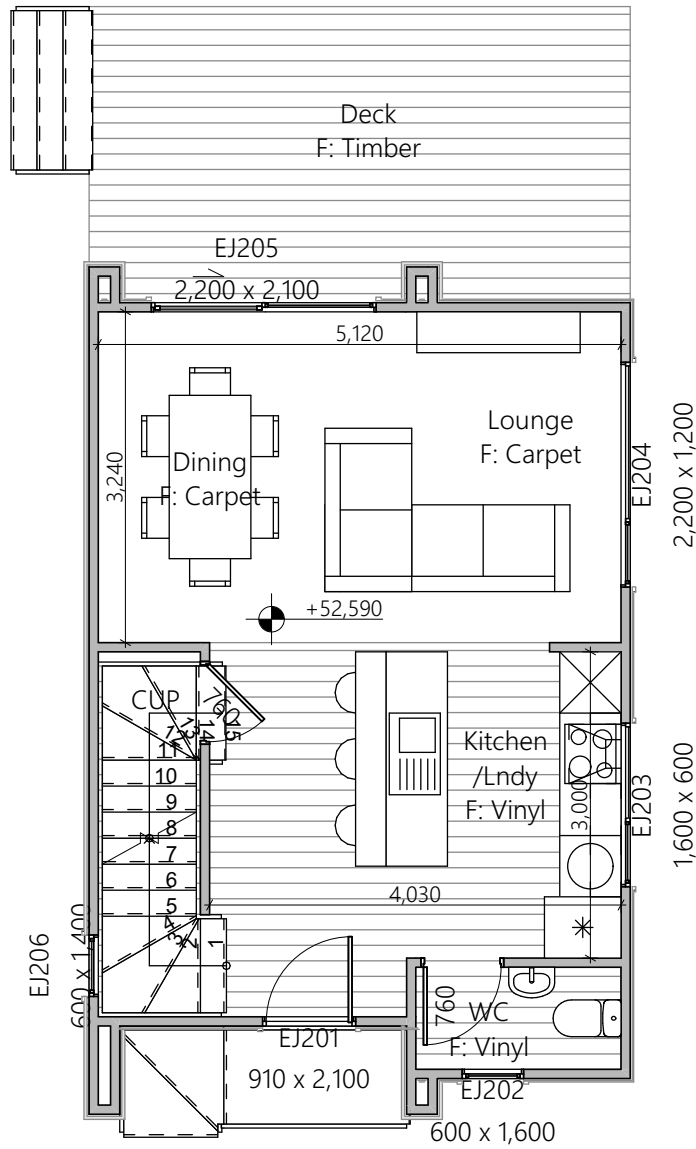

Lot 2

A modern two-story house with dark grey and white siding, a wooden fence, and landscaping. The house features a mix of dark grey horizontal siding and white vertical panels. It has several windows with dark frames and a small tree in the front yard. A wooden fence runs across the middle ground, and a paved driveway is visible on the right. The sky is blue with some clouds.

62 Bledisloe Cres
WAINUIOMATA

Lot 2

Lot 2

Lot 2

1 2 North Elevation

2 2 East Elevation

3 2 South Elevation

4 2 West Elevation

Proposed Lower Area = 39.25m²
 Proposed Upper Area = 41.68m²
 Proposed Floor Area = 80.93m²

Proposed Lower Area = 39.25m²
 Proposed Upper Area = 41.68m²
 Proposed Floor Area = 80.93m²

Lot 2

Lower Electrical Plan

1:100

Upper Electrical Plan

1:100

	Fluorescent light		Distribution board		Phone outlet
	Power point		Garage door motor		Television outlet
	Smart Meter		Smoke detector		
	Meter box		Extractor fan		

Lot 2

Lot 2