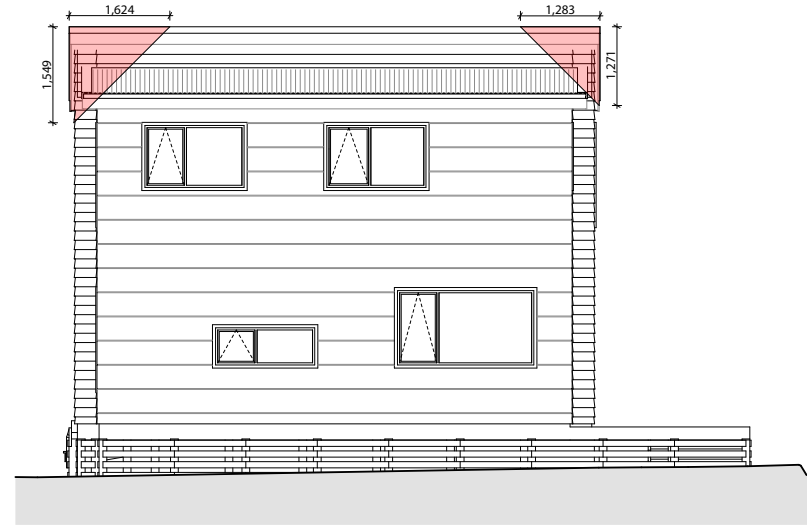

Lot 2

A modern two-story house with dark grey and white siding, a wooden fence, and landscaping. The house features a mix of dark grey horizontal siding and white vertical panels. It has several windows with dark frames and a small tree in the front yard. A wooden fence runs across the middle ground, and a paved driveway is visible on the right. The sky is blue with some clouds.

62 Bledisloe Cres
WAINUIOMATA

Lot 2

Lot 2

Lot 2

1 2 North Elevation

2 2 East Elevation

3 2 South Elevation

4 2 West Elevation

Proposed Lower Area = 39.25m²
 Proposed Upper Area = 41.68m²
 Proposed Floor Area = 80.93m²

Proposed Lower Area = 39.25m²
 Proposed Upper Area = 41.68m²
 Proposed Floor Area = 80.93m²

Lot 2

Lower Electrical Plan