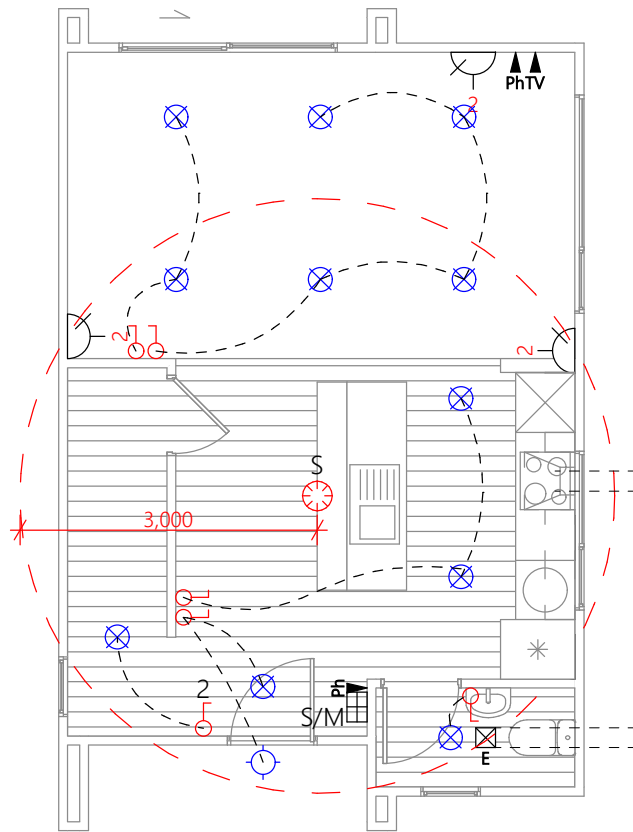

Lot 2

A modern two-story house with dark grey and white siding, a wooden fence, and landscaping. The house features a mix of dark grey horizontal siding and white vertical panels. It has several windows with dark frames and a small tree in the front yard. A wooden fence runs across the middle ground, and a paved driveway is visible on the right. The sky is blue with some clouds.

62 Bledisloe Cres
WAINUIOMATA

Lot 2

Lot 2

Lot 2

1 2 North Elevation

2 2 East Elevation

3 2 South Elevation

4 2 West Elevation

Proposed Lower Area = 39.25m²
 Proposed Upper Area = 41.68m²
 Proposed Floor Area = 80.93m²

Proposed Lower Area = 39.25m²
 Proposed Upper Area = 41.68m²
 Proposed Floor Area = 80.93m²

Lot 2

Lower Electrical Plan

1:100

Upper Electrical Plan

1:100

	Fluorescent light		Distribution board		Phone outlet
	Power point		Garage door motor		Television outlet
	Smart Meter		Smoke detector		
	Meter box		Extractor fan		

Lot 2

Lot 2