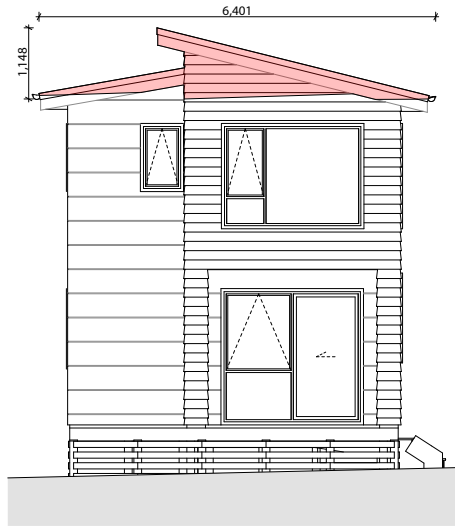

Lot 2

A modern two-story house with dark grey and white siding, a wooden fence, and landscaping. The house features a mix of dark grey horizontal siding and white vertical panels. It has several windows with dark frames and a small tree in the front yard. A wooden fence runs across the middle ground, and a paved driveway is visible on the right. The sky is blue with some clouds.

62 Bledisloe Cres
WAINUIOMATA

Lot 2

Lot 2

Lot 2

1 2 North Elevation

2 2 East Elevation

3 2 South Elevation

4 2 West Elevation

Proposed Lower Area = 39.25m²
 Proposed Upper Area = 41.68m²
 Proposed Floor Area = 80.93m²

Proposed Lower Area = 39.25m²
 Proposed Upper Area = 41.68m²
 Proposed Floor Area = 80.93m²

Lot 2

Lower Electrical Plan