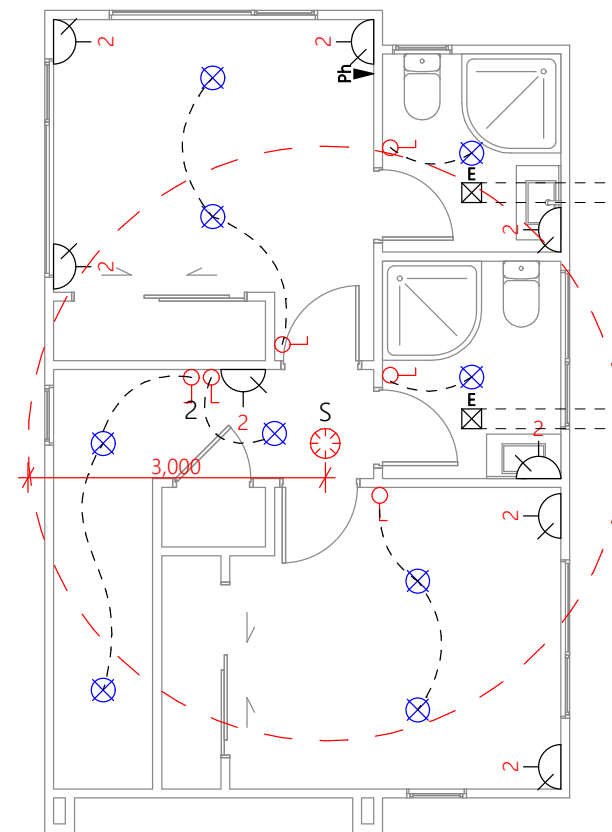

Proposed Lower Area = 39.25m²
 Proposed Upper Area = 41.68m²
 Proposed Floor Area = 80.93m²

Proposed Lower Area = 39.25m²
 Proposed Upper Area = 41.68m²
 Proposed Floor Area = 80.93m²

Lot 2

Lower Electrical Plan

1:100

Upper Electrical Plan

1:100

	Fluorescent light		Distribution board		Phone outlet
	Power point		Garage door motor		Television outlet
	Smart Meter		Smoke detector		
	Meter box		Extractor fan		

Lot 2

Lot 2