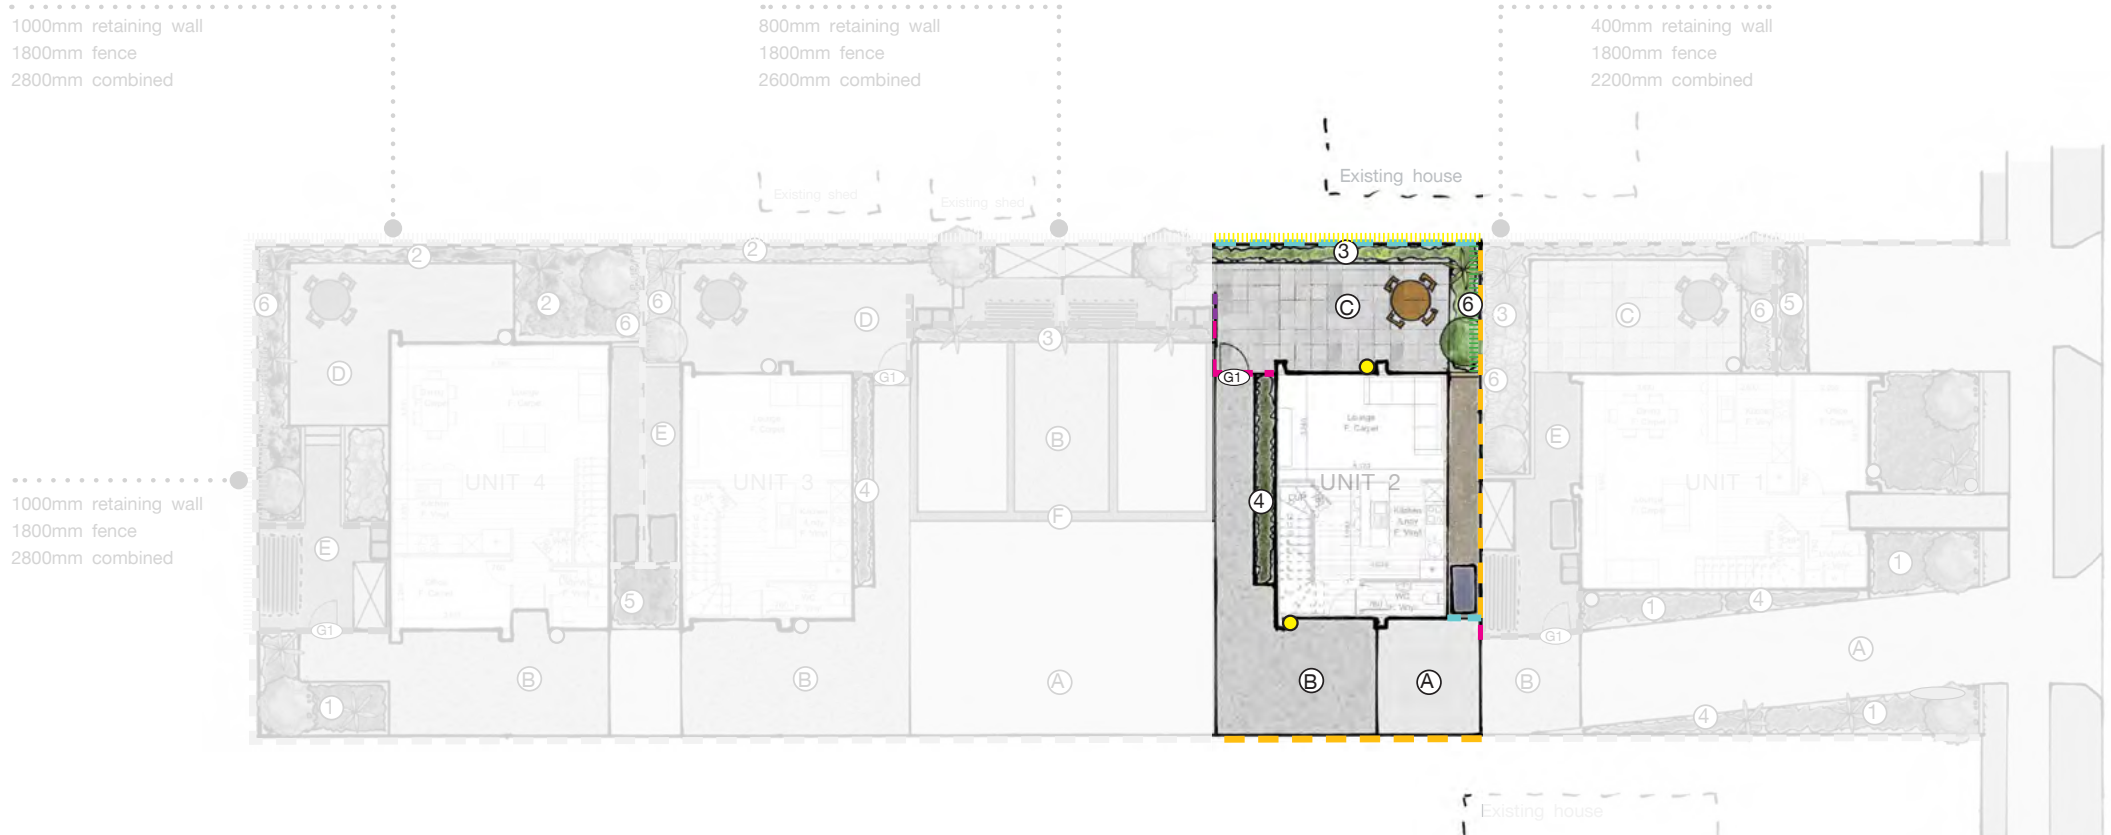

Proposed Lower Area = 39.25m²
 Proposed Upper Area = 41.68m²
 Proposed Floor Area = 80.93m²

Proposed Lower Area = 39.25m²
 Proposed Upper Area = 41.68m²
 Proposed Floor Area = 80.93m²

Lot 2

Lower Electrical Plan

1:100

Upper Electrical Plan

1:100

	Fluorescent light		Distribution board		Phone outlet
	Power point		Garage door motor		Television outlet
	Smart Meter		Smoke detector		
	Meter box		Extractor fan		

Lot 2

Lot 2