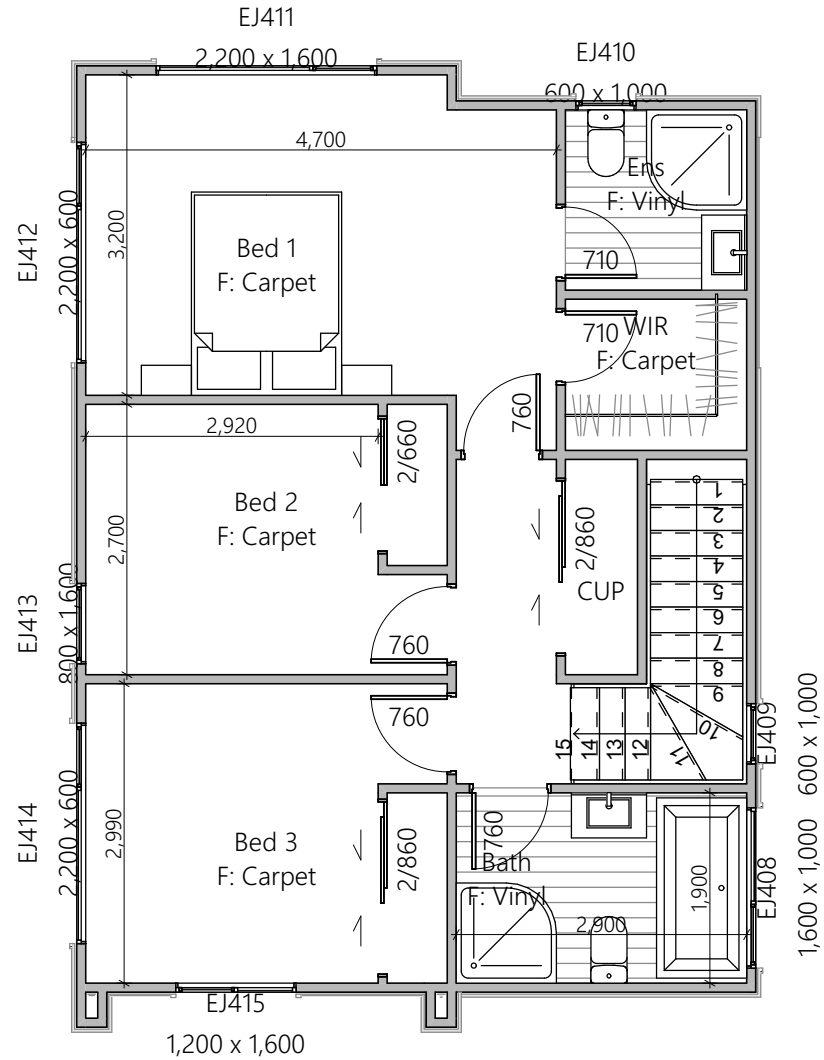

62 Bledisloe Cres
WAINUIOMATA

Lot 4

Lot 4

Lot 4

Lot 4

1 4 North Elevation

2 4 East Elevation

3 4 South Elevation

4 4 West Elevation

Lot 4

Proposed Lower Area = 60.09m²
 Proposed Upper Area = 61.88m²
 Proposed Floor Area = 121.97m²

Proposed Lower Area = 60.09m²
 Proposed Upper Area = 61.88m²
 Proposed Floor Area = 121.97m²