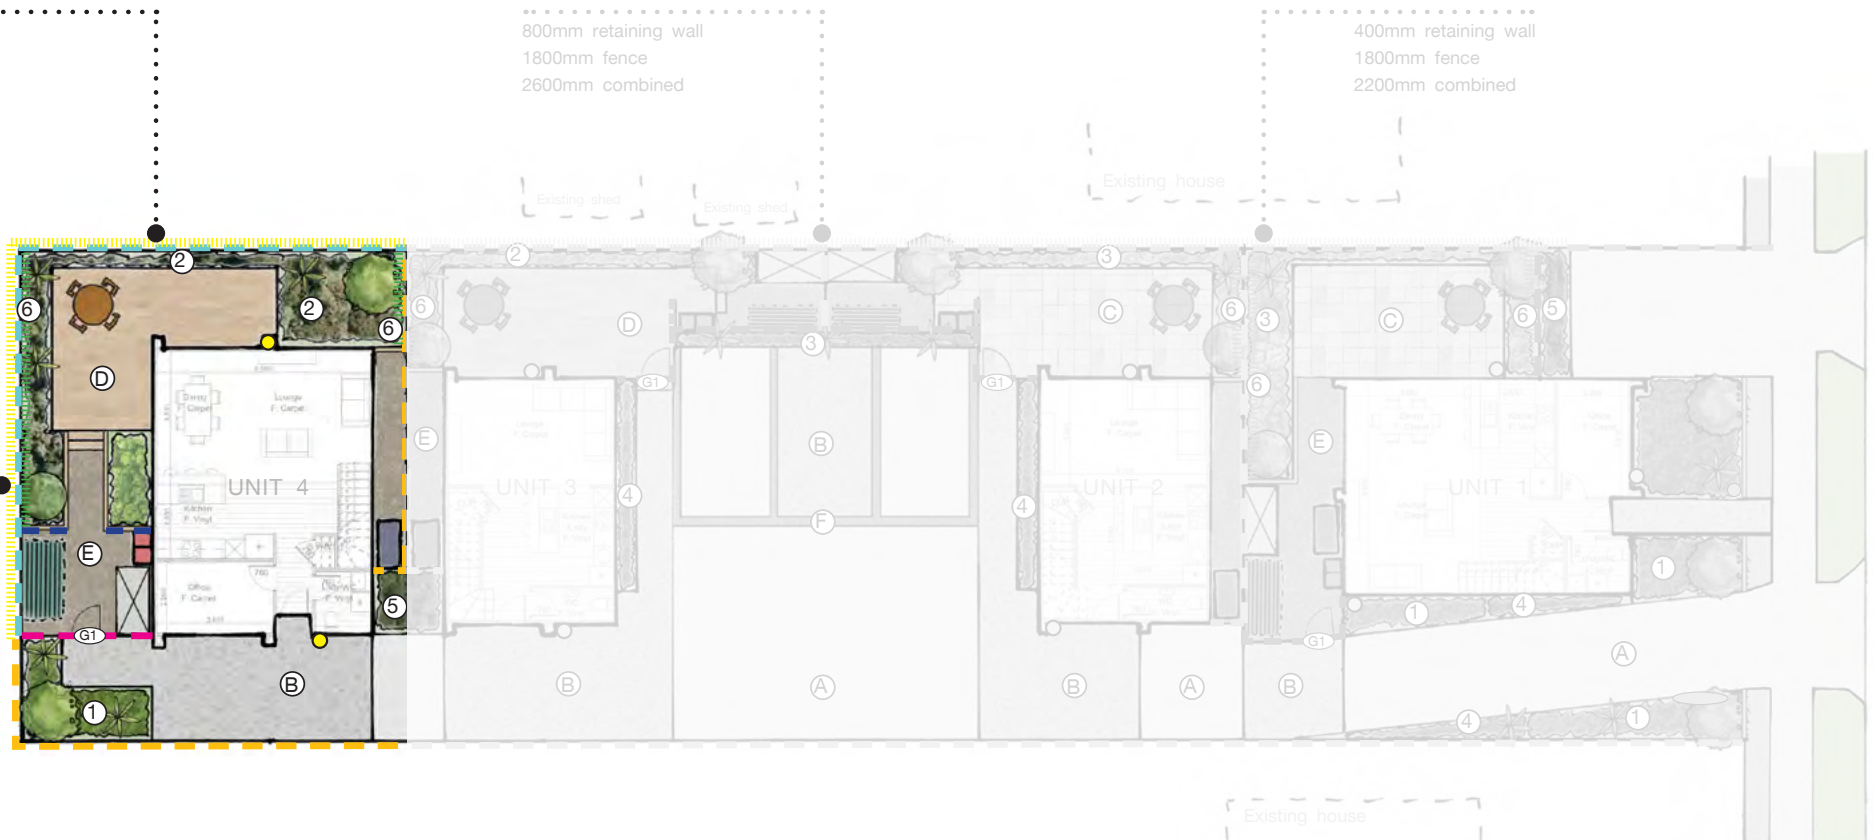

Lot 4

A modern two-story house with grey and white siding, a wooden fence, and landscaping. The house features a mix of horizontal and vertical siding, with a prominent vertical grey section. The windows are dark-framed. A wooden fence runs across the front of the property, and there are young trees and shrubs in the landscaping. The sky is blue with some clouds.

4 4 West Elevation

Lot 4

Proposed Lower Area = 60.09m²
 Proposed Upper Area = 61.88m²
 Proposed Floor Area = 121.97m²

Proposed Lower Area = 60.09m²
 Proposed Upper Area = 61.88m²
 Proposed Floor Area = 121.97m²

Lot 4

Lower Electrical Plan

1:100

Upper Electrical Plan

1:100

	Fluorescent light		D	Distribution board		Ph	Phone outlet
	Power point		G	Garage door motor		TV	Television outlet
	S/M		S	Smoke detector			
	M		E	Extractor fan			

Lot 4

1000mm retaining wall
1800mm fence
2800mm combined

800mm retaining wall
1800mm fence
2600mm combined

400mm retaining wall
1800mm fence
2200mm combined

1000mm retaining wall
1800mm fence
2800mm combined