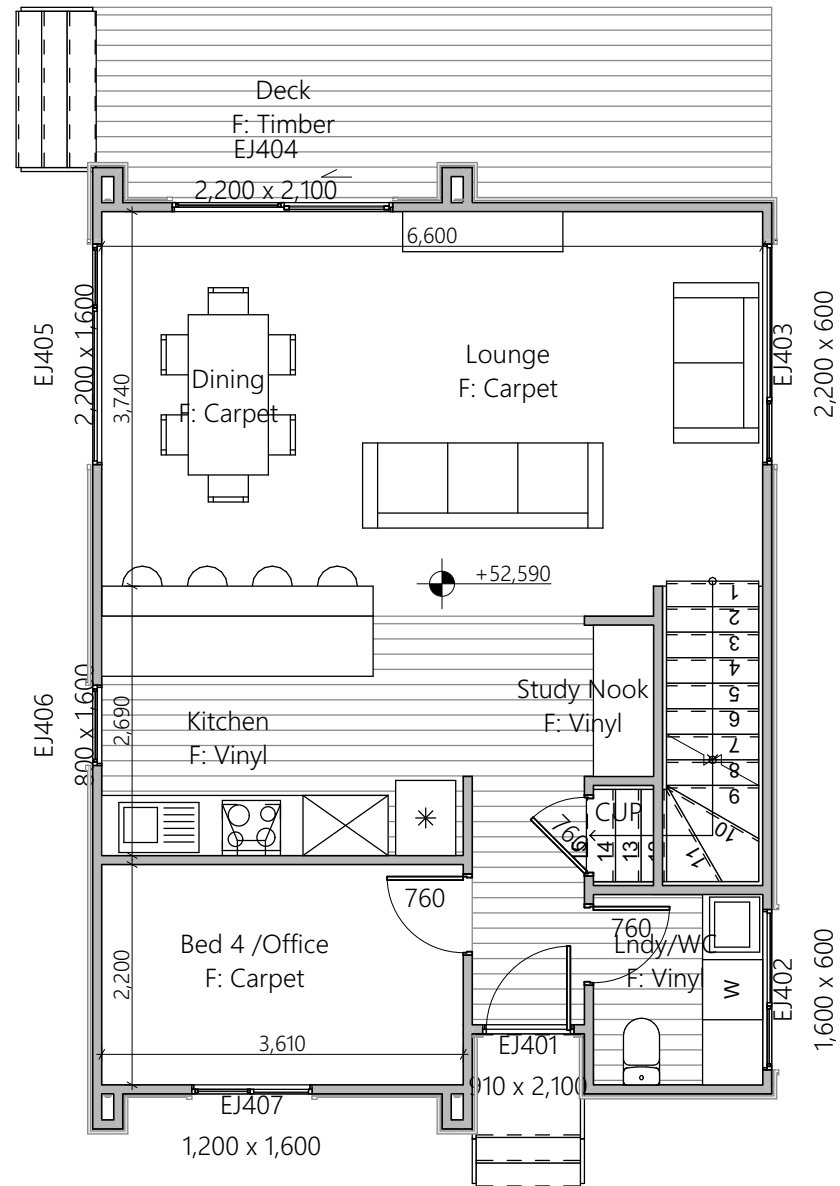

Lot 4

A modern two-story house with grey and white siding, a wooden fence, and landscaping. The house features a mix of horizontal and vertical siding, with a prominent vertical grey section. The windows are dark-framed. A wooden fence runs across the front of the property, and there are young trees and shrubs in the landscaping. The sky is blue with some clouds.

62 Bledisloe Cres
WAINUIOMATA

Lot 4

Lot 4

Lot 4

Lot 4

1 4 North Elevation

2 4 East Elevation

3 4 South Elevation

4 4 West Elevation

Lot 4

Proposed Lower Area = 60.09m²
 Proposed Upper Area = 61.88m²
 Proposed Floor Area = 121.97m²

Proposed Lower Area = 60.09m²
 Proposed Upper Area = 61.88m²
 Proposed Floor Area = 121.97m²

Lot 4

Lower Electrical Plan

1:100

Upper Electrical Plan

1:100

	Fluorescent light		D	Distribution board		Ph	Phone outlet
	Power point		G	Garage door motor		TV	Television outlet
	S/M		S	Smoke detector			
	M		E	Extractor fan			