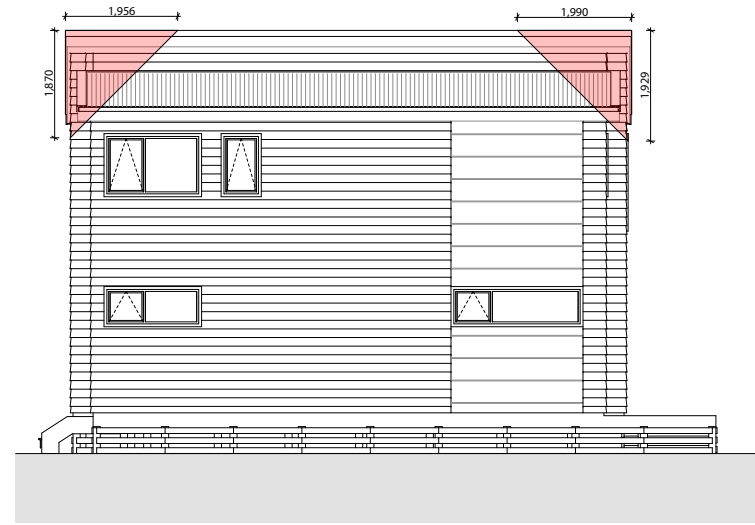

Lot 4

A modern two-story house with grey and white siding, a wooden fence, and landscaping. The house features a mix of horizontal and vertical siding, with a prominent vertical grey section. The windows are dark-framed. A wooden fence runs across the front of the property, and there are young trees and shrubs in the landscaping. The sky is blue with some clouds.

62 Bledisloe Cres
WAINUIOMATA

Lot 4

Lot 4

Lot 4

Lot 4

1 4 North Elevation

2 4 East Elevation

3 4 South Elevation

4 4 West Elevation

Lot 4

Proposed Lower Area = 60.09m²
 Proposed Upper Area = 61.88m²
 Proposed Floor Area = 121.97m²

Proposed Lower Area = 60.09m²
 Proposed Upper Area = 61.88m²
 Proposed Floor Area = 121.97m²

Lot 4

1000mm retaining wall
1800mm fence
2800mm combined

800mm retaining wall
1800mm fence
2600mm combined

400mm retaining wall
1800mm fence
2200mm combined

1000mm retaining wall
1800mm fence
2800mm combined