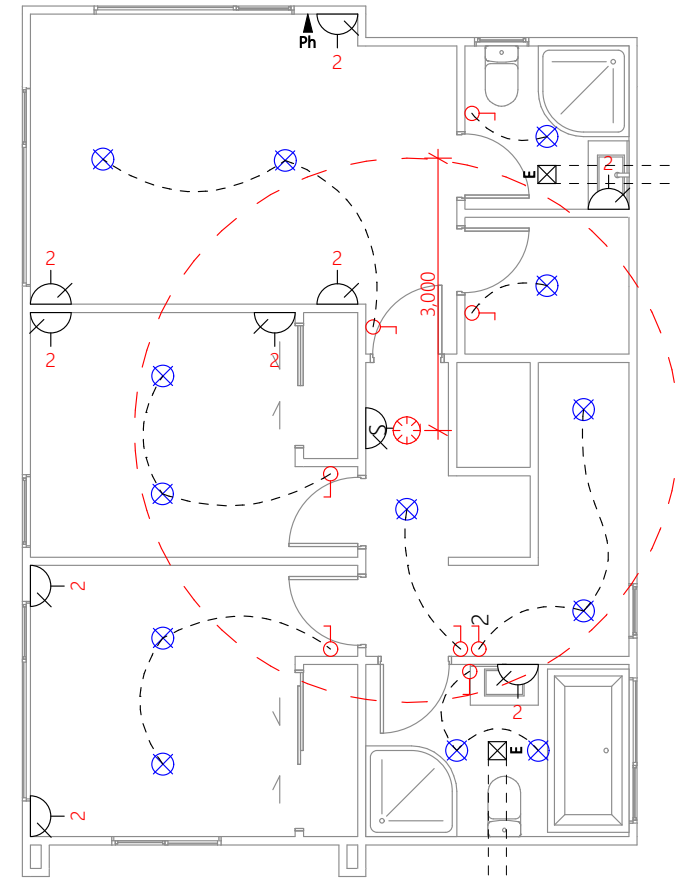

4 4 West Elevation

Lot 4

Proposed Lower Area = 60.09m²
 Proposed Upper Area = 61.88m²
 Proposed Floor Area = 121.97m²

Proposed Lower Area = 60.09m²
 Proposed Upper Area = 61.88m²
 Proposed Floor Area = 121.97m²

Lot 4

Lower Electrical Plan

1:100

Upper Electrical Plan

1:100

	Fluorescent light		D	Distribution board		Ph	Phone outlet
	Power point		G	Garage door motor		TV	Television outlet
	S/M		S	Smoke detector			
	M		E	Extractor fan			