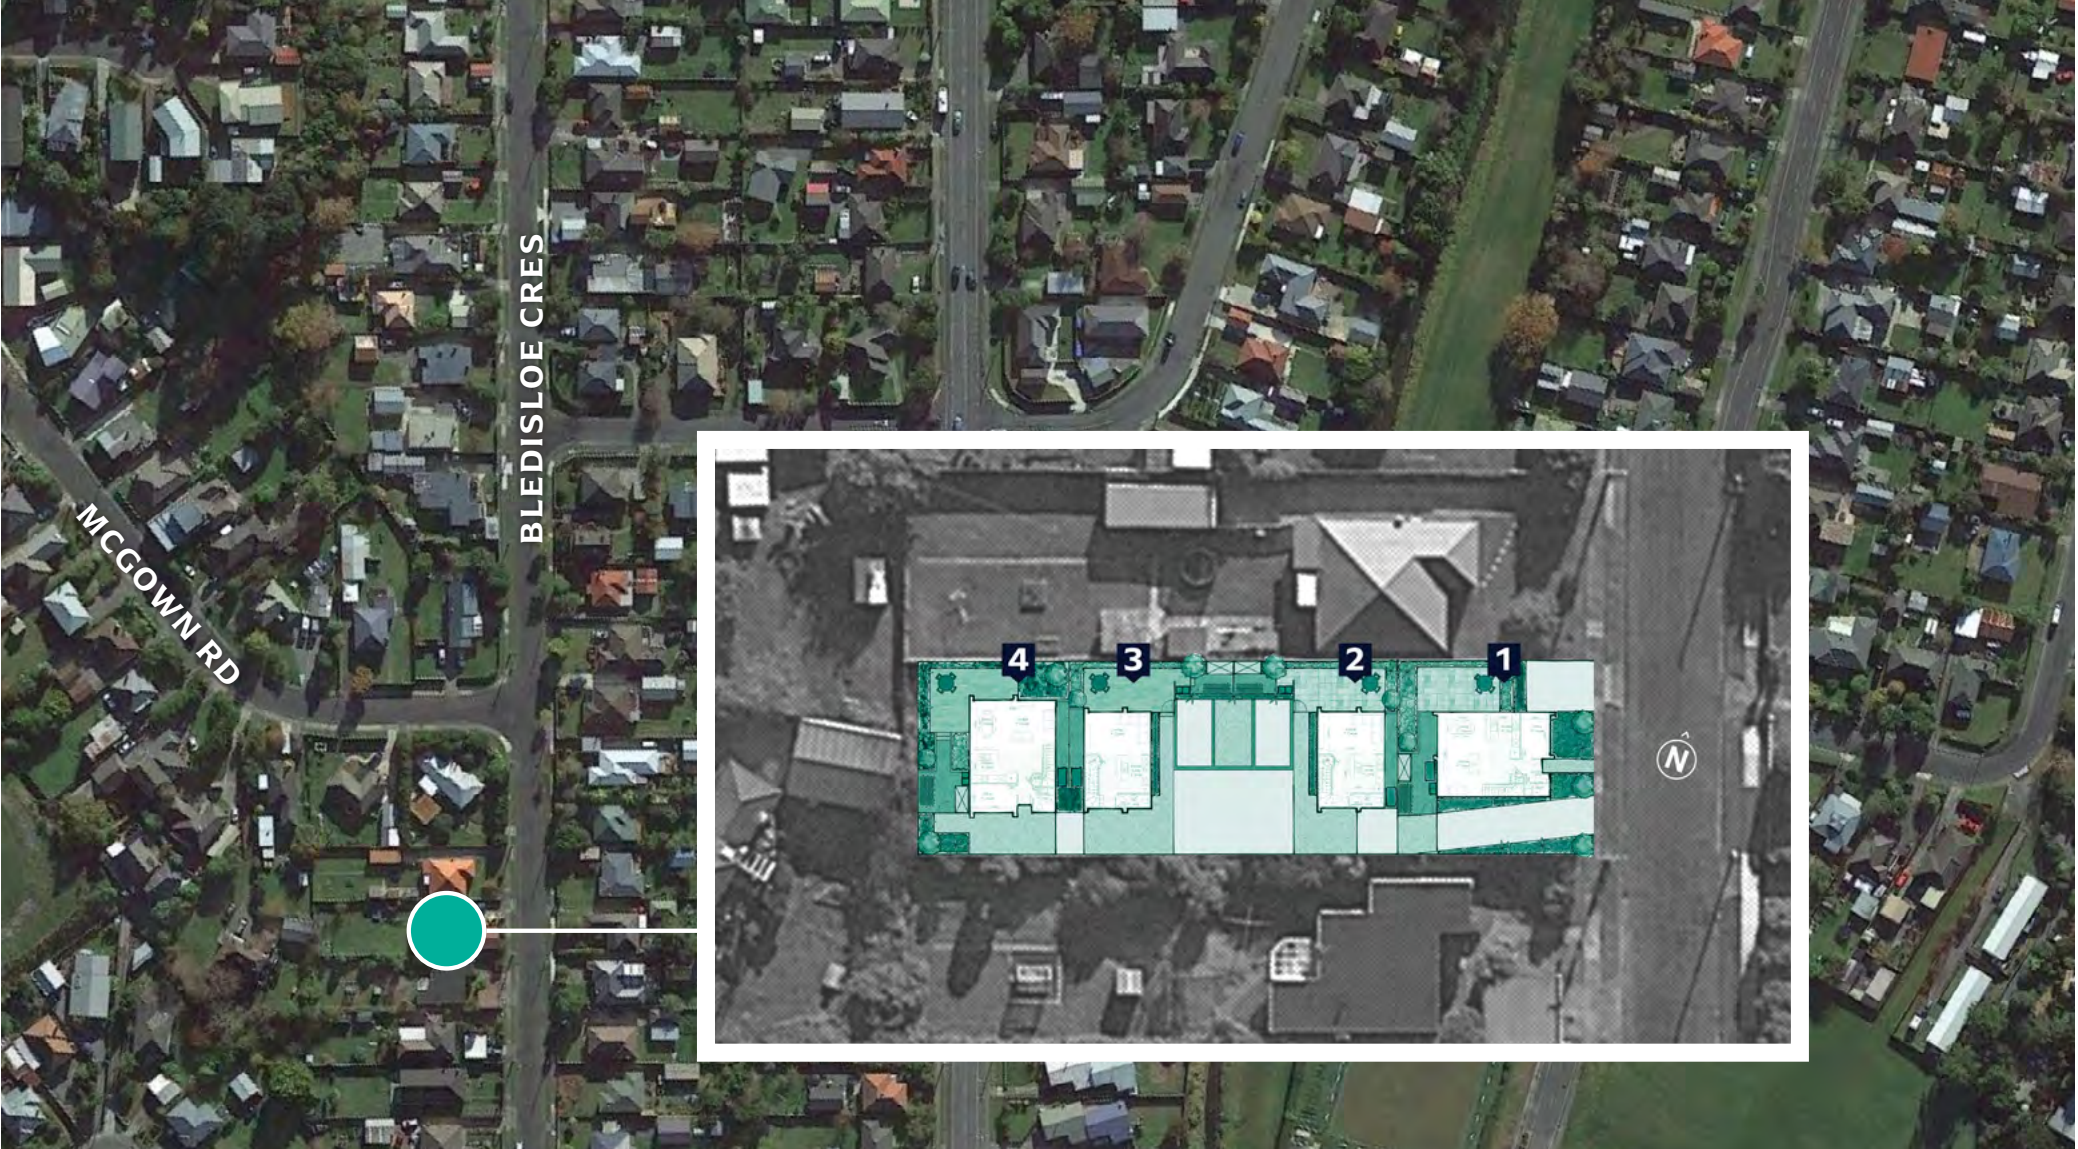

Lot 4

A modern two-story house with grey and white siding, a wooden fence, and landscaping. The house features a mix of horizontal and vertical siding, with a prominent vertical grey section. The windows are dark-framed. A wooden fence runs across the front of the property, and there are young trees and shrubs in the landscaping. The sky is blue with some clouds.

62 Bledisloe Cres
WAINUIOMATA

Lot 4

Lot 4

Lot 4

Lot 4

1 4 North Elevation

2 4 East Elevation

3 4 South Elevation

4 4 West Elevation

Lot 4

Proposed Lower Area = 60.09m²
 Proposed Upper Area = 61.88m²
 Proposed Floor Area = 121.97m²

Proposed Lower Area = 60.09m²
 Proposed Upper Area = 61.88m²
 Proposed Floor Area = 121.97m²