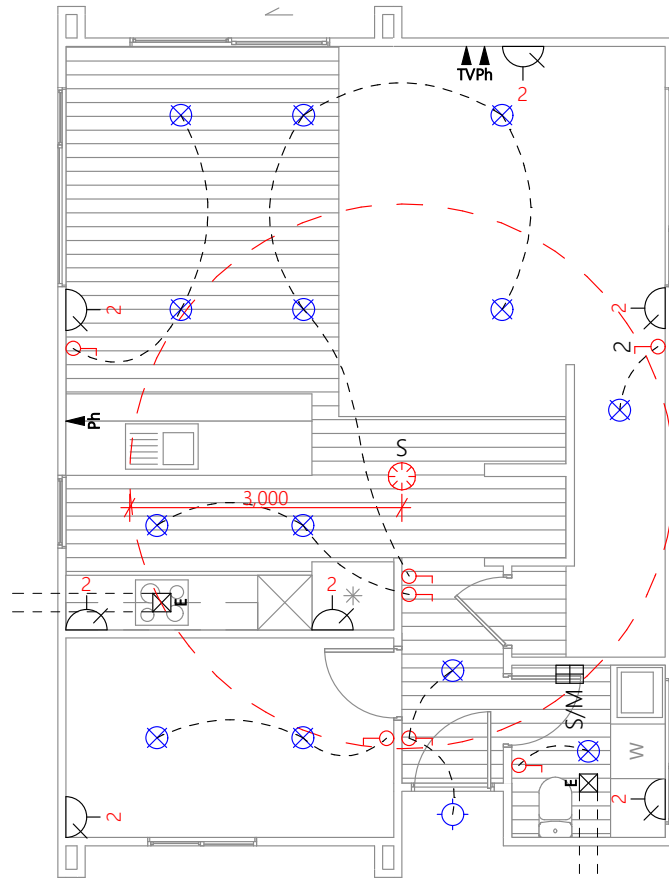

Lot 4

A modern two-story house with grey and white siding, a wooden fence, and landscaping. The house features a mix of horizontal and vertical siding, with a prominent vertical grey section. The windows are dark-framed. A wooden fence runs across the front of the property, and there are young trees and shrubs in the landscaping. The sky is blue with some clouds.

4 4 West Elevation

Lot 4

Proposed Lower Area = 60.09m²
 Proposed Upper Area = 61.88m²
 Proposed Floor Area = 121.97m²

Proposed Lower Area = 60.09m²
 Proposed Upper Area = 61.88m²
 Proposed Floor Area = 121.97m²

Lot 4

Lower Electrical Plan

1:100

Upper Electrical Plan

1:100

	Fluorescent light		D	Distribution board		Ph	Phone outlet
	Power point		G	Garage door motor		TV	Television outlet
	S/M		S	Smoke detector			
	M		E	Extractor fan			

Lot 4

1000mm retaining wall
1800mm fence
2800mm combined

800mm retaining wall
1800mm fence
2600mm combined

400mm retaining wall
1800mm fence
2200mm combined

1000mm retaining wall
1800mm fence
2800mm combined