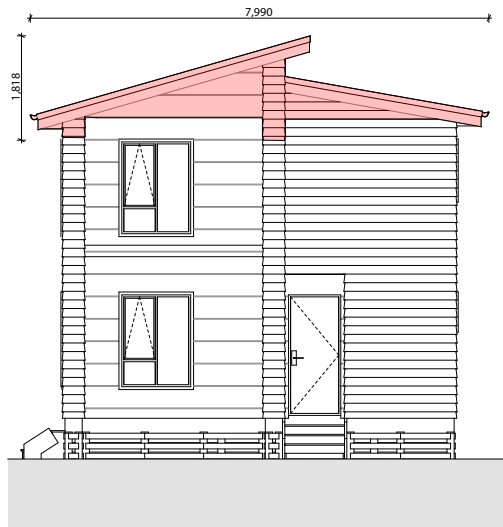

Lot 4

A modern two-story house with grey and white siding, a wooden fence, and landscaping. The house features a mix of horizontal and vertical siding, with a prominent vertical grey section. The windows are dark-framed. A wooden fence runs across the front of the property, and there are young trees and shrubs in the landscaping. The sky is blue with some clouds.

62 Bledisloe Cres
WAINUIOMATA

Lot 4

Lot 4

Lot 4

Lot 4

1 4 North Elevation

2 4 East Elevation

3 4 South Elevation

4 4 West Elevation

Lot 4

Proposed Lower Area = 60.09m²
 Proposed Upper Area = 61.88m²
 Proposed Floor Area = 121.97m²

Proposed Lower Area = 60.09m²
 Proposed Upper Area = 61.88m²
 Proposed Floor Area = 121.97m²