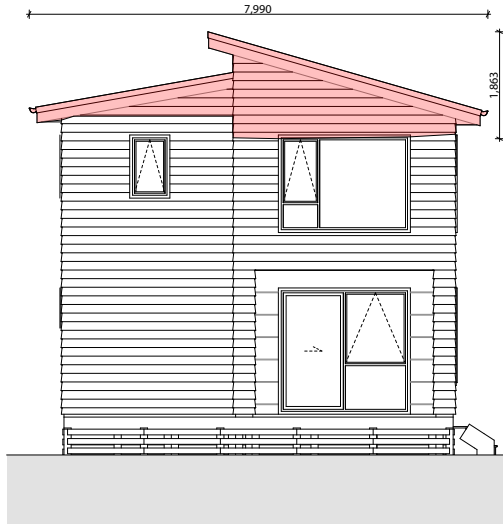

Lot 4

A modern two-story house with grey and white siding, a wooden fence, and landscaping. The house features a mix of horizontal and vertical siding, with a prominent vertical grey section. The windows are dark-framed. A wooden fence runs across the front of the property, and there are young trees and shrubs in the landscaping. The sky is blue with some clouds.

62 Bledisloe Cres
WAINUIOMATA

Lot 4

Lot 4

Lot 4

Lot 4

1 4 North Elevation

2 4 East Elevation

3 4 South Elevation

4 4 West Elevation

Lot 4

Proposed Lower Area = 60.09m²
 Proposed Upper Area = 61.88m²
 Proposed Floor Area = 121.97m²

Proposed Lower Area = 60.09m²
 Proposed Upper Area = 61.88m²
 Proposed Floor Area = 121.97m²