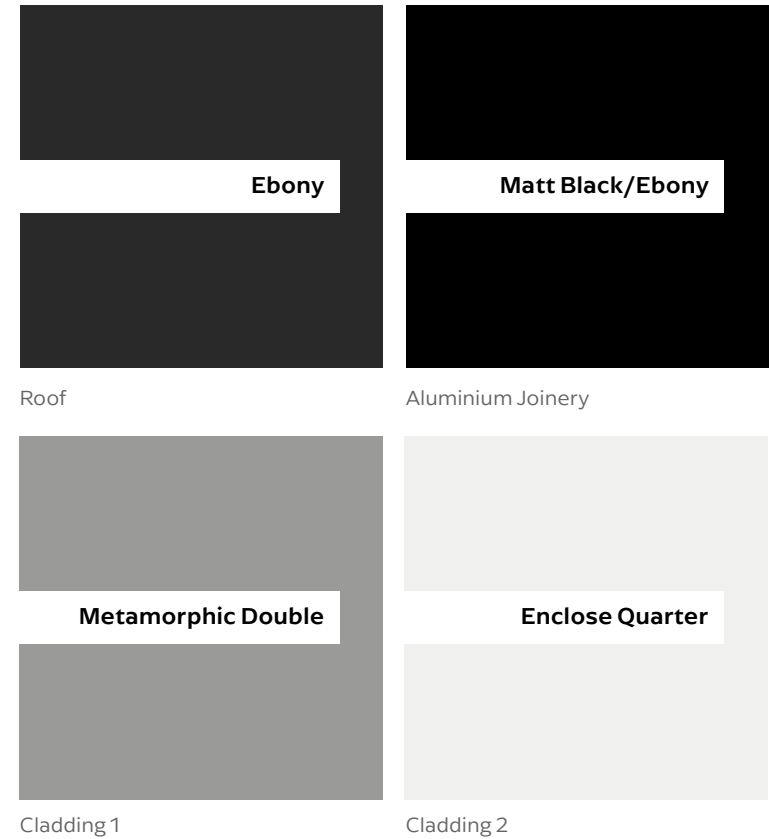

Lot 4

A modern two-story house with grey and white siding, a wooden fence, and landscaping. The house features a mix of horizontal and vertical siding, with a prominent vertical grey section. The windows are dark-framed. A wooden fence runs across the front of the property, and there are young trees and shrubs in the landscaping. The sky is blue with some clouds.

Lot 4

	Product	Colour/Finish
EXTERIOR		
Roof	Colorsteel Corrugated	Ebony
Fascia/Barge Boards	Timber, painted	Wattyl Enclose Quarter
Spouting	Colorsteel	Ebony
Downpipes	Colorsteel OR Marley PVC Colour (if retention tank)	Ebony OR Black
Retention Tank (if required)	Thintanks	Light Grey
Soffits	Painted	Wattyl Enclose Quarter
Cladding 1	Linea weatherboard, painted	Wattyl Metamorphic Double
Cladding 2	Stria (horizontal) cladding, painted	Wattyl Enclose Quarter
Concrete Letterbox	Painted	Wattyl Metamorphic Double
Garage Door	Nil	
Garage Door Reveal	Nil	
Aluminium Joinery (with clear glass)	Powdercoated	Matt Black/Ebony
Front Door	Vertical Groove	Black
Front Door Handle	Residential Lever Hardware	Powdercoat finish matched to door
(Residential Hardware to all aluminium joinery is colour matched to joinery)		

All colour swatches are indicative only