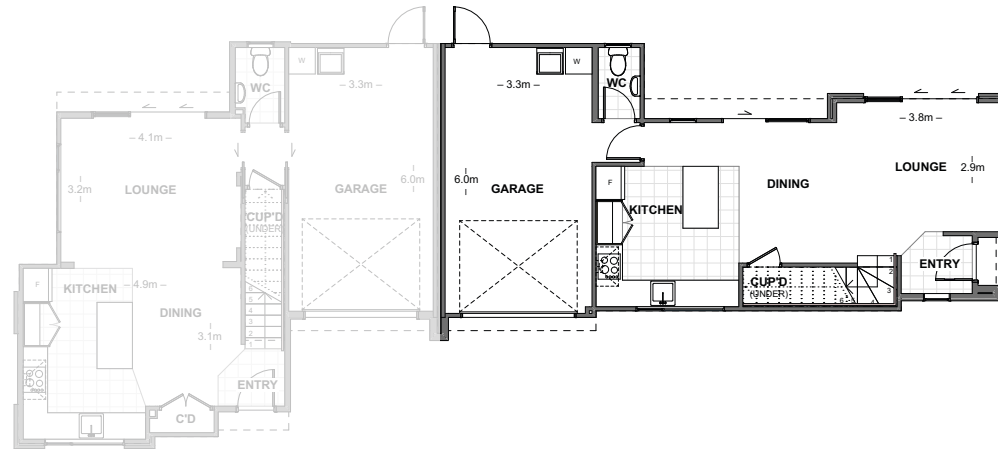

Boulcott Centraal

by Rudy van Baarle

LOT: 4

Shane Brockelbank
Licensed Real Estate Salesperson
021 459 622

LOT: 4

Bedrooms 3
 Bathrooms 2.5
 Floor Area 133.71m²

LOWER LEVEL FLOOR PLAN
 65.14m²

UPPER LEVEL FLOOR PLAN
 68.57m²

Boulcott Centraal

by Rudy van Baarle

LOT: 4

Elevations

Shane Brockelbank
Licensed Real Estate Salesperson
021 459 622

LANDSCAPE KEY	
	BRUSHED CONCRETE
	EXPOSED AGGREGATE
	BRUSHED CONCRETE PATIO
	GARDEN BED
	CLOTHESLINE
	RUBBISH & RECYCLING
	BICYCLE
	STANDARD PALING FENCE
	BRICK VENEER FENCE VARIED HEIGHT