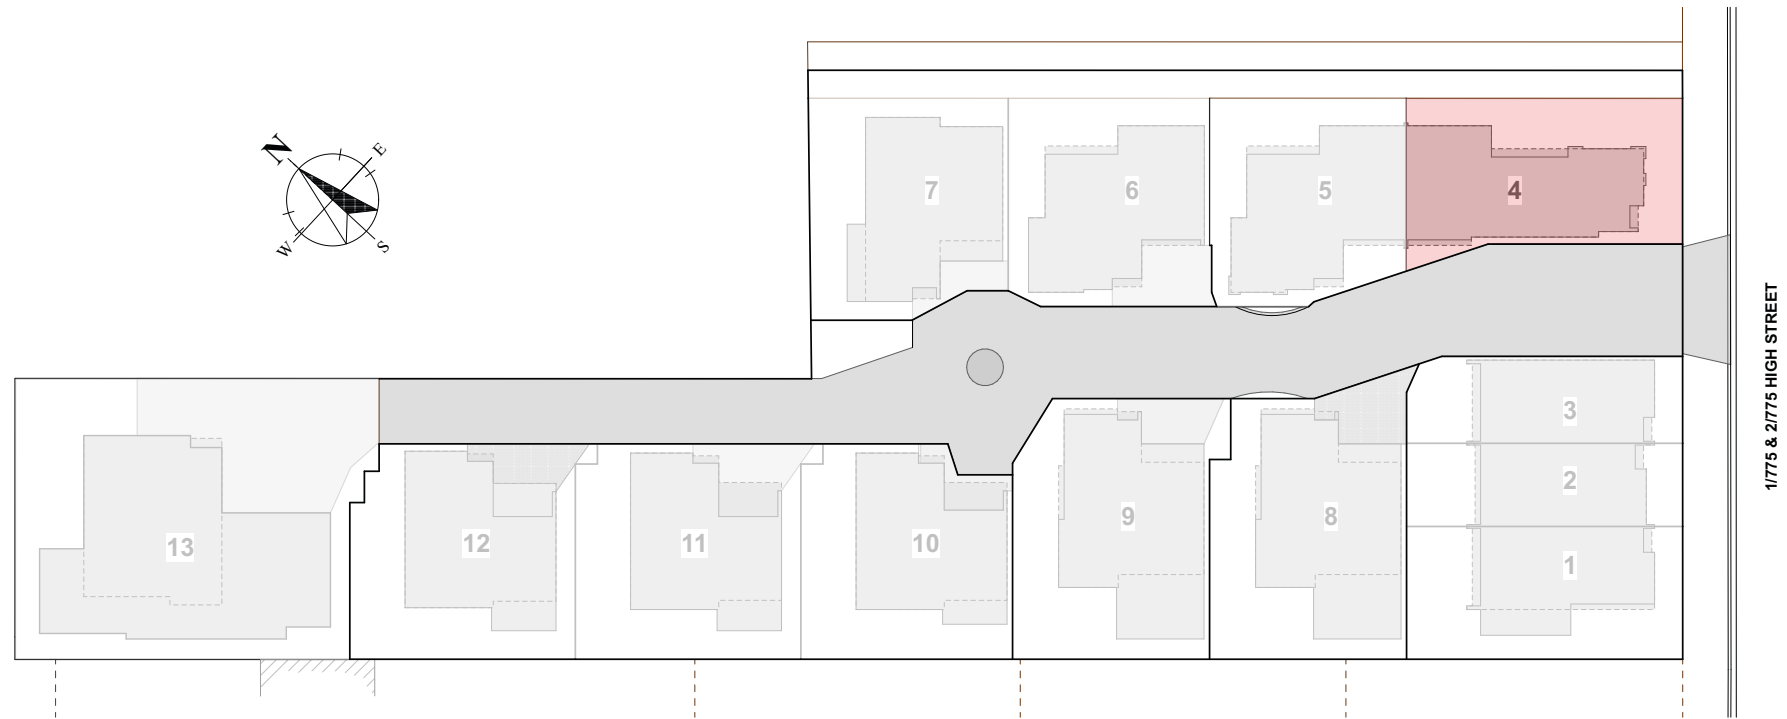

Boulcott Centraal

by Rudy van Baarle

LOT: 4

Elevations

Shane Brockelbank
Licensed Real Estate Salesperson
021 459 622

LANDSCAPE KEY	
	BRUSHED CONCRETE
	EXPOSED AGGREGATE
	BRUSHED CONCRETE PATIO
	GARDEN BED
	CLOTHESLINE
	RUBBISH & RECYCLING
	BICYCLE
	STANDARD PALING FENCE
	BRICK VENEER FENCE VARIED HEIGHT

PLANTING SCHEDULE	
CODE	BOTANICAL NAME
SHRUBS:	
LLI	Lomandra 'lime tuff'
LPE	Libertia peregrinans
AFR	Astelia fragrans
CBU	Carex buchanii
CFR	Carex Comans 'Frosted Curls'
TREES:	
SMI	Sophora microphylla