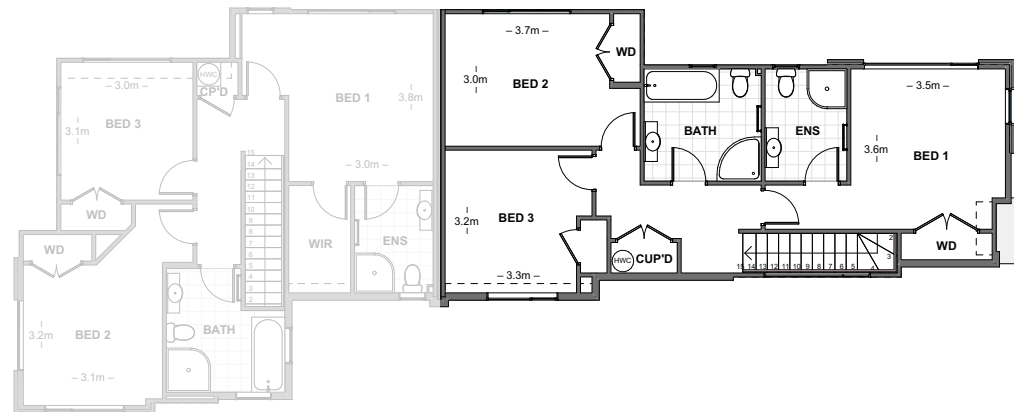

Boulcott Centraal

by Rudy van Baarle

LOT: 4

Shane Brockelbank
Licensed Real Estate Salesperson
021 459 622

LOT: 4

Bedrooms 3
 Bathrooms 2.5
 Floor Area 133.71m²

LOWER LEVEL FLOOR PLAN
 65.14m²

UPPER LEVEL FLOOR PLAN
 68.57m²

Boulcott Centraal

by Rudy van Baarle

LOT: 4

Elevations

Shane Brockelbank
Licensed Real Estate Salesperson
021 459 622

LANDSCAPE KEY	
	BRUSHED CONCRETE
	EXPOSED AGGREGATE
	BRUSHED CONCRETE PATIO
	GARDEN BED
	CLOTHESLINE
	RUBBISH & RECYCLING
	BICYCLE
	STANDARD PALING FENCE
	BRICK VENEER FENCE VARIED HEIGHT