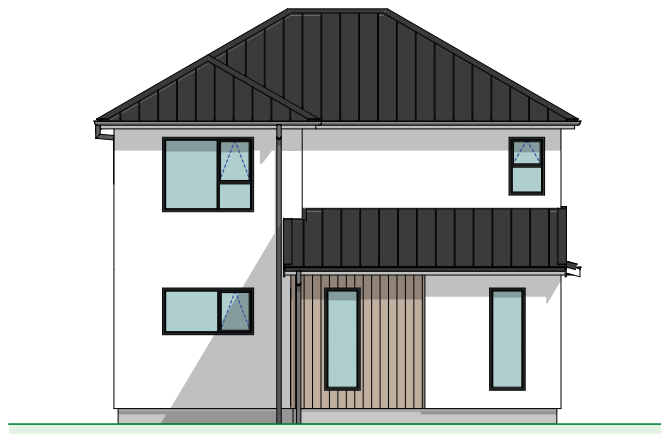

Boulcott Centraal

by Rudy van Baarle

LOT: 9

Shane Brockelbank
Licensed Real Estate Salesperson
021 459 622

LOWER LEVEL FLOOR PLAN
 80.02m²

UPPER LEVEL FLOOR PLAN
 62.39m²

Boulcott Centraal

by Rudy van Baarle

LOT: 9

Elevations

Shane Brockelbank
Licensed Real Estate Salesperson
021 459 622

LANDSCAPE KEY	
	BRUSHED CONCRETE
	EXPOSED AGGREGATE
	BRUSHED CONCRETE PATIO
	GARDEN BED
	CLOTHESLINE
	RUBBISH & RECYCLING
	BICYCLE
	STANDARD PALING FENCE
	1.8m HORIZONTAL SLAT SCREEN