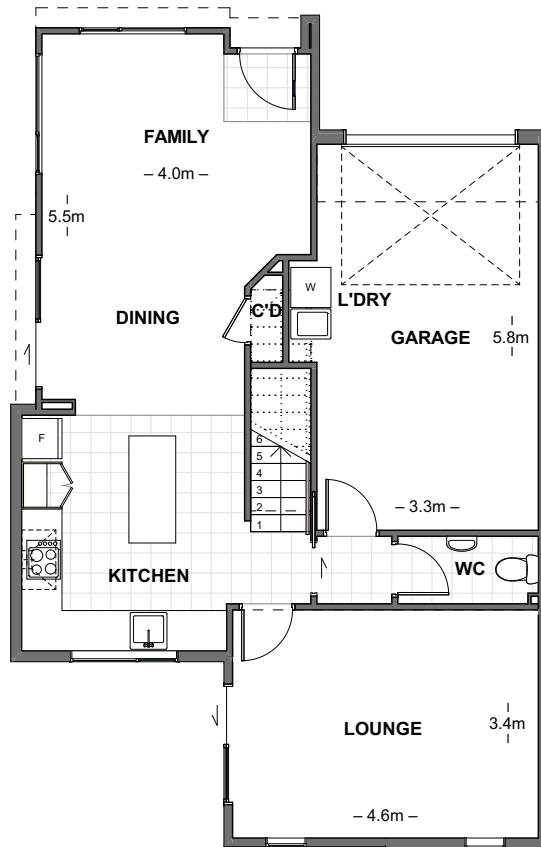

Boulcott Centraal

by Rudy van Baarle

LOT: 9

Shane Brockelbank
Licensed Real Estate Salesperson
021 459 622

LOWER LEVEL FLOOR PLAN
 80.02m²

UPPER LEVEL FLOOR PLAN
 62.39m²

Boulcott Centraal

by Rudy van Baarle

LOT: 9

Elevations

Shane Brockelbank
Licensed Real Estate Salesperson
021 459 622

LANDSCAPE KEY	
	BRUSHED CONCRETE
	EXPOSED AGGREGATE
	BRUSHED CONCRETE PATIO
	GARDEN BED
	CLOTHESLINE
	RUBBISH & RECYCLING
	BICYCLE
	STANDARD PALING FENCE
	1.8m HORIZONTAL SLAT SCREEN