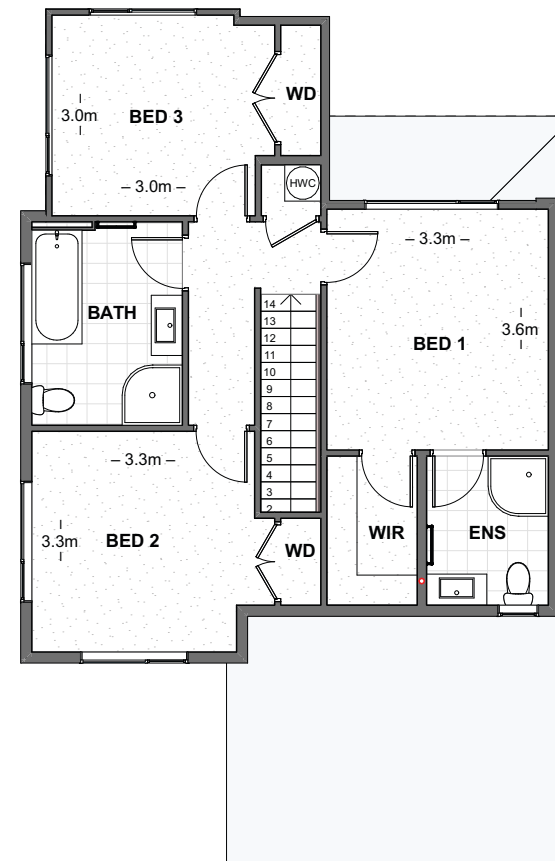

Boulcott Centraal

by Rudy van Baarle

LOT: 9

Shane Brockelbank
Licensed Real Estate Salesperson
021 459 622

LOWER LEVEL FLOOR PLAN
 80.02m²

UPPER LEVEL FLOOR PLAN
 62.39m²

Boulcott Centraal

by Rudy van Baarle

LOT: 9

Elevations

Shane Brockelbank
Licensed Real Estate Salesperson
021 459 622

LANDSCAPE KEY	
	BRUSHED CONCRETE
	EXPOSED AGGREGATE
	BRUSHED CONCRETE PATIO
	GARDEN BED
	CLOTHESLINE
	RUBBISH & RECYCLING
	BICYCLE
	STANDARD PALING FENCE
	1.8m HORIZONTAL SLAT SCREEN