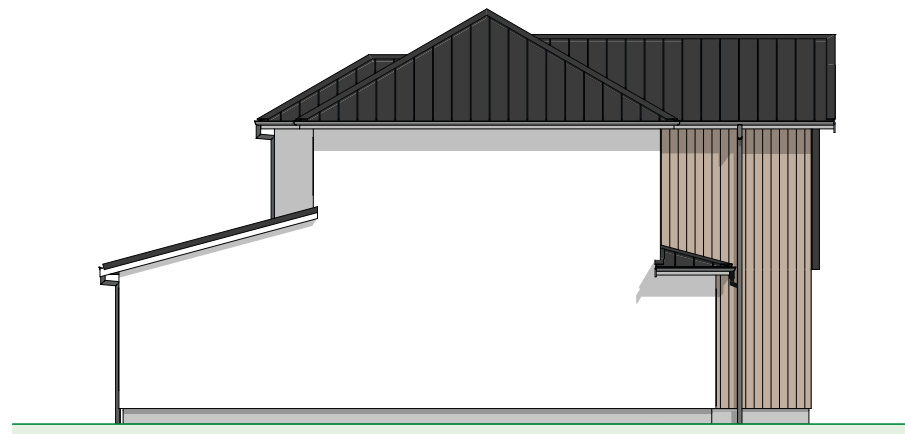

Boulcott Centraal

by Rudy van Baarle

LOT: 9

Shane Brockelbank
Licensed Real Estate Salesperson
021 459 622

LOWER LEVEL FLOOR PLAN
 80.02m²

UPPER LEVEL FLOOR PLAN
 62.39m²

Boulcott Centraal

by Rudy van Baarle

LOT: 9

Elevations

Shane Brockelbank
Licensed Real Estate Salesperson
021 459 622

LANDSCAPE KEY	
	BRUSHED CONCRETE
	EXPOSED AGGREGATE
	BRUSHED CONCRETE PATIO
	GARDEN BED
	CLOTHESLINE
	RUBBISH & RECYCLING
	BICYCLE
	STANDARD PALING FENCE
	1.8m HORIZONTAL SLAT SCREEN

PLANTING SCHEDULE	
CODE	BOTANICAL NAME
SHRUBS:	
LGR	Libertia Grandifolia
LLI	Lomandra 'lime tuff'
LPE	Libertia peregrinans
LLO	Lomandra longifolia
TREES:	
MBA	Malus ballerina

LIBERTIA GRANDIFLORA

LOMANDRA