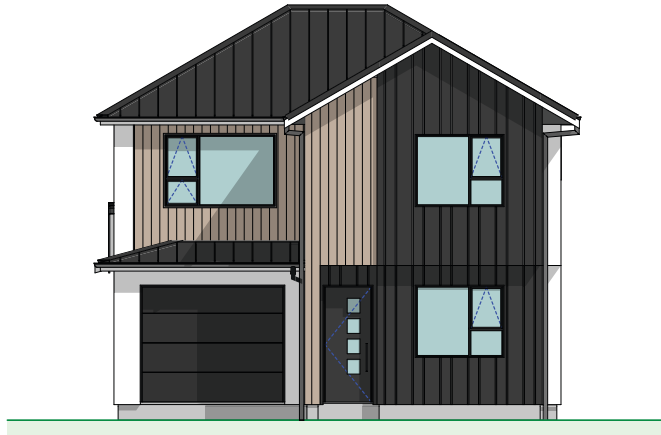

Boulcott Centraal

by Rudy van Baarle

LOT: 9

Shane Brockelbank
Licensed Real Estate Salesperson
021 459 622

LOWER LEVEL FLOOR PLAN
 80.02m²

UPPER LEVEL FLOOR PLAN
 62.39m²

Boulcott Centraal

by Rudy van Baarle

LOT: 9

Elevations

Shane Brockelbank
Licensed Real Estate Salesperson
021 459 622

LANDSCAPE KEY	
	BRUSHED CONCRETE
	EXPOSED AGGREGATE
	BRUSHED CONCRETE PATIO
	GARDEN BED
	CLOTHESLINE
	RUBBISH & RECYCLING
	BICYCLE
	STANDARD PALING FENCE
	1.8m HORIZONTAL SLAT SCREEN

PLANTING SCHEDULE	
CODE	BOTANICAL NAME
SHRUBS:	
LGR	Libertia Grandifolia
LLI	Lomandra 'lime tuff'
LPE	Libertia peregrinans
LLO	Lomandra longifolia
TREES:	
MBA	Malus ballerina

LIBERTIA GRANDIFLORA

LOMANDRA