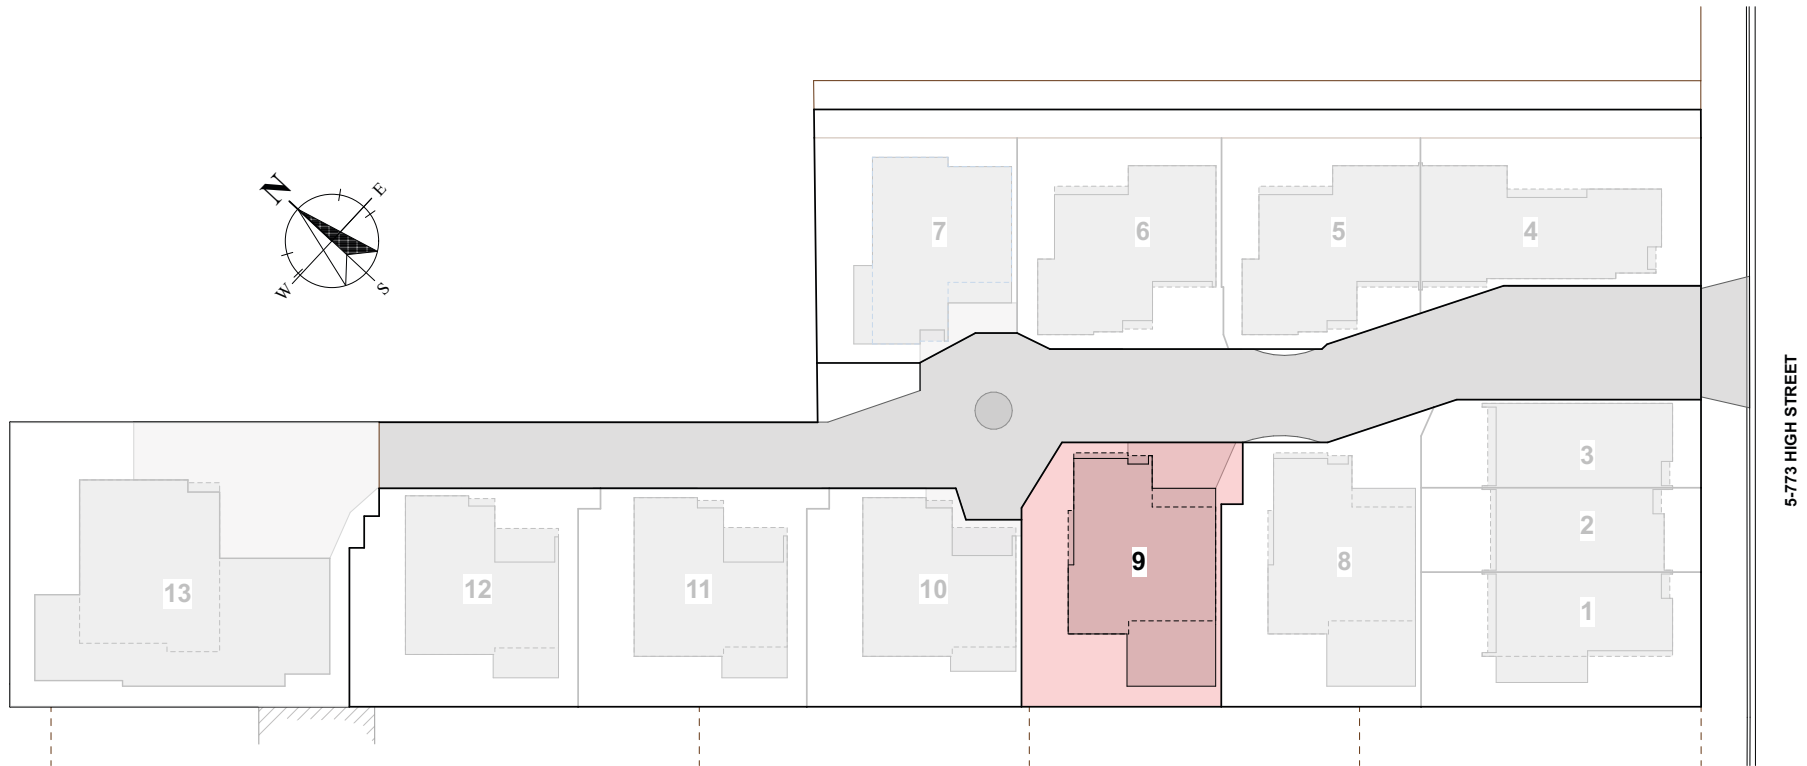

Boulcott Centraal

by Rudy van Baarle

LOT: 9

Shane Brockelbank
Licensed Real Estate Salesperson
021 459 622

LOWER LEVEL FLOOR PLAN
 80.02m²

UPPER LEVEL FLOOR PLAN
 62.39m²

Boulcott Centraal

by Rudy van Baarle

LOT: 9

Elevations

Shane Brockelbank
Licensed Real Estate Salesperson
021 459 622

LANDSCAPE KEY	
	BRUSHED CONCRETE
	EXPOSED AGGREGATE
	BRUSHED CONCRETE PATIO
	GARDEN BED
	CLOTHESLINE
	RUBBISH & RECYCLING
	BICYCLE
	STANDARD PALING FENCE
	1.8m HORIZONTAL SLAT SCREEN

PLANTING SCHEDULE	
CODE	BOTANICAL NAME
SHRUBS:	
LGR	Libertia Grandifolia
LLI	Lomandra 'lime tuff'
LPE	Libertia peregrinans
LLO	Lomandra longifolia
TREES:	
MBA	Malus ballerina

LIBERTIA GRANDIFLORA

LOMANDRA