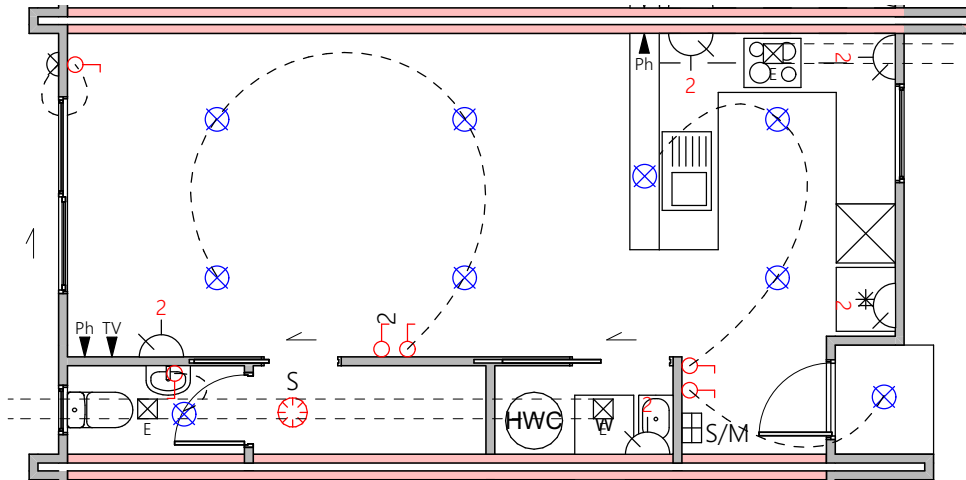

2 North West Elevation

3 South West Elevation

4 South East Elevation

Lot 3

| | |
|------------------|---------------------|
| Lower Floor Area | 38.47m ² |
| Upper Floor Area | 41.40m ² |
| Total Floor Area | 79.87m ² |

Lot 3

| | |
|------------------|---------------------|
| Lower Floor Area | 38.47m ² |
| Upper Floor Area | 41.40m ² |
| Total Floor Area | 79.87m ² |

Lot 3

Lower Electrical Plan

Upper Electrical Plan

| | | | | | |
|-----|-------------------|----|-------------------|-----|----------------------|
| S/M | Smart Meter | P | Power point | L | Light switch |
| G | Garage door motor | Ph | Phone outlet | 2-L | Two way light switch |
| S | Smoke detector | TV | Television outlet | ⊗ | Recessed downlight |
| E | Extractor fan | | | | |