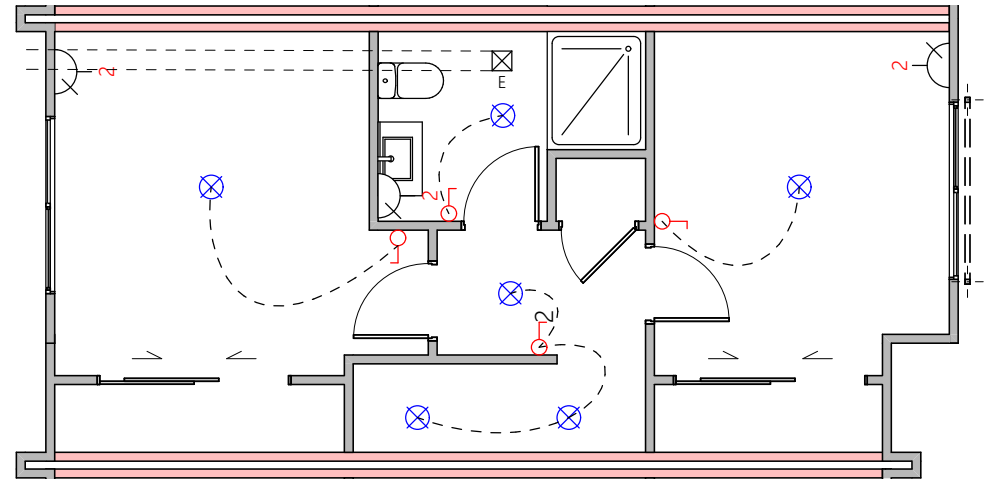

2 North West Elevation

3 South West Elevation

4 South East Elevation

Lot 3

| | |
|------------------|---------------------|
| Lower Floor Area | 38.47m ² |
| Upper Floor Area | 41.40m ² |
| Total Floor Area | 79.87m ² |

Lot 3

| | |
|------------------|---------------------|
| Lower Floor Area | 38.47m ² |
| Upper Floor Area | 41.40m ² |
| Total Floor Area | 79.87m ² |

Lot 3

Lower Electrical Plan

Upper Electrical Plan

| | | | | | |
|-----|-------------------|----|-------------------|-----|----------------------|
| S/M | Smart Meter | P | Power point | L | Light switch |
| G | Garage door motor | Ph | Phone outlet | 2-L | Two way light switch |
| S | Smoke detector | TV | Television outlet | ⊗ | Recessed downlight |
| E | Extractor fan | | | | |