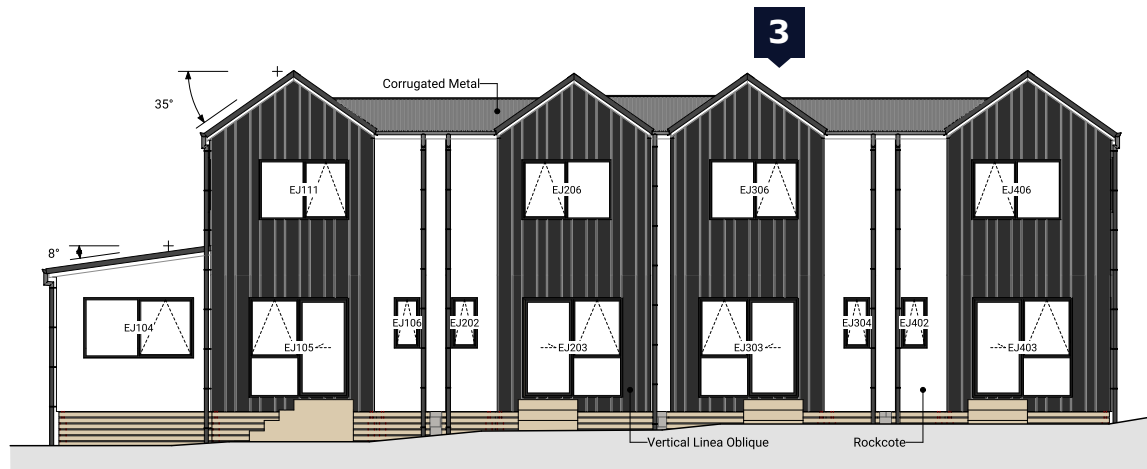

Lot 3

Glen Estate

64-66 GLEN RD, STOKES VALLEY

Lot 3

Lot 3

Lot 3

Lot 3

1 North East Elevation

2 North West Elevation

3 South West Elevation

4 South East Elevation

Lot 3

| | |
|------------------|---------------------|
| Lower Floor Area | 38.47m ² |
| Upper Floor Area | 41.40m ² |
| Total Floor Area | 79.87m ² |

Lot 3

| | |
|------------------|---------------------|
| Lower Floor Area | 38.47m ² |
| Upper Floor Area | 41.40m ² |
| Total Floor Area | 79.87m ² |

Lot 3

Lower Electrical Plan

Upper Electrical Plan

| | | | | | |
|-----|-------------------|----|-------------------|-----|----------------------|
| S/M | Smart Meter | P | Power point | L | Light switch |
| G | Garage door motor | Ph | Phone outlet | 2-L | Two way light switch |
| S | Smoke detector | TV | Television outlet | ⊗ | Recessed downlight |
| E | Extractor fan | | | | |

Lot 3

Lot 3

| | Product | Colour/Finish |
|--|---|-----------------------------------|
| EXTERIOR LOT 3 | | |
| Roof | Colorsteel Corrugated | Flaxpod |
| Fascia/Barge Boards | Colorsteel | Flaxpod |
| Spouting | Colorsteel | Flaxpod |
| Downpipes | Colorsteel Marley PVC Colour (if retention tank) | Flaxpod OR Ironsand |
| Retention Tank (if required) | Thin Tanks NZ | Monument |
| Soffits/Eaves | Painted | Wattyl Men In Black |
| Cladding 1 | Linea Oblique – vertical (painted) | Wattyl Men In Black |
| Cladding 2 | Rockcote Plaster (painted) | Resene Half Foggy Grey |
| Cladding 3 | Cedar – vertical (stained) | Wattyl Forestwood (Iron Bark) |
| Concrete Letterbox | Painted | Wattyl Enclose Half |
| Aluminium Joinery (with clear glass) | Powdercoated | Flaxpod |
| (Residential Hardware to all aluminium joinery is colour matched to joinery) | | |
| Front Door | Vertical Groove | Flaxpod |
| Front Door Handle | Residential Lever Hardware | Powdercoat finish matched to door |