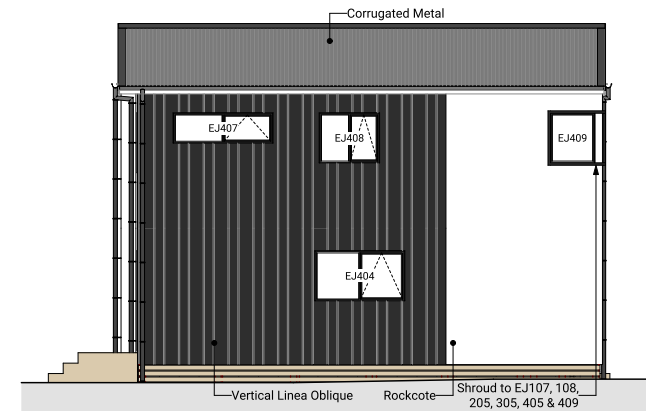

Lot 3

Glen Estate

64-66 GLEN RD, STOKES VALLEY

Lot 3

Lot 3

Lot 3

Lot 3

1 North East Elevation

2 North West Elevation

3 South West Elevation

4 South East Elevation

Lot 3

| | |
|------------------|---------------------|
| Lower Floor Area | 38.47m ² |
| Upper Floor Area | 41.40m ² |
| Total Floor Area | 79.87m ² |