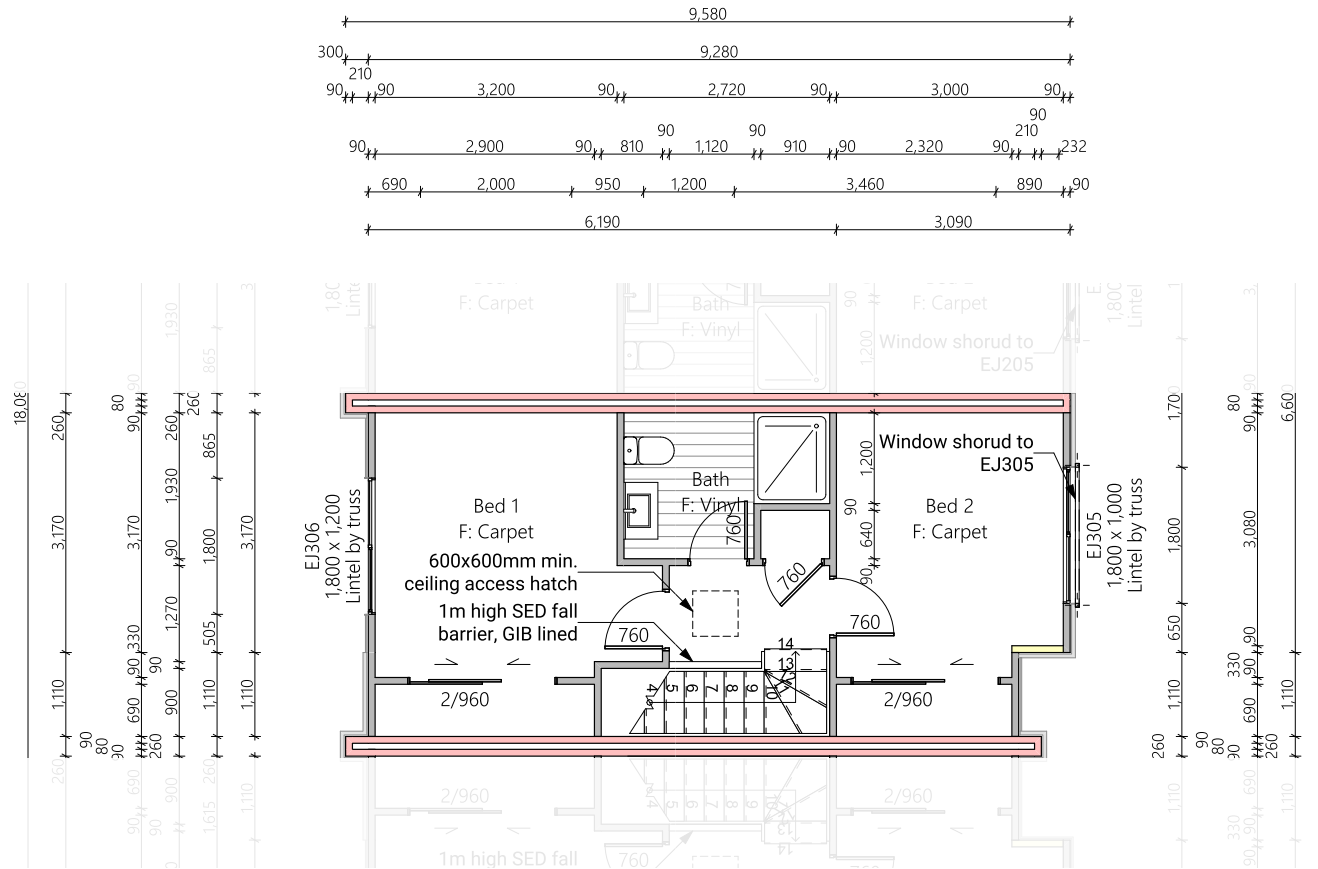

2 North West Elevation

3 South West Elevation

4 South East Elevation

Lot 3

| | |
|------------------|---------------------|
| Lower Floor Area | 38.47m ² |
| Upper Floor Area | 41.40m ² |
| Total Floor Area | 79.87m ² |

Lot 3

| | |
|------------------|---------------------|
| Lower Floor Area | 38.47m ² |
| Upper Floor Area | 41.40m ² |
| Total Floor Area | 79.87m ² |

Lot 3

Lower Electrical Plan

Upper Electrical Plan

| | | | | | |
|-----|-------------------|----|-------------------|-----|----------------------|
| S/M | Smart Meter | P | Power point | L | Light switch |
| G | Garage door motor | Ph | Phone outlet | 2-L | Two way light switch |
| S | Smoke detector | TV | Television outlet | ⊗ | Recessed downlight |
| E | Extractor fan | | | | |