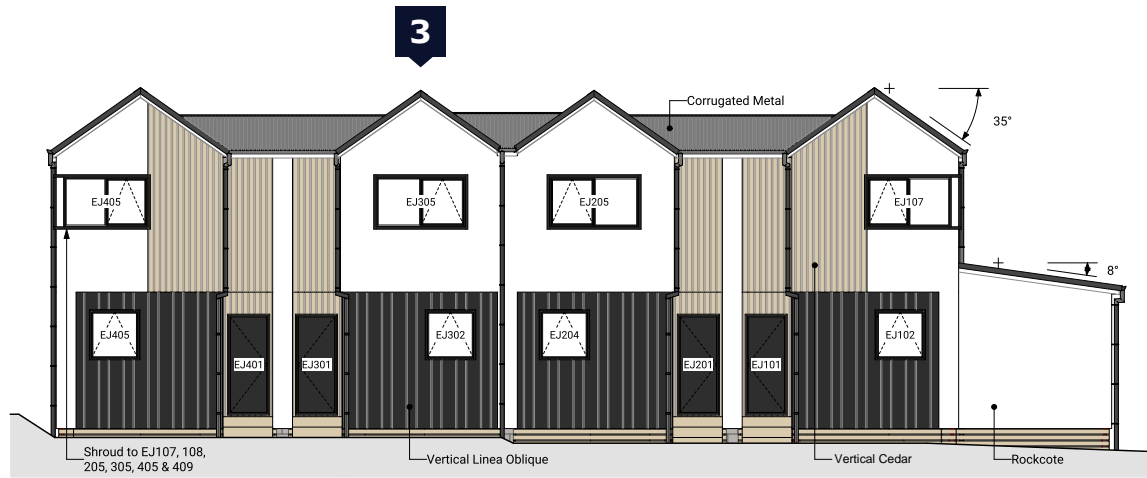

Lot 3

Glen Estate

64-66 GLEN RD, STOKES VALLEY

Lot 3

Lot 3

Lot 3

Lot 3

1 North East Elevation

2 North West Elevation

3 South West Elevation

4 South East Elevation

Lot 3

| | |
|------------------|---------------------|
| Lower Floor Area | 38.47m ² |
| Upper Floor Area | 41.40m ² |
| Total Floor Area | 79.87m ² |

Lot 3

| | |
|------------------|---------------------|
| Lower Floor Area | 38.47m ² |
| Upper Floor Area | 41.40m ² |
| Total Floor Area | 79.87m ² |

Lot 3

Lower Electrical Plan

Upper Electrical Plan

| | | | | | |
|-----|-------------------|----|-------------------|-----|----------------------|
| S/M | Smart Meter | P | Power point | L | Light switch |
| G | Garage door motor | Ph | Phone outlet | 2-L | Two way light switch |
| S | Smoke detector | TV | Television outlet | ⊗ | Recessed downlight |
| E | Extractor fan | | | | |

Lot 3

Lot 3

| | Product | Colour/Finish |
|--|---|-----------------------------------|
| EXTERIOR LOT 3 | | |
| Roof | Colorsteel Corrugated | Flaxpod |
| Fascia/Barge Boards | Colorsteel | Flaxpod |
| Spouting | Colorsteel | Flaxpod |
| Downpipes | Colorsteel Marley PVC Colour (if retention tank) | Flaxpod OR Ironsand |
| Retention Tank (if required) | Thin Tanks NZ | Monument |
| Soffits/Eaves | Painted | Wattyl Men In Black |
| Cladding 1 | Linea Oblique – vertical (painted) | Wattyl Men In Black |
| Cladding 2 | Rockcote Plaster (painted) | Resene Half Foggy Grey |
| Cladding 3 | Cedar – vertical (stained) | Wattyl Forestwood (Iron Bark) |
| Concrete Letterbox | Painted | Wattyl Enclose Half |
| Aluminium Joinery (with clear glass) | Powdercoated | Flaxpod |
| (Residential Hardware to all aluminium joinery is colour matched to joinery) | | |
| Front Door | Vertical Groove | Flaxpod |
| Front Door Handle | Residential Lever Hardware | Powdercoat finish matched to door |