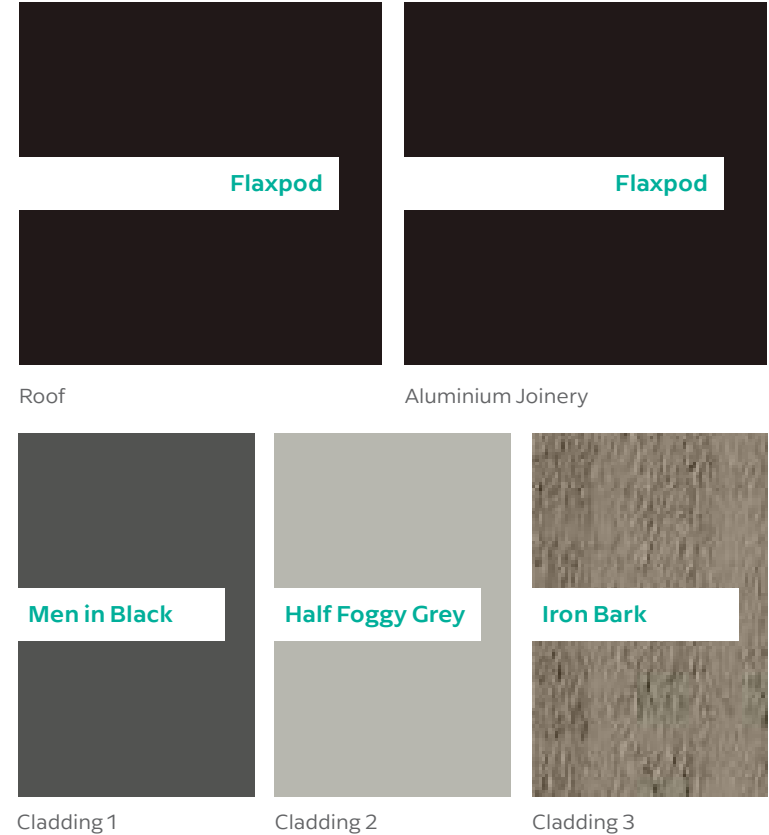

Lot 3

Lot 3

| | Product | Colour/Finish |
|--|---|-----------------------------------|
| EXTERIOR LOT 3 | | |
| Roof | Colorsteel Corrugated | Flaxpod |
| Fascia/Barge Boards | Colorsteel | Flaxpod |
| Spouting | Colorsteel | Flaxpod |
| Downpipes | Colorsteel Marley PVC Colour (if retention tank) | Flaxpod OR Ironsand |
| Retention Tank (if required) | Thin Tanks NZ | Monument |
| Soffits/Eaves | Painted | Wattyl Men In Black |
| Cladding 1 | Linea Oblique – vertical (painted) | Wattyl Men In Black |
| Cladding 2 | Rockcote Plaster (painted) | Resene Half Foggy Grey |
| Cladding 3 | Cedar – vertical (stained) | Wattyl Forestwood (Iron Bark) |
| Concrete Letterbox | Painted | Wattyl Enclose Half |
| Aluminium Joinery (with clear glass) | Powdercoated | Flaxpod |
| (Residential Hardware to all aluminium joinery is colour matched to joinery) | | |
| Front Door | Vertical Groove | Flaxpod |
| Front Door Handle | Residential Lever Hardware | Powdercoat finish matched to door |

All colour swatches are indicative only