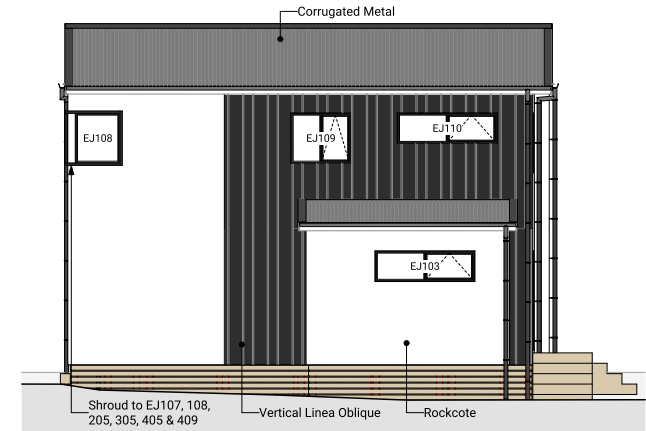

Lot 3

Glen Estate

64-66 GLEN RD, STOKES VALLEY

Lot 3

Lot 3

Lot 3

Lot 3

1 North East Elevation

2 North West Elevation

3 South West Elevation

4 South East Elevation

Lot 3

| | |
|------------------|---------------------|
| Lower Floor Area | 38.47m ² |
| Upper Floor Area | 41.40m ² |
| Total Floor Area | 79.87m ² |