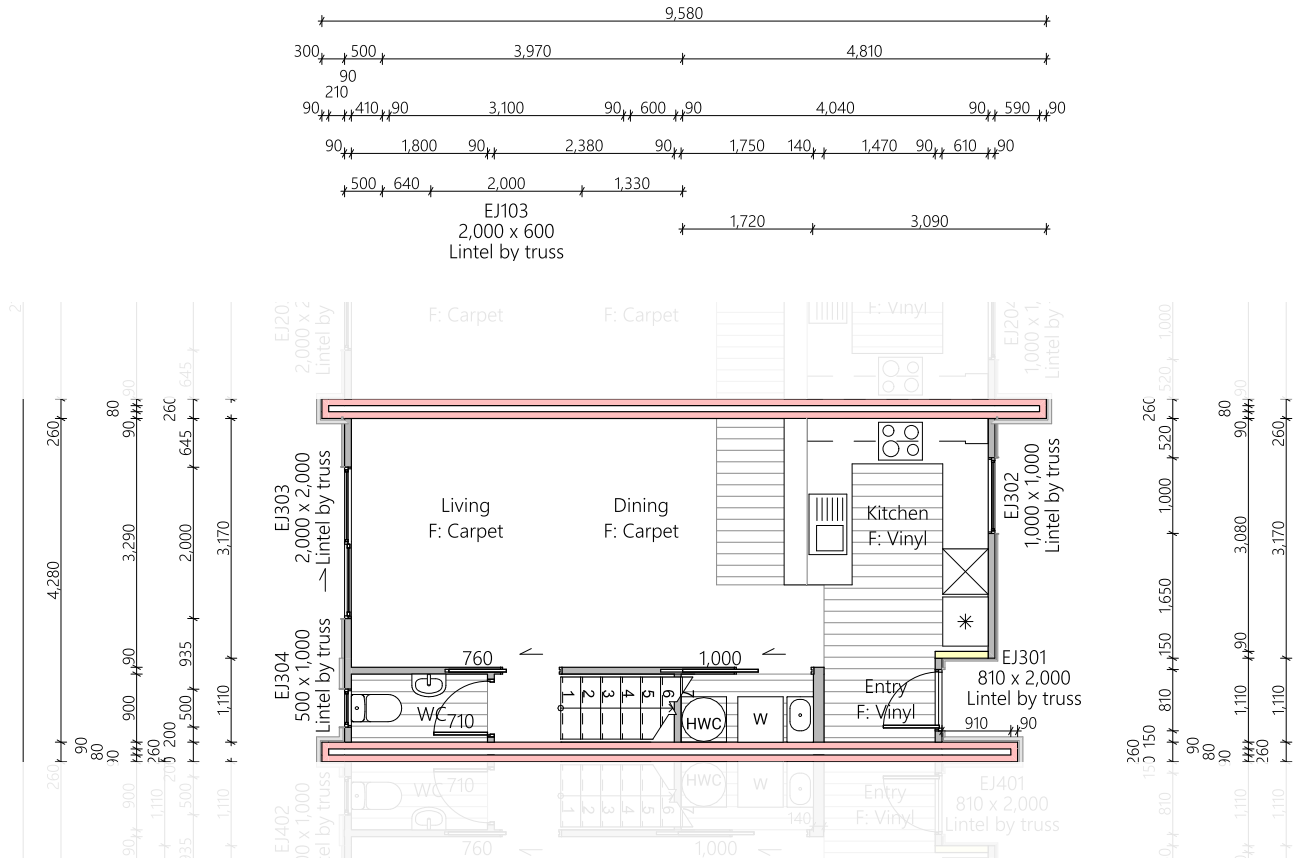

2 North West Elevation

3 South West Elevation

4 South East Elevation

Lot 3

| | |
|------------------|---------------------|
| Lower Floor Area | 38.47m ² |
| Upper Floor Area | 41.40m ² |
| Total Floor Area | 79.87m ² |

Lot 3

| | |
|------------------|---------------------|
| Lower Floor Area | 38.47m ² |
| Upper Floor Area | 41.40m ² |
| Total Floor Area | 79.87m ² |

Lot 3

Lower Electrical Plan

Upper Electrical Plan

| | | | | | |
|-----|-------------------|----|-------------------|-----|----------------------|
| S/M | Smart Meter | P | Power point | L | Light switch |
| G | Garage door motor | Ph | Phone outlet | 2-L | Two way light switch |
| S | Smoke detector | TV | Television outlet | ⊗ | Recessed downlight |
| E | Extractor fan | | | | |