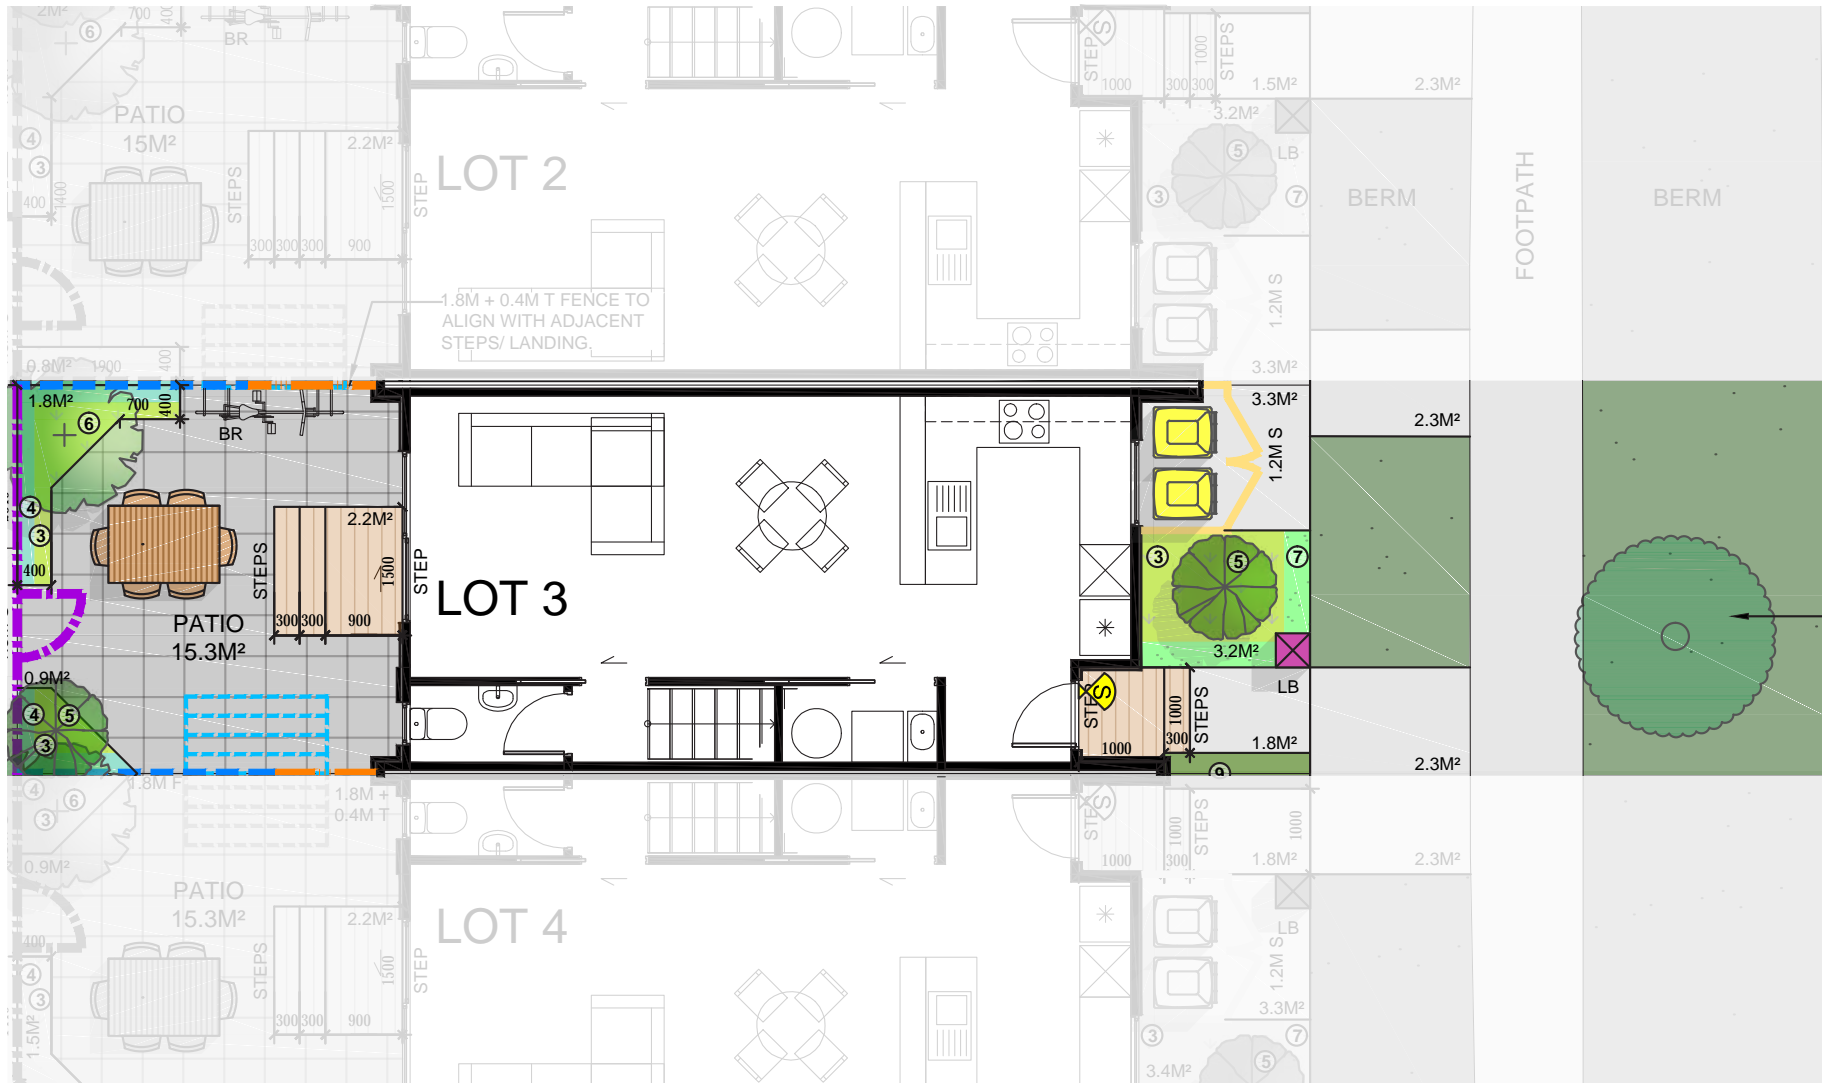

2 North West Elevation

3 South West Elevation

4 South East Elevation

Lot 3

| | |
|------------------|---------------------|
| Lower Floor Area | 38.47m ² |
| Upper Floor Area | 41.40m ² |
| Total Floor Area | 79.87m ² |

Lot 3

| | |
|------------------|---------------------|
| Lower Floor Area | 38.47m ² |
| Upper Floor Area | 41.40m ² |
| Total Floor Area | 79.87m ² |

Lot 3

Lower Electrical Plan

Upper Electrical Plan

| | | | | | |
|-----|-------------------|----|-------------------|-----|----------------------|
| S/M | Smart Meter | P | Power point | L | Light switch |
| G | Garage door motor | Ph | Phone outlet | 2-L | Two way light switch |
| S | Smoke detector | TV | Television outlet | ⊗ | Recessed downlight |
| E | Extractor fan | | | | |

Lot 3

Lot 3

| | Product | Colour/Finish |
|--|---|-----------------------------------|
| EXTERIOR LOT 3 | | |
| Roof | Colorsteel Corrugated | Flaxpod |
| Fascia/Barge Boards | Colorsteel | Flaxpod |
| Spouting | Colorsteel | Flaxpod |
| Downpipes | Colorsteel Marley PVC Colour (if retention tank) | Flaxpod OR Ironsand |
| Retention Tank (if required) | Thin Tanks NZ | Monument |
| Soffits/Eaves | Painted | Wattyl Men In Black |
| Cladding 1 | Linea Oblique – vertical (painted) | Wattyl Men In Black |
| Cladding 2 | Rockcote Plaster (painted) | Resene Half Foggy Grey |
| Cladding 3 | Cedar – vertical (stained) | Wattyl Forestwood (Iron Bark) |
| Concrete Letterbox | Painted | Wattyl Enclose Half |
| Aluminium Joinery (with clear glass) | Powdercoated | Flaxpod |
| (Residential Hardware to all aluminium joinery is colour matched to joinery) | | |
| Front Door | Vertical Groove | Flaxpod |
| Front Door Handle | Residential Lever Hardware | Powdercoat finish matched to door |