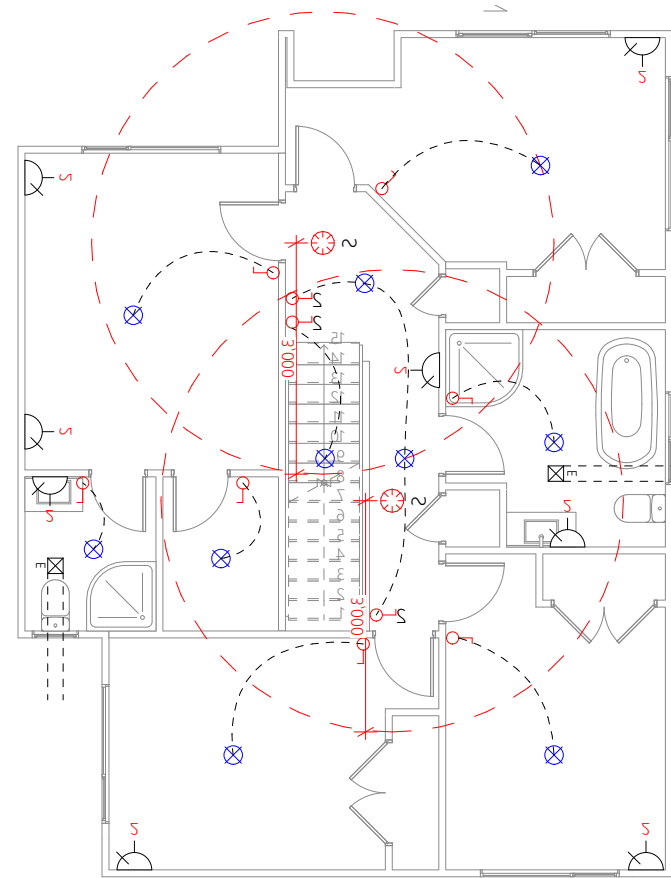

# Lot 11

Lower Floor Area	183.7m <sup>2</sup>
Upper Floor Area	183.9m <sup>2</sup>
<b>Total Floor Area</b>	<b>1167.6m<sup>2</sup></b>

# Lot 11

Lower Floor Area	83.7m <sup>2</sup>
Upper Floor Area	83.9m <sup>2</sup>
<b>Total Floor Area</b>	<b> 167.6m<sup>2</sup></b>

# Lot 11

Lower Electrical Plan

Upper Electrical Plan

- |  |                      |  |                   |  |                   |
|--|----------------------|--|-------------------|--|-------------------|
|  | Light switch         |  | Smart Meter       |  | Extractor fan     |
|  | Two way light switch |  | Garage door motor |  | Phone outlet      |
|  | Recessed downlight   |  | Smoke detector    |  | Television outlet |
|  | Power point          |  |                   |  |                   |