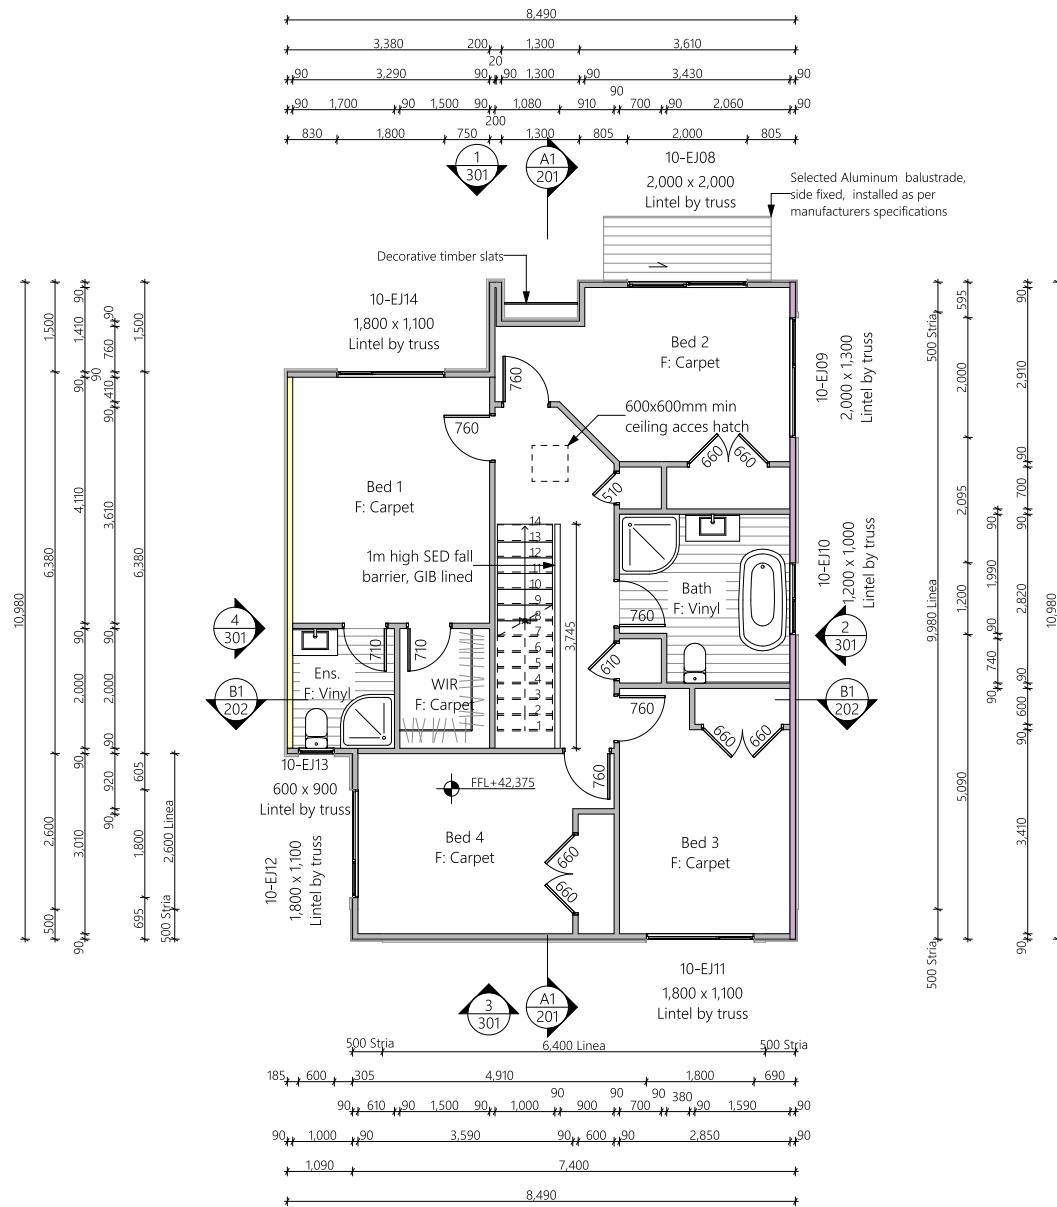

# Lot 11

1 West Elevation

2 North Elevation

3 East Elevation

4 South Elevation

# Lot 11

Lower Floor Area	183.7m <sup>2</sup>
Upper Floor Area	183.9m <sup>2</sup>
<b>Total Floor Area</b>	<b>1167.6m<sup>2</sup></b>

# Lot 11

Lower Floor Area	83.7m <sup>2</sup>
Upper Floor Area	83.9m <sup>2</sup>
<b>Total Floor Area</b>	<b> 167.6m<sup>2</sup></b>