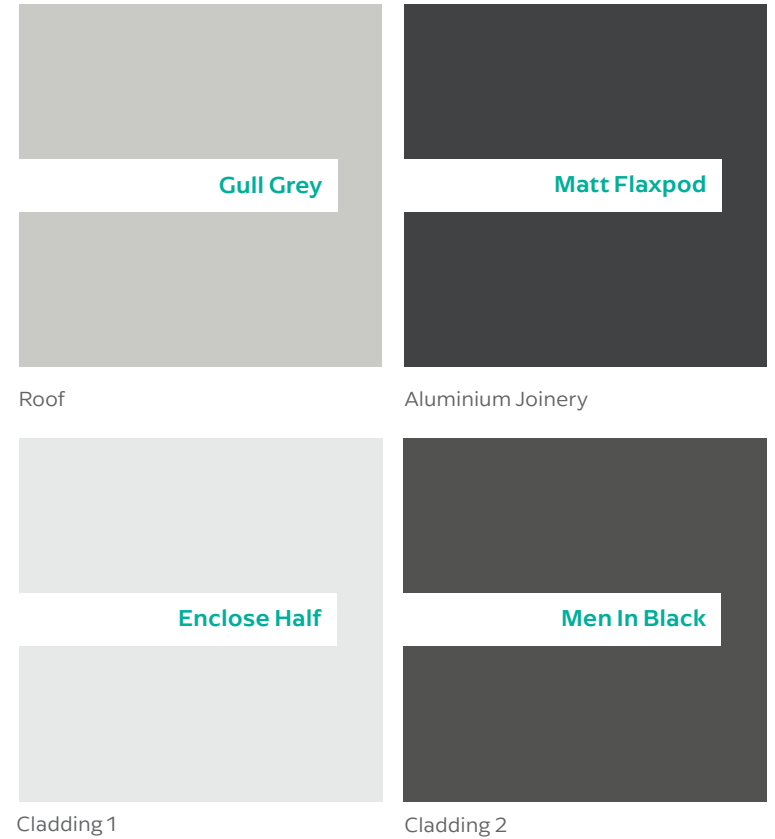

Lot 11

	Product	Colour/Finish
EXTERIOR LOT 11		
Roof	Colorsteel Corrugated (as shown on plan)	Gull Grey
Fascia/Barge Boards	Colorsteel	Gull Grey
Spouting	Colorsteel	Gull Grey
Downpipes	Marley PVC Colour (retention tank)	Titanium
Retention Tank (if required)	Thintanks NZ	Light Grey
Soffits	Painted	Wattyl Enclose Half
Cladding 1	Linea weatherboard — painted	Wattyl Enclose Half
Cladding 2	Stria (horizontal) cladding – painted	Wattyl Men In Black
Concrete Letterbox	Painted	Wattyl Men In Black
Garage Doors	Dominator Montana smooth	Gull Grey
Garage Door Reveal	Timber Painted	Wattyl Enclose Half
Aluminium Joinery (with clear glass)	Powdercoated	Matt Flaxpod
Aluminium Balustrading	Powdercoated	Matt Ghost Grey
(Residential Hardware to all aluminium joinery is colour matched to joinery)		
Front Doors	Vertical Groove	Flaxpod
Front Door Handle	Residential Lever Hardware	Powdercoat finish matched to door

Note: Decking and supporting timber posts and beams are left natural

All colour swatches are indicative only