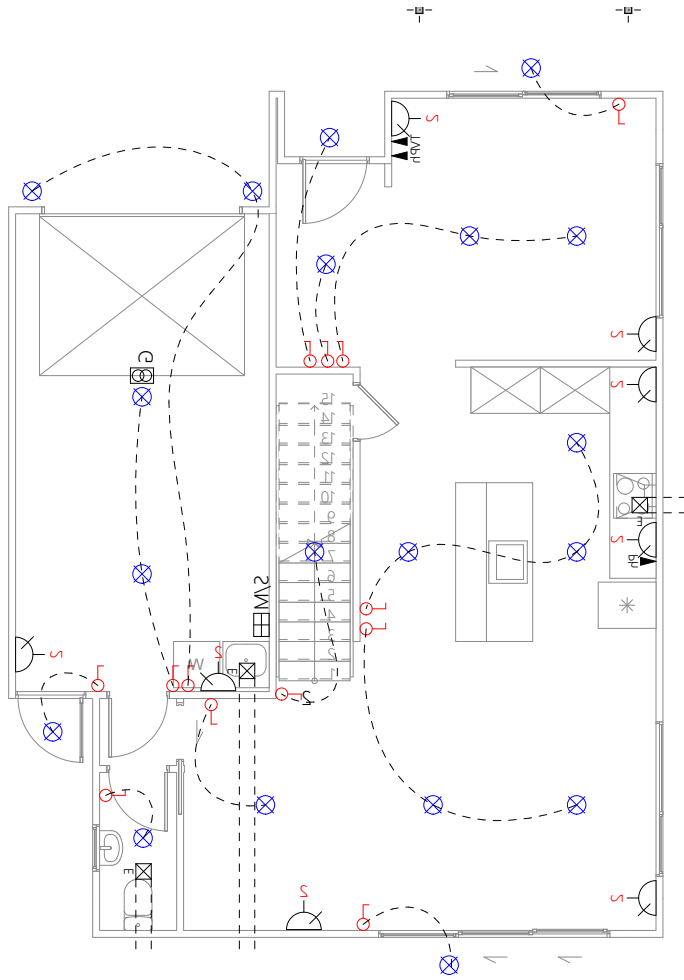

# Lot 11

1 West Elevation

2 North Elevation

3 East Elevation

4 South Elevation

# Lot 11

Lower Floor Area	183.7m <sup>2</sup>
Upper Floor Area	183.9m <sup>2</sup>
<b>Total Floor Area</b>	<b>1167.6m<sup>2</sup></b>

# Lot 11

Lower Floor Area	83.7m <sup>2</sup>
Upper Floor Area	83.9m <sup>2</sup>
<b>Total Floor Area</b>	<b> 167.6m<sup>2</sup></b>

# Lot 11

Lower Electrical Plan

Upper Electrical Plan

- |  |                      |  |                   |  |                   |
|--|----------------------|--|-------------------|--|-------------------|
|  | Light switch         |  | Smart Meter       |  | Extractor fan     |
|  | Two way light switch |  | Garage door motor |  | Phone outlet      |
|  | Recessed downlight   |  | Smoke detector    |  | Television outlet |
|  | Power point          |  |                   |  |                   |