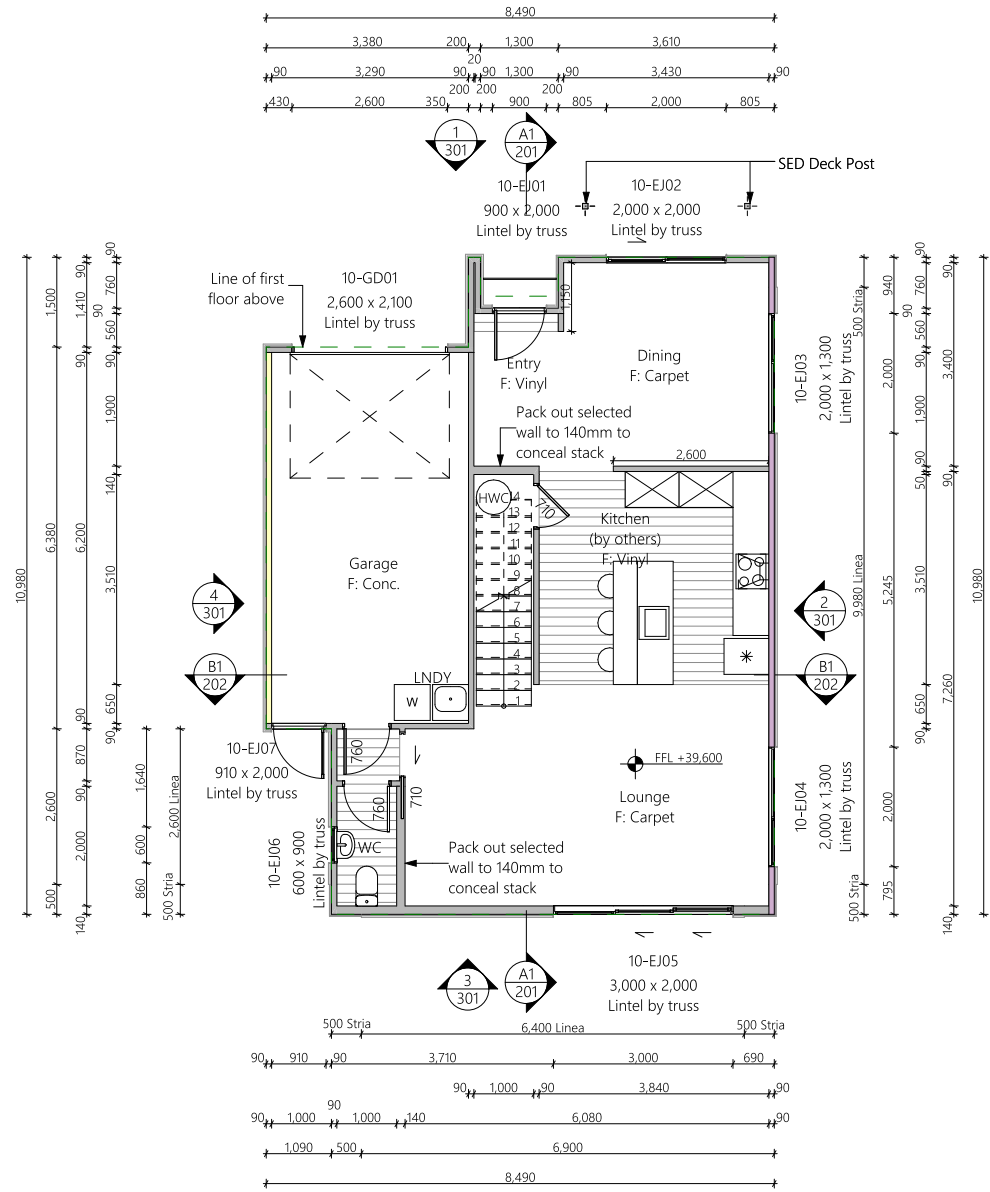

# Lot 11

1 West Elevation

2 North Elevation

3 East Elevation

4 South Elevation

# Lot 11

Lower Floor Area	183.7m <sup>2</sup>
Upper Floor Area	183.9m <sup>2</sup>
<b>Total Floor Area</b>	<b>1167.6m<sup>2</sup></b>

# Lot 11

Lower Floor Area	83.7m <sup>2</sup>
Upper Floor Area	83.9m <sup>2</sup>
<b>Total Floor Area</b>	<b> 167.6m<sup>2</sup></b>