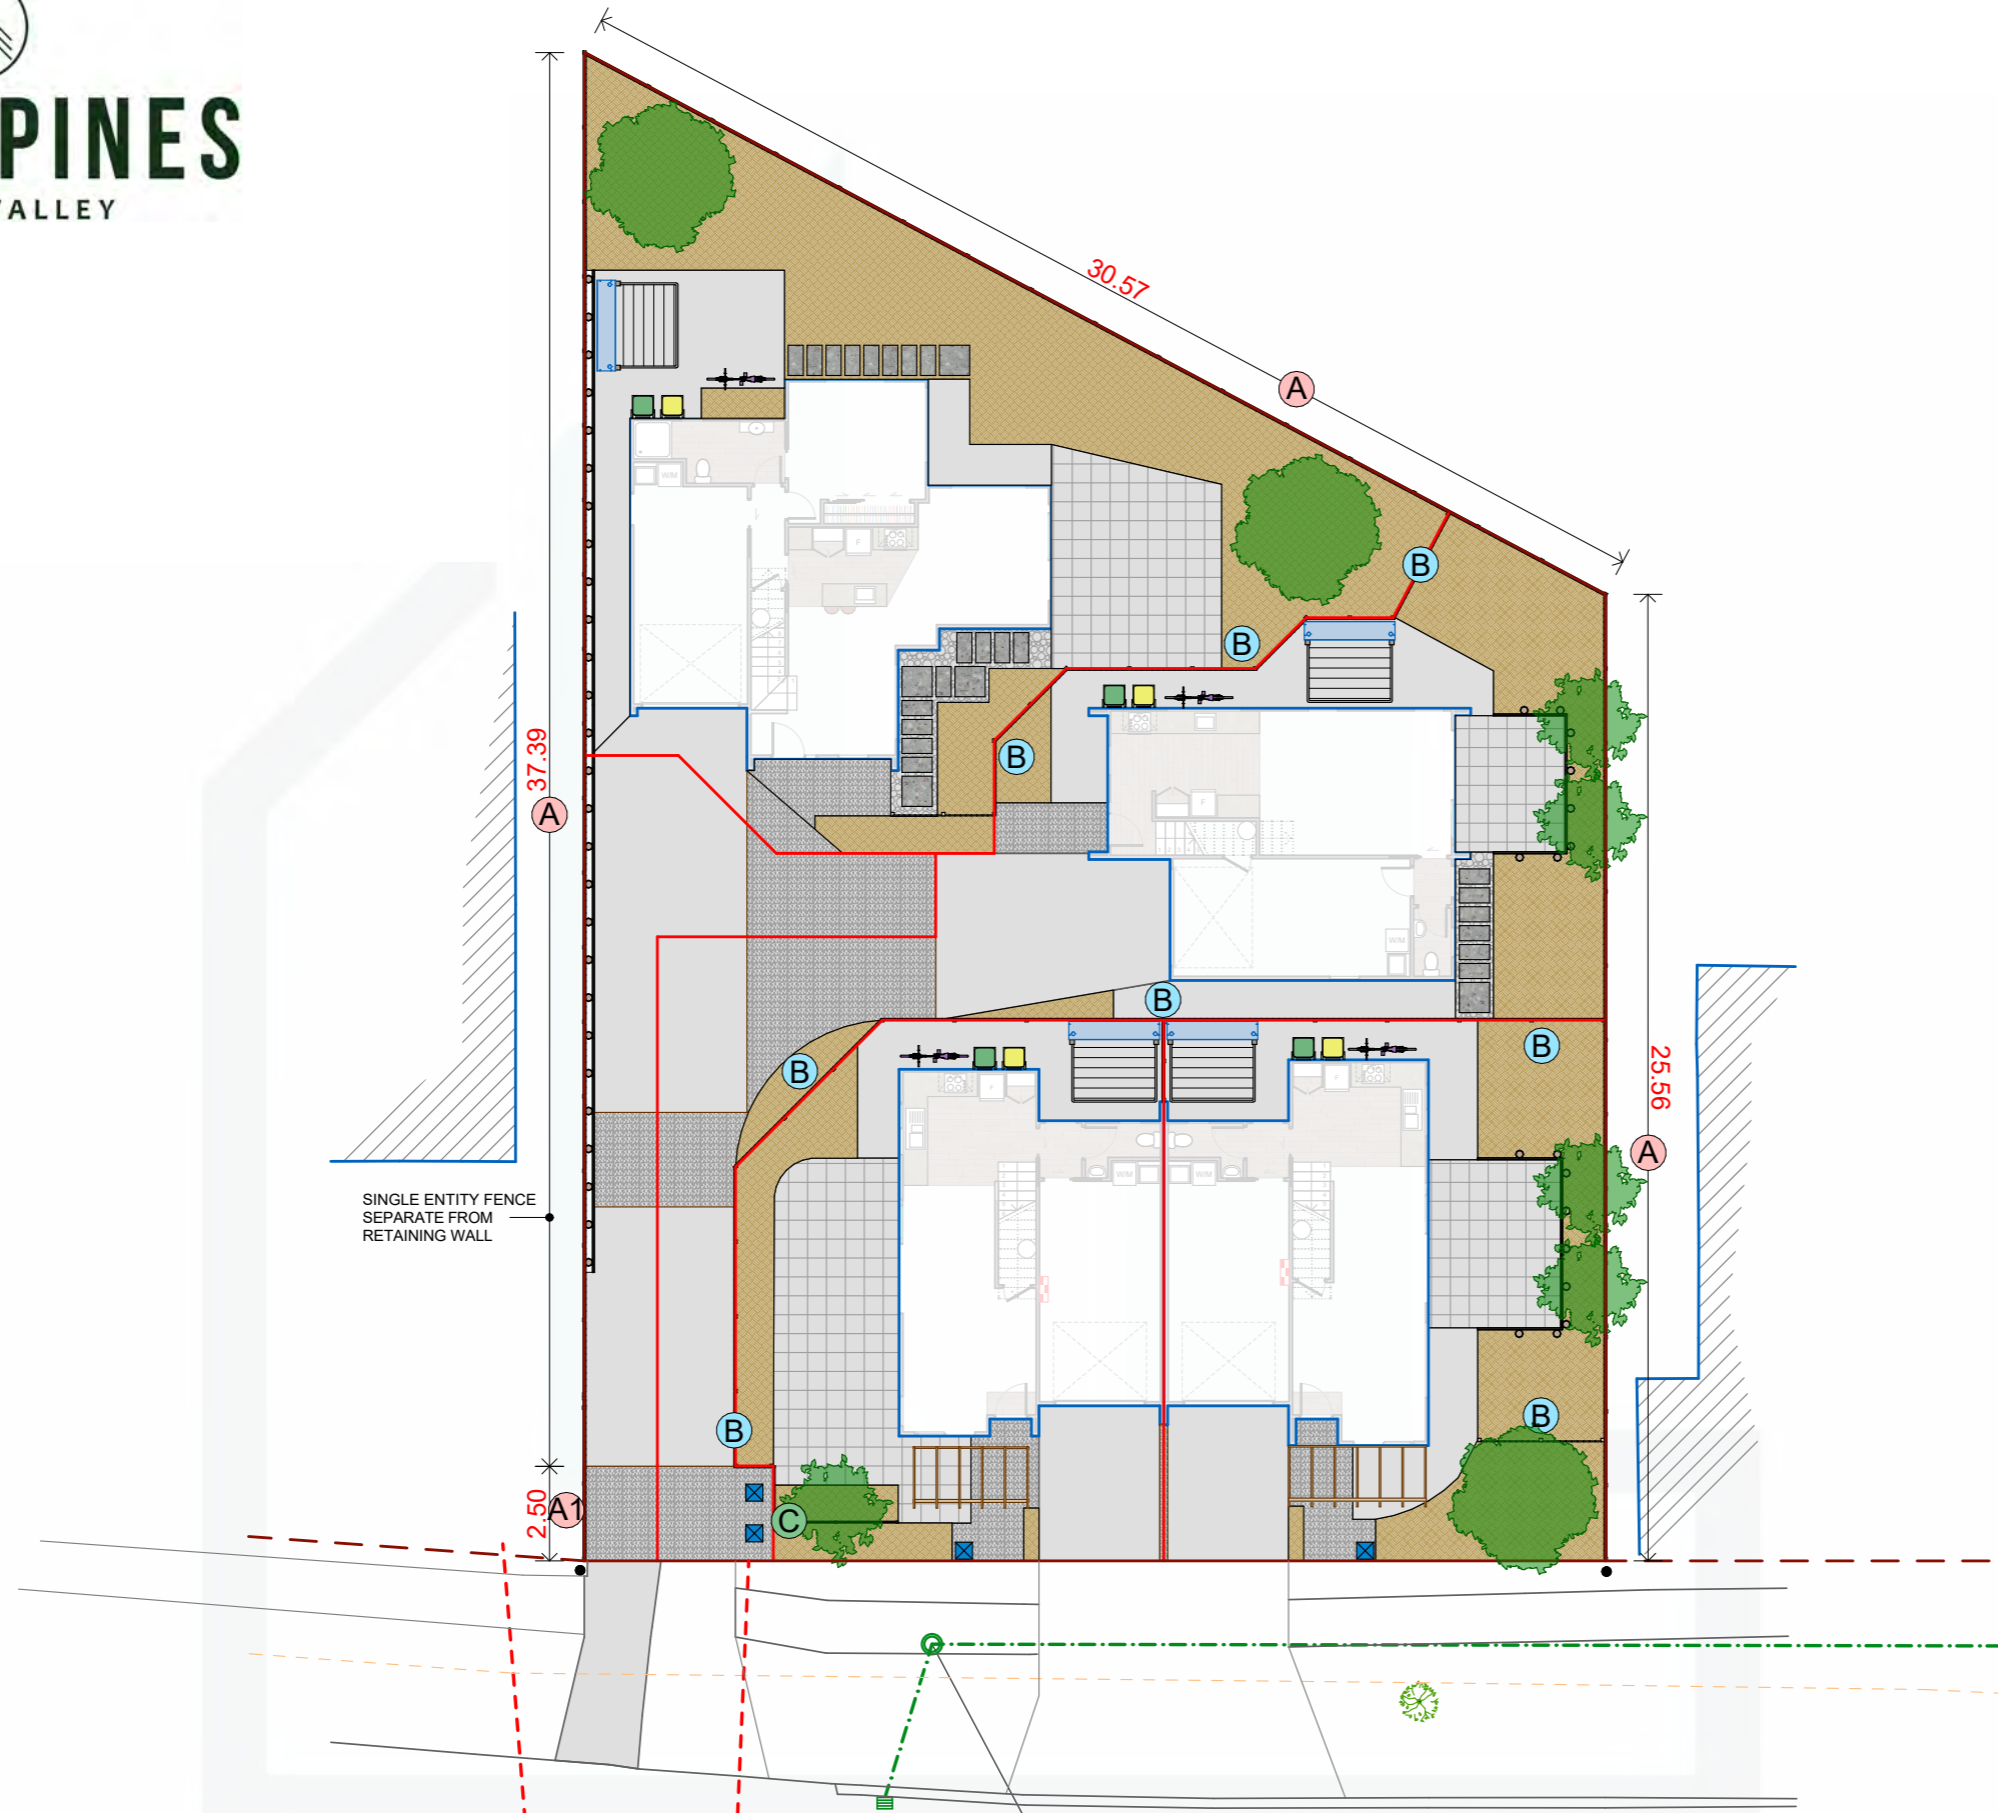

RIVER PINES

STOKES VALLEY

Lot: 2
Site Map
Site Area: 162.72m²

0800 FRIDAY
www.fridayhomes.co.nz

**We're
Building
Better**

John and Maria O'Flaherty
Licensed Real Estate Salesperson
oflahertyteam@redcoats.co.nz

Professionals
Redcoats Limited Licensed REAA 2008

Electrical Legend

-  Light switch
-  Two way light switch
-  Feature light
-  External wall light
-  Recessed downlight
-  Ext. Security Light (Sesored)
-  Fluorescent light
-  Power point
-  Smart Meter
-  Meter box
-  Distribution board
-  Garage door motor
-  Smoke detector
-  Extractor fan
-  Phone outlet
-  Television outlet

LANDSCAPE KEY	
	BRUSHED CONCRETE
	CONCRETE PATIO WITH DECORATIVE SAW CUTS
	EXPOSED AGGREGATE
	400x800mm PAVERS IN GRAVEL
	GARDEN BED
	LETTERBOXES
	RUBBISH & RECYCLING
	CLOTHESLINE
	2000L THINTANK
	BIKE
	1.8m STANDARD PALING FENCE
	1.0m STANDARD PALING FENCE
	1.8m TIMBER SCREEN
	1.2m PERMEABLE SCREEN

CLIENT: Friday Homes

SITE ADDRESS: TH 1 & 2, 4 Horoeka Street, Stokes Valley

Status: CONFIRMED

DATE: 25.06.2021

EXTERIOR (We have been advised that there are no colour restrictions)		
	Product	Colour/Finish
Roof	Colorsteel Corrugated	Grey Friars
Fascia/Barge Boards	Colorsteel	Grey Friars
Spouting	Colorsteel	Grey Friars
Downpipes	Colorsteel	Grey Friars
Soffits/Eaves	Painted	Wattyl Enclose Half FN#58171
Cladding 1	Linea weatherboard - painted	Wattyl Metamorphic Quarter GY-12-1-69
Cladding 2	Axon Vertical cladding – painted	Wattyl Stormy #59227
Cladding 3 (pergola)	Pine Timber - stained	Wattyl Forestwood Colour: Rustic Oak
Concrete Letterbox	Painted	Wattyl Stormy
Garage Door	Dominator Valero (smooth)	Colour: Grey Friars
Garage Door Reveal	Painted	Wattyl Metamorphic Quarter
Aluminium Joinery (with clear glass)	Powdercoated	Colour: Silver Pearl
Front Door	Vertical Groove	TH1 Colour: Matt Appliance White TH2 Colour: Matt Flaxpod
Front Door Handle	Residential Lever Hardware	Powdercoat finish matched to door