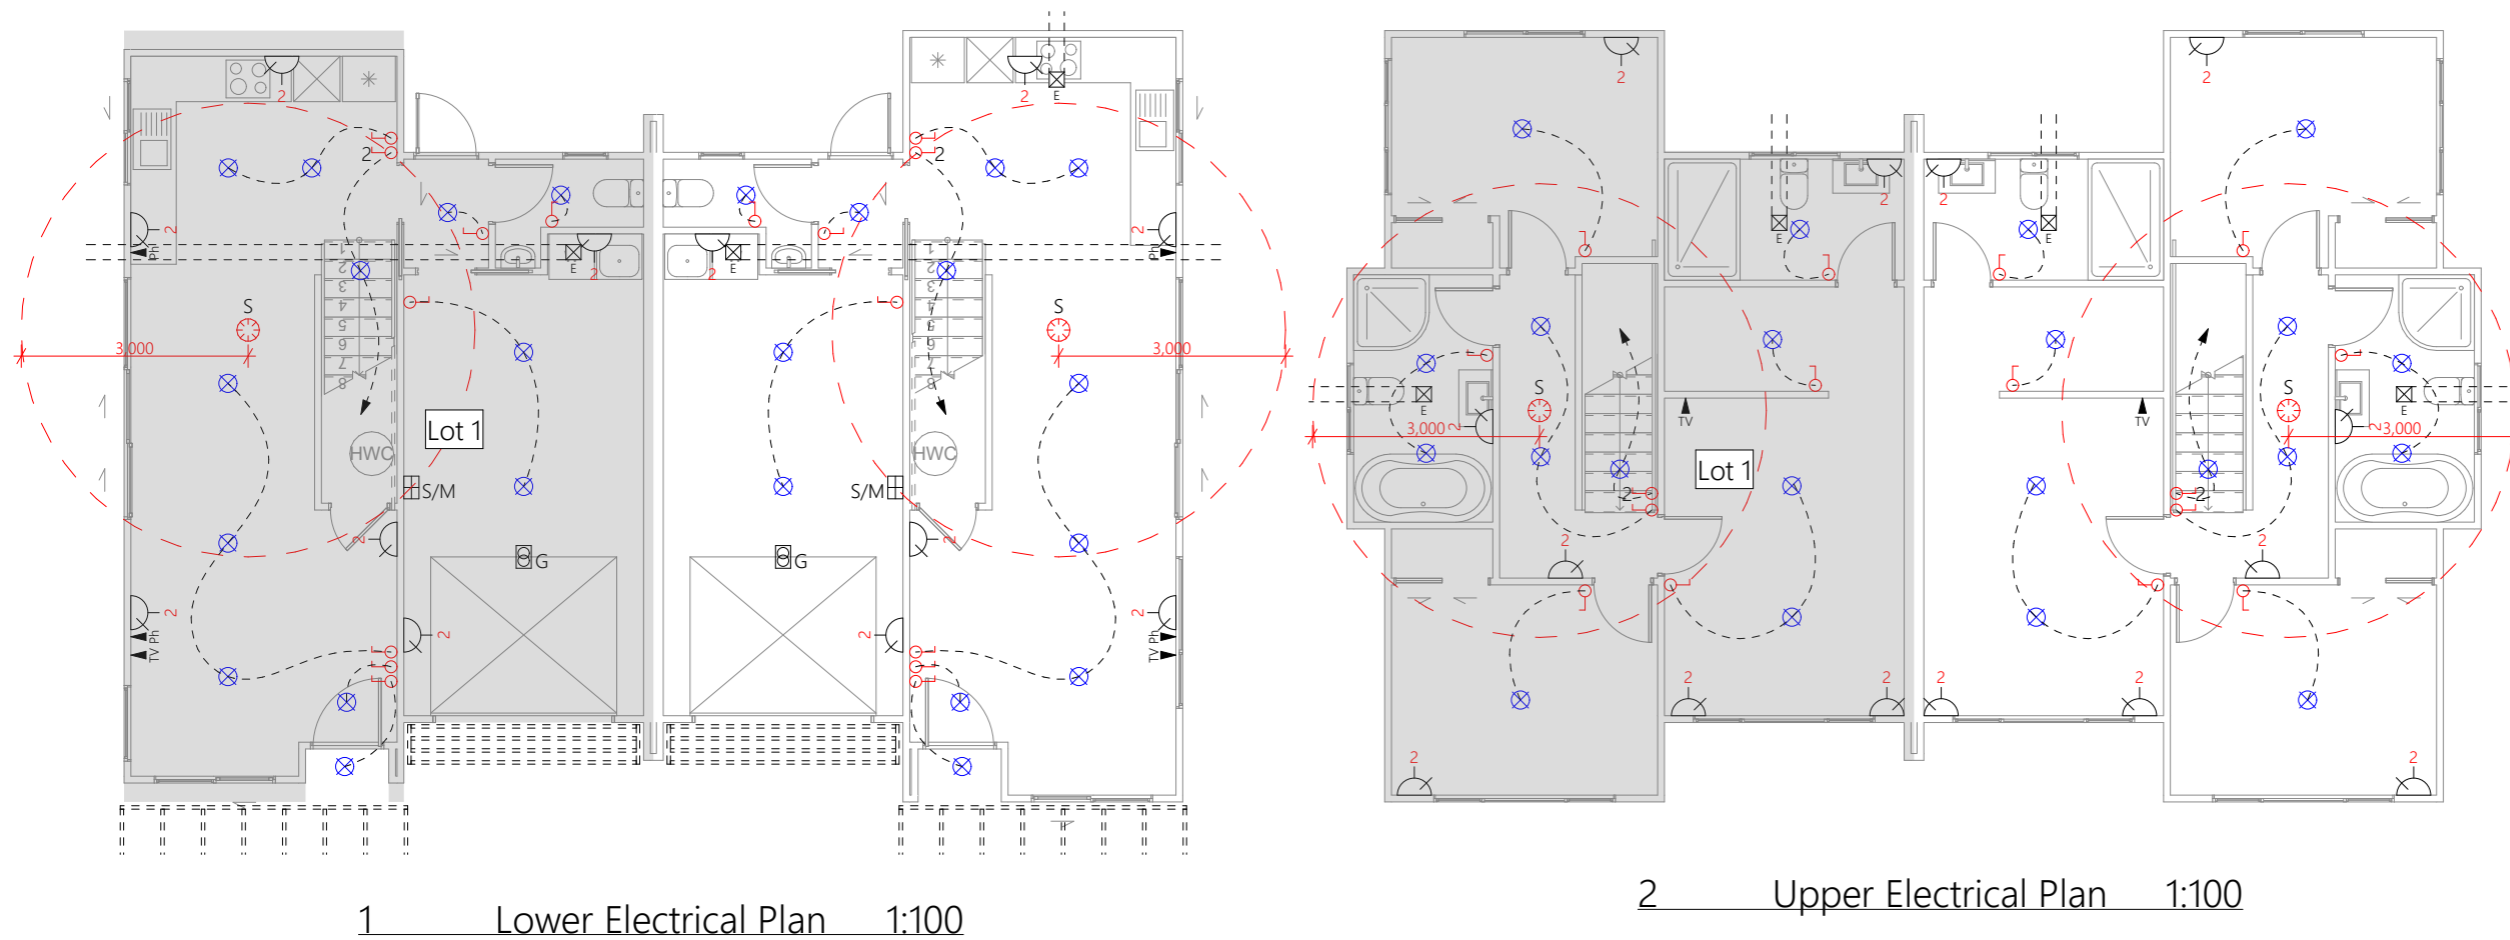

Electrical Legend

- Light switch
- Two way light switch
- Feature light
- External wall light
- Recessed downlight
- Ext. Security Light (Sesored)
- Fluorescent light
- Power point
- Smart Meter
- Meter box
- Distribution board
- Garage door motor
- Smoke detector
- Extractor fan
- Phone outlet
- Television outlet